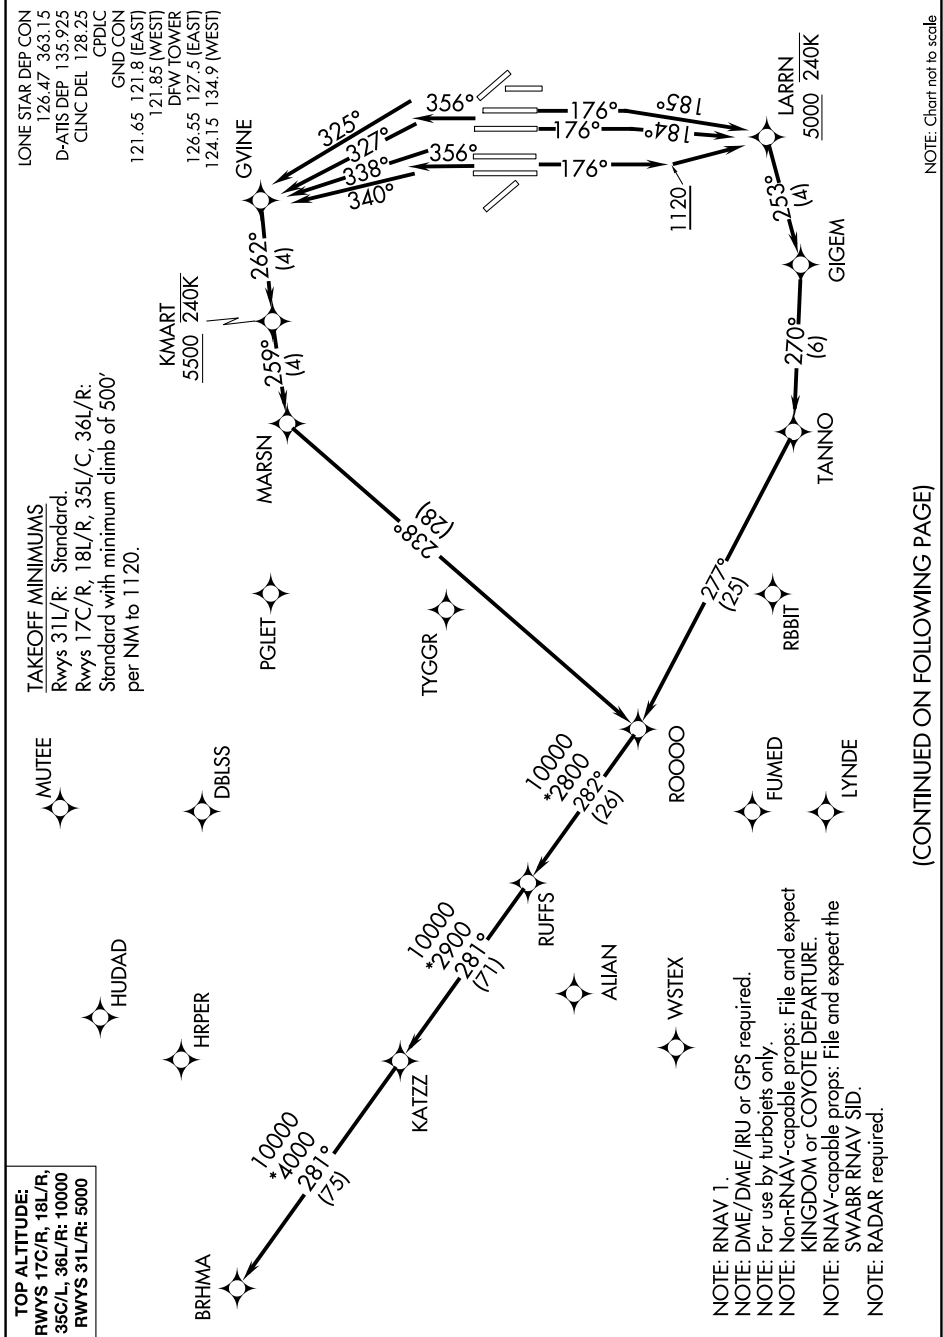

# KATZZ TWO DEPARTURE (RNAV)

DALLAS-FORT WORTH, TEXAS

SC-2, 28 NOV 2024 to 26 DEC 2024

NOTE: Chart not to scale

(CONTINUED ON FOLLOWING PAGE)

SC-2, 28 NOV 2024 to 26 DEC 2024

# KATZZ TWO DEPARTURE (RNAV)

(KATZZ2.KATZZ) 04FEB16

DALLAS-FORT WORTH, TEXAS

DALLAS-FORT WORTH INTL (DFW)