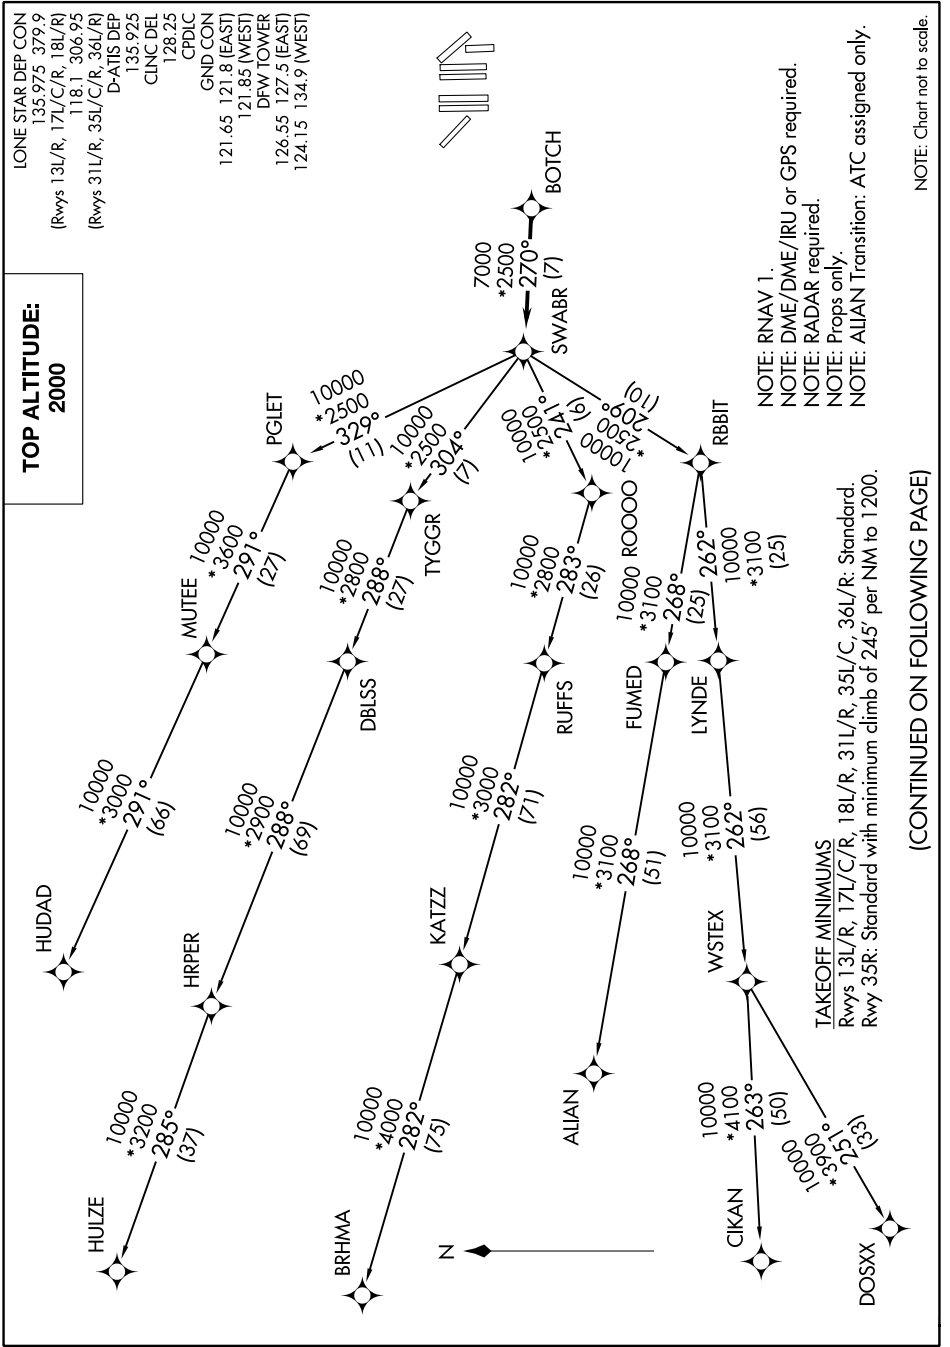

# SWABR ONE DEPARTURE (RNAV)

DALLAS-FORT WORTH, TEXAS

SC-2, 28 NOV 2024 to 26 DEC 2024

# SWABR ONE DEPARTURE (RNAV)

DALLAS-FORT WORTH, TEXAS

DALLAS-FORT WORTH INTL (DFW)

(CONTINUED ON FOLLOWING PAGE)

SC-2, 28 NOV 2024 to 26 DEC 2024