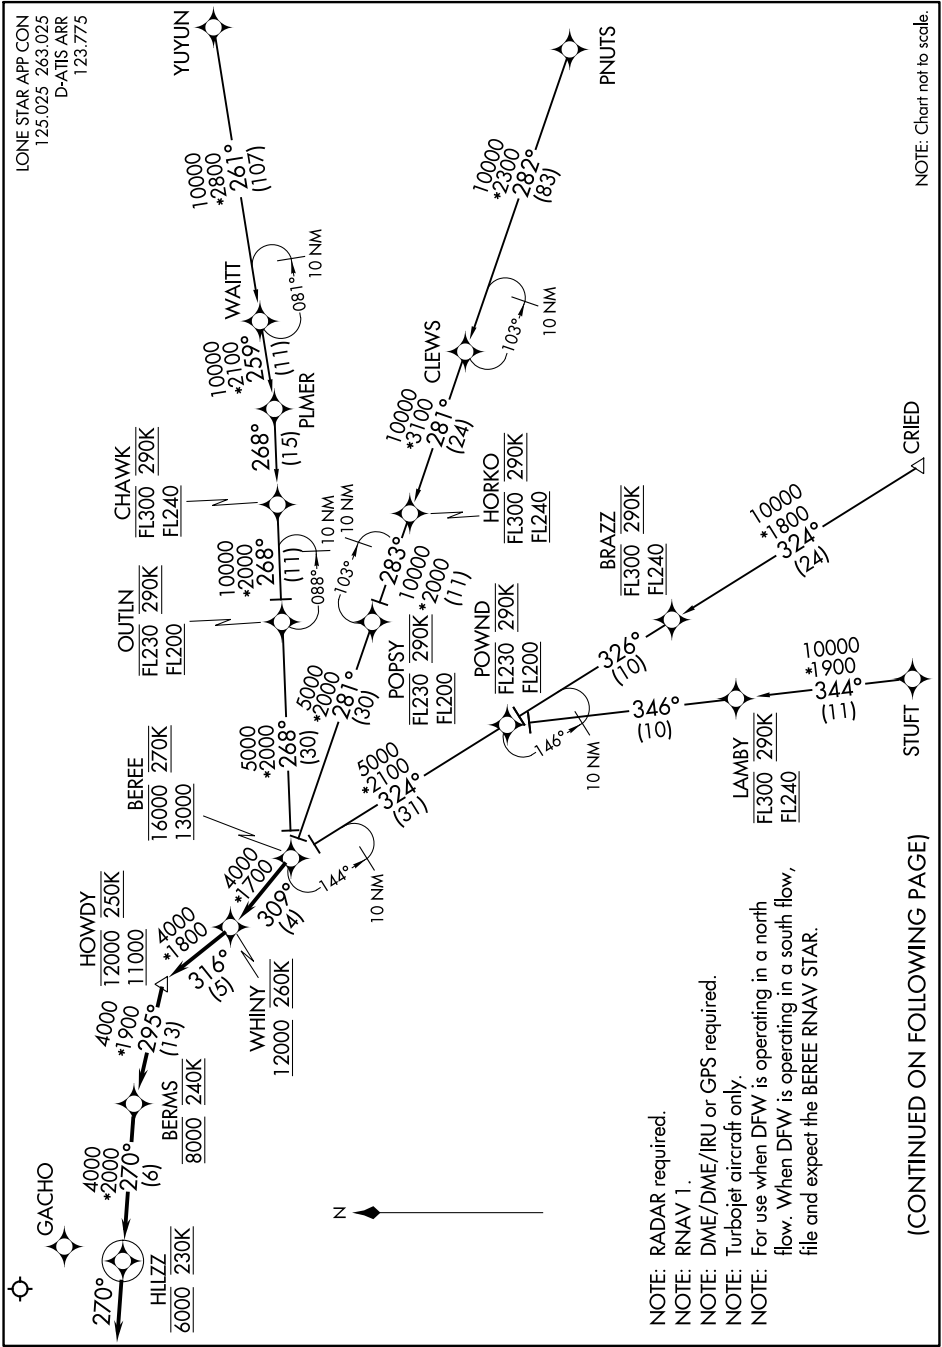

WHINY FOUR ARRIVAL (RNAV)

SC-2, 28 NOV 2024 to 26 DEC 2024

NOTE: Chart not to scale.

(CONTINUED ON FOLLOWING PAGE)

SC-2, 28 NOV 2024 to 26 DEC 2024

WHINY FOUR ARRIVAL (RNAV)