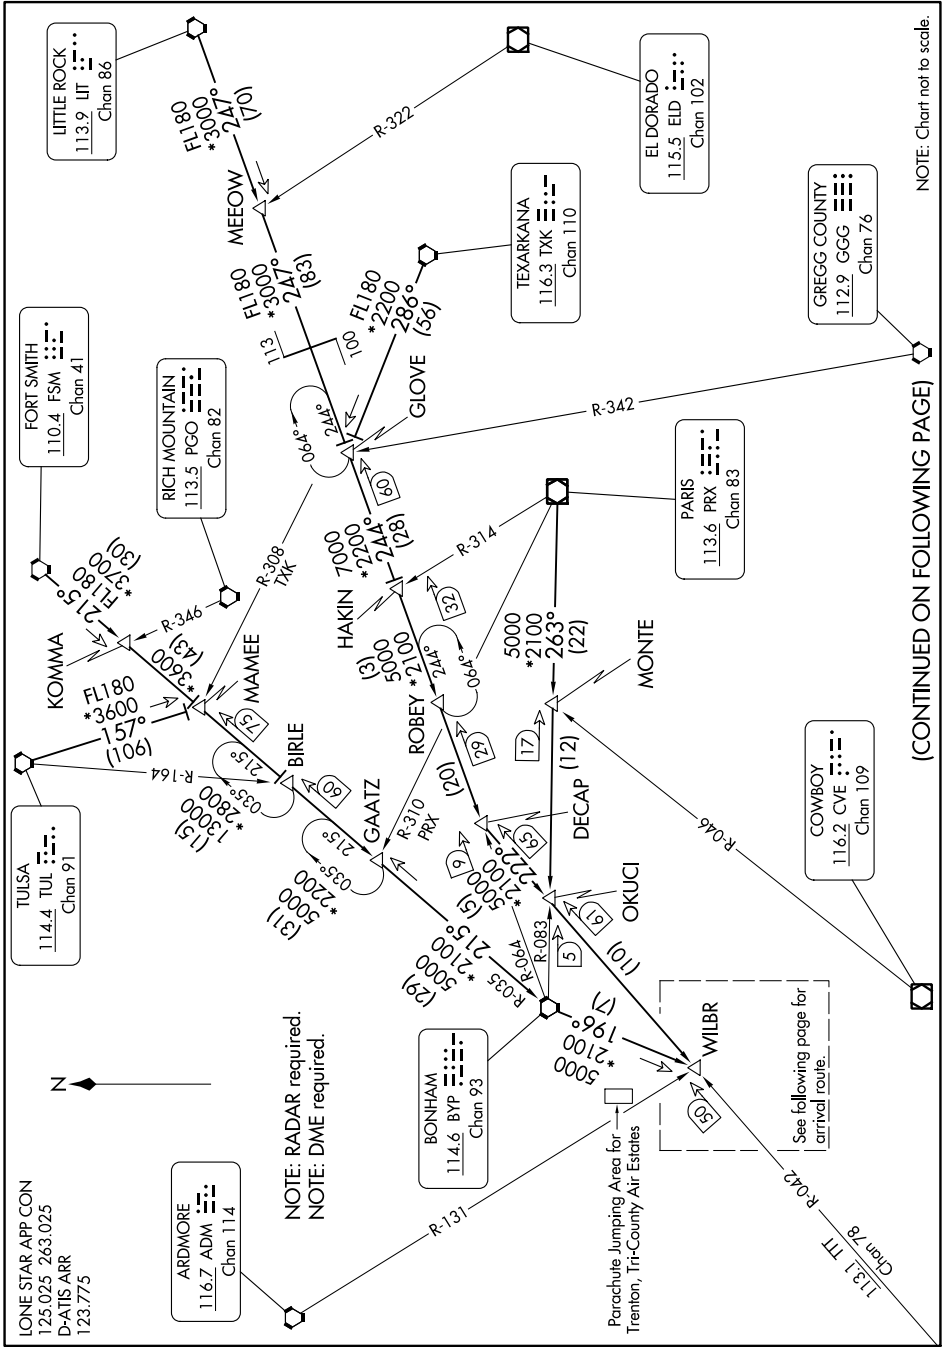

# WILBR NINE ARRIVAL

AL-6039 (FAA)  
Transition Routes

DALLAS-FORT WORTH INTL (DFW)  
DALLAS-FORT WORTH, TEXAS

SC-2, 28 NOV 2024 to 26 DEC 2024

NOTE: Chart not to scale.

(CONTINUED ON FOLLOWING PAGE)

SC-2, 28 NOV 2024 to 26 DEC 2024

# WILBR NINE ARRIVAL

(WILBR.WILBR9) 11JUL24

Transition Routes

DALLAS-FORT WORTH, TEXAS  
DALLAS-FORT WORTH INTL (DFW)