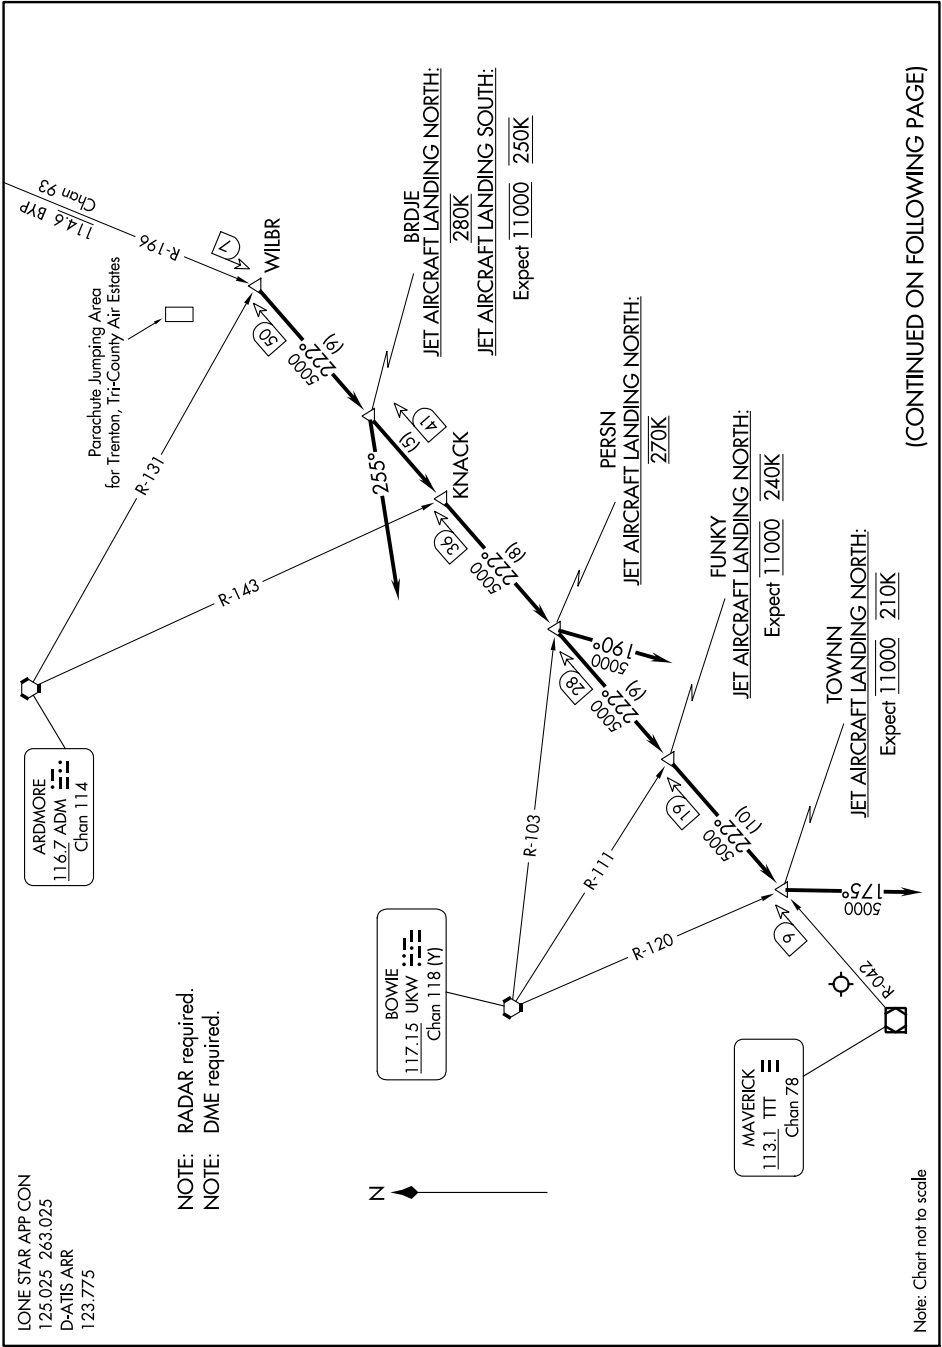

# WILBR NINE ARRIVAL

SC-2, 28 NOV 2024 to 26 DEC 2024

NOTE: RADAR required.  
NOTE: DME required.

(CONTINUED ON FOLLOWING PAGE)

SC-2, 28 NOV 2024 to 26 DEC 2024