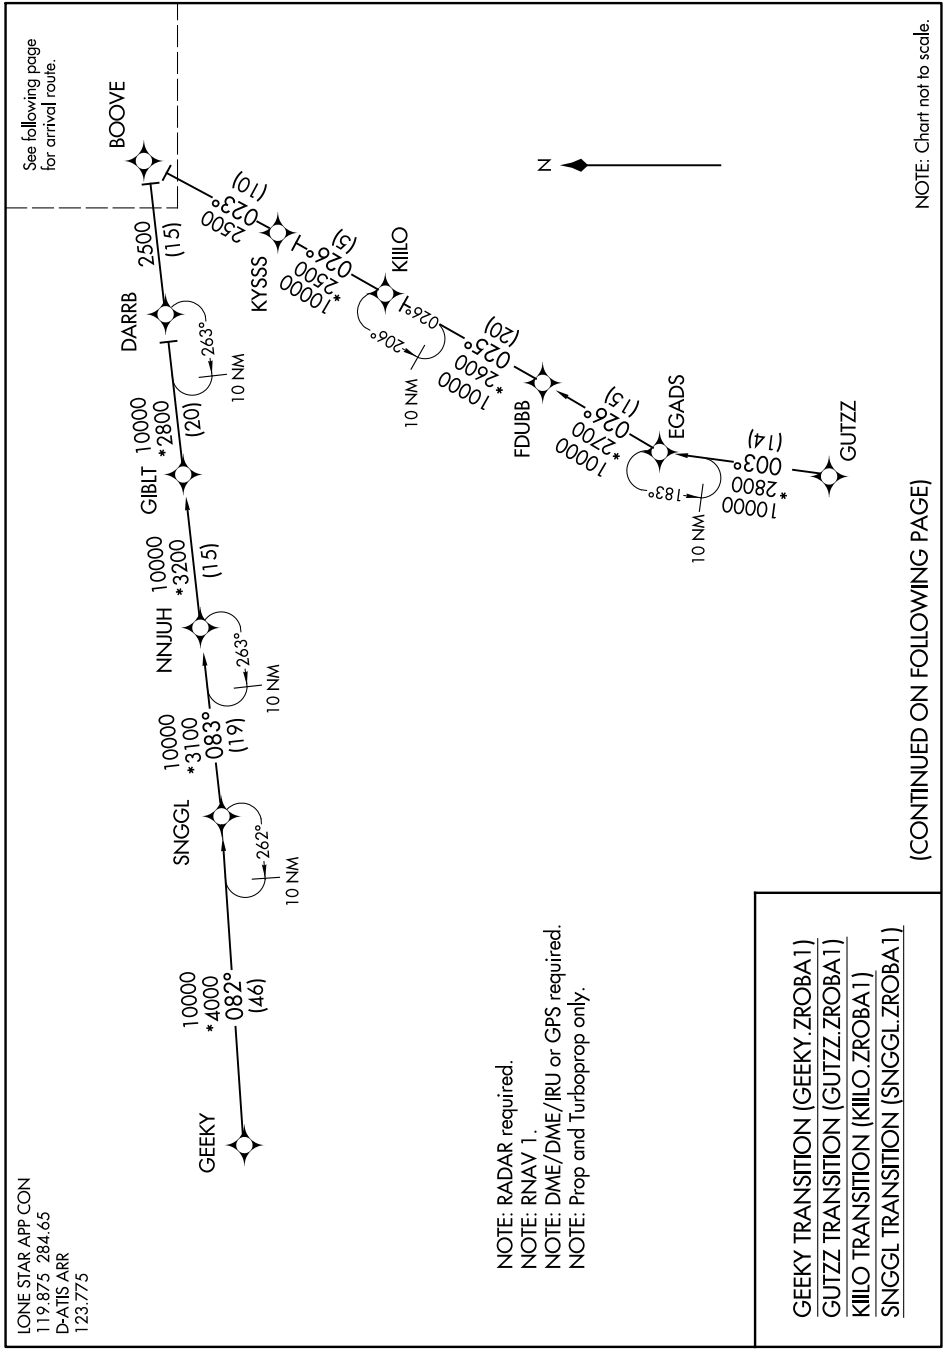

ZROBA ONE ARRIVAL (RNAV) Transition Routes

SC-2, 28 NOV 2024 to 26 DEC 2024

LONE STAR APP CON
119.875 284.65
D-ATIS ARR
123.775

ZROBA ONE ARRIVAL (RNAV) Transition Routes

NOTE: Chart not to scale.

(CONTINUED ON FOLLOWING PAGE)

SC-2, 28 NOV 2024 to 26 DEC 2024

- GEEKY TRANSITION (GEEKY.ZROBA1)
- GUTZZ TRANSITION (GUTZZ.ZROBA1)
- KILOO TRANSITION (KILOO.ZROBA1)
- SNGGL TRANSITION (SNGGL.ZROBA1)