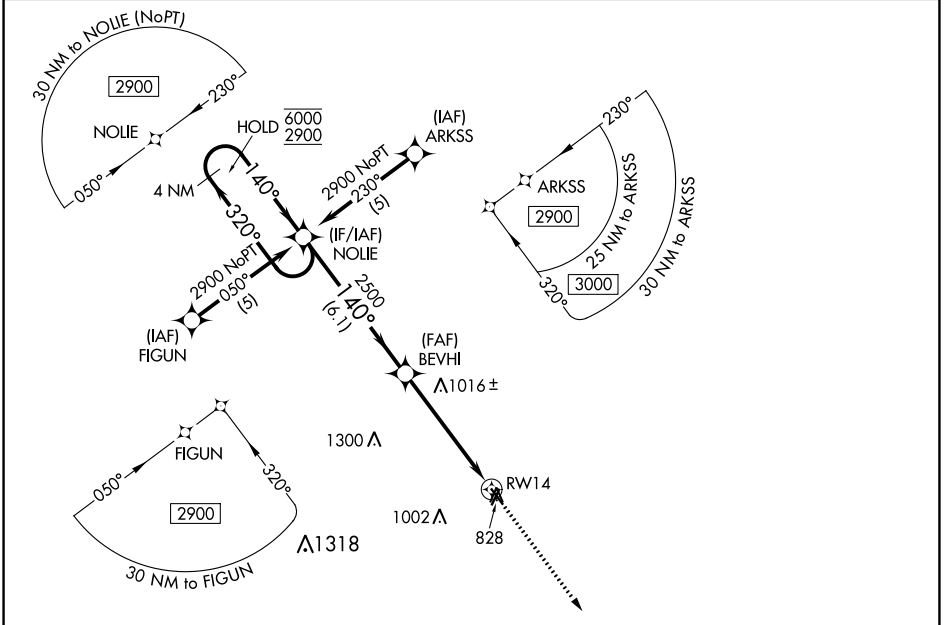

APP CRS 140°	Rwy ldg TDZE Apt Elev	3899 783 783
------------------------	-----------------------------	---

RNAV (GPS) RWY 14

CHILLICOTHE MUNI (CHT)

RNP APCH.		MISSED APPROACH: Climb to 2900 direct TUDEE and hold.
AWOS-3 118.175	KANSAS CITY CENTER 125.25 235.975	UNICOM 122.8 (CTAF)

NC-3, 28 NOV 2024 to 26 DEC 2024

NC-3, 28 NOV 2024 to 26 DEC 2024