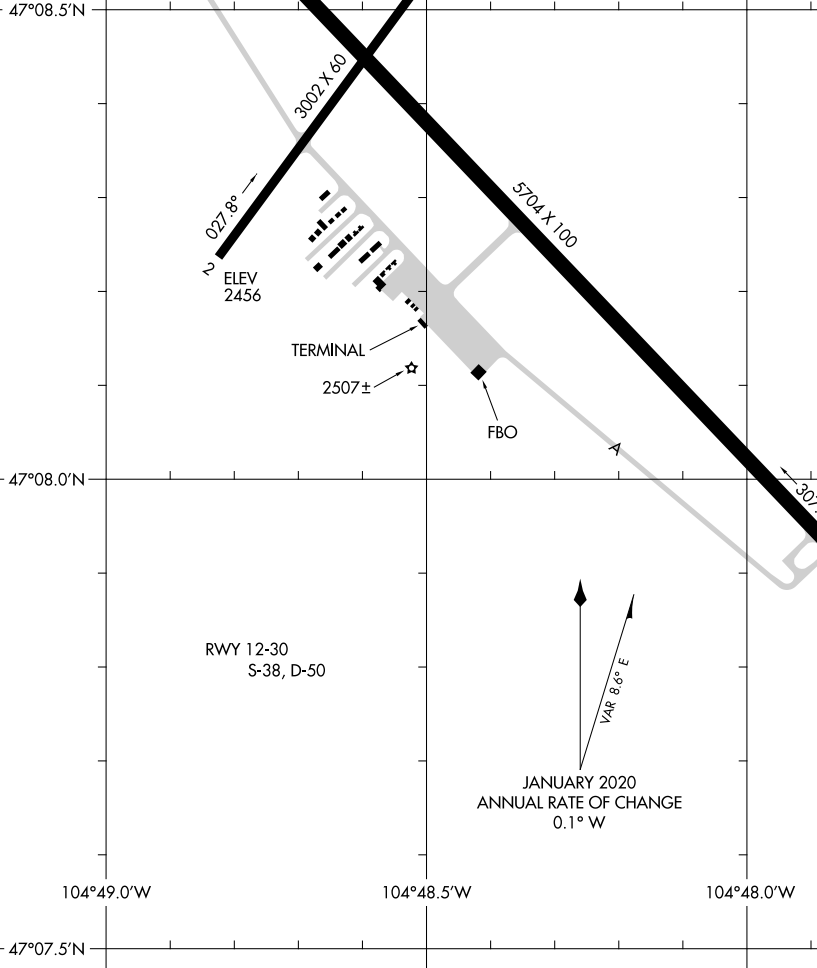

22083

AIRPORT DIAGRAM

AL-6078 (FAA)

DAWSON COMMUNITY (G^DV)
GLEN DIVE, MONTANA

AWOS-3PT
135.075
CTAF/UNICOM
122.8

FIELD
ELEV
2458

NW-1, 28 NOV 2024 to 26 DEC 2024

NW-1, 28 NOV 2024 to 26 DEC 2024

AIRPORT DIAGRAM

22083

GLEN DIVE, MONTANA
DAWSON COMMUNITY (G^DV)