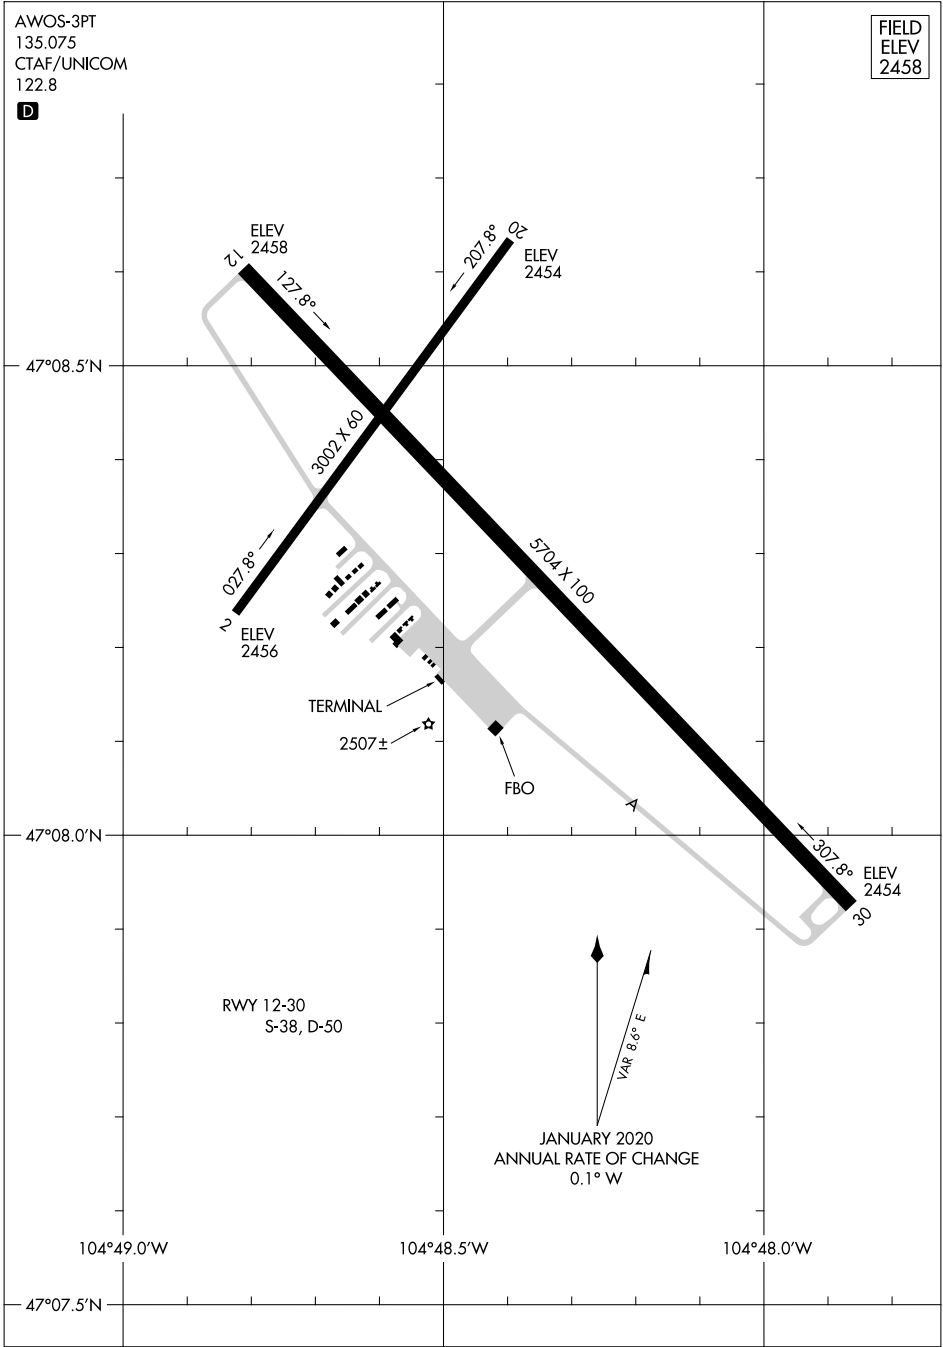

22083

AIRPORT DIAGRAM

AL-6078 (FAA)

DAWSON COMMUNITY (G^DV)
GLEN DIVE, MONTANA

AWOS-3PT
135.075
CTAF/UNICOM
122.8

FIELD
ELEV
2458

NW-1, 28 NOV 2024 to 26 DEC 2024

NW-1, 28 NOV 2024 to 26 DEC 2024

AIRPORT DIAGRAM

22083

GLEN DIVE, MONTANA
DAWSON COMMUNITY (G^DV)