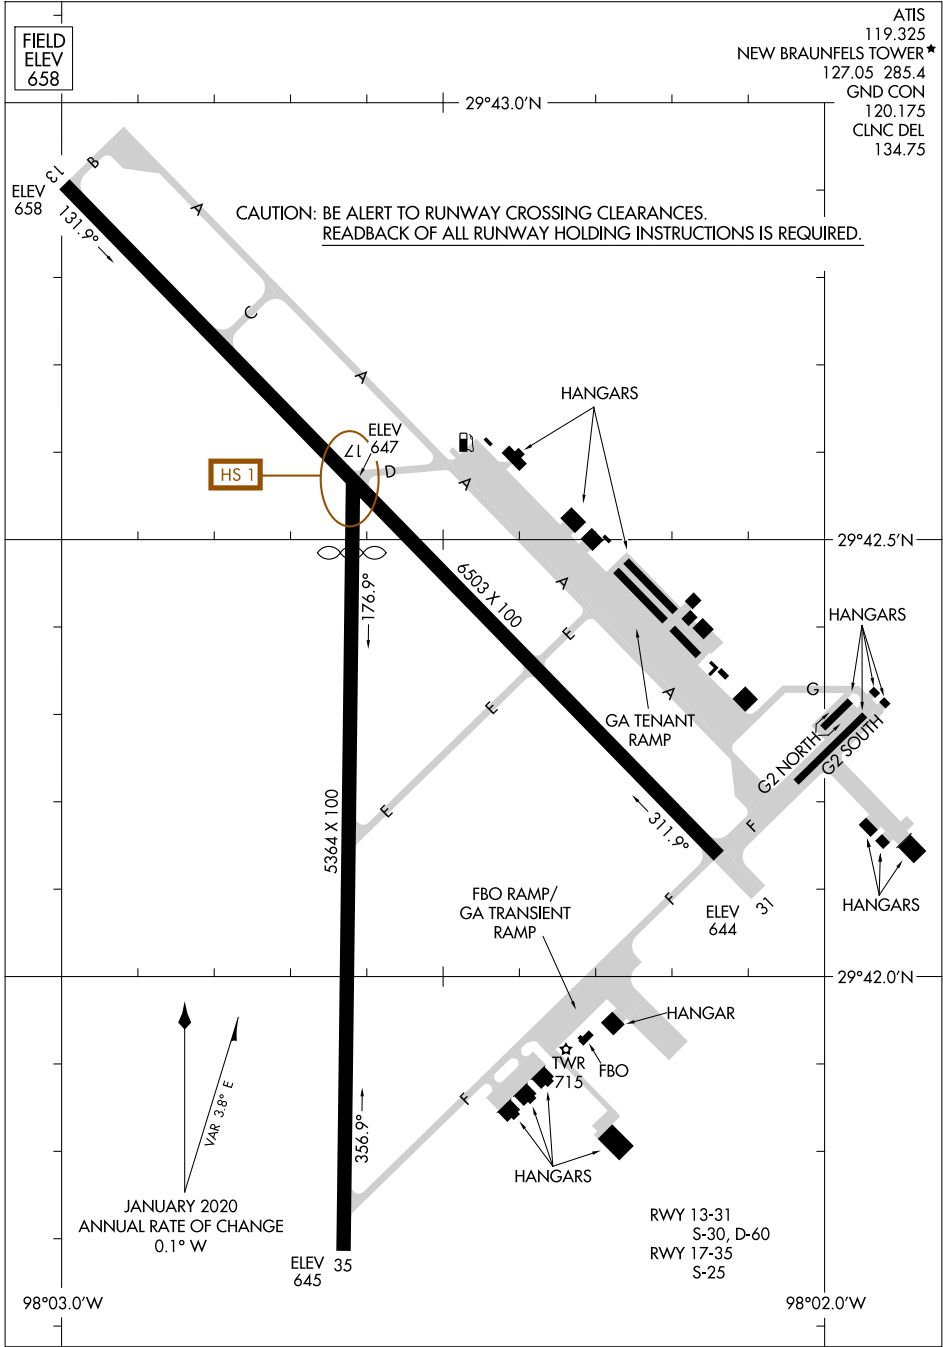

23278

# AIRPORT DIAGRAM

AL-6080 (FAA)

NEW BRAUNFELS NTL (BAZ)  
NEW BRAUNFELS, TEXAS

SC-3, 28 NOV 2024 to 26 DEC 2024

SC-3, 28 NOV 2024 to 26 DEC 2024

# AIRPORT DIAGRAM

23278

NEW BRAUNFELS, TEXAS  
NEW BRAUNFELS NTL (BAZ)