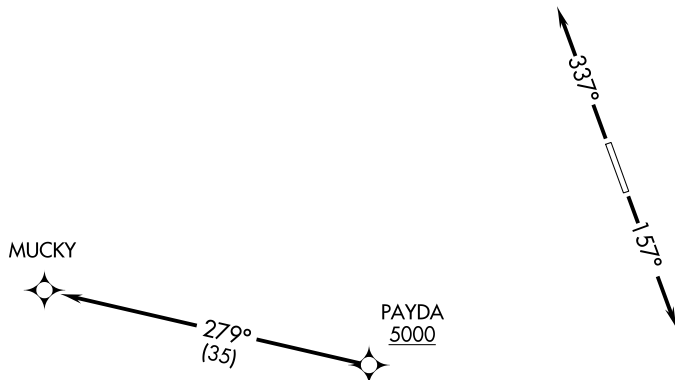

(MUCKY3.MUCKY) 22027

AL-6111 (FAA)

LAGO VISTA TX/RUSTY ALLEN (RYW)

MUCKY THREE DEPARTURE (RNAV)

LAGO VISTA, TEXAS

AWOS-3PT
119.375
UNICOM (CTAF)
122.725
AUSTIN DEP CON
119.0 370.85

**TOP ALTITUDE:
ASSIGNED BY ATC**

TAKEOFF MINIMUMS:
Rwys 15, 33: Standard.

NOTE: RADAR required.
NOTE: DME/DME/IRU or GPS required.
NOTE: RNAV 1.

NOTE: Chart not to scale.

DEPARTURE ROUTE DESCRIPTION

TAKEOFF RUNWAY 15: Climb on heading 157° or as assigned by ATC for vectors to cross PAYDA at or above 5000, thence....

TAKEOFF RUNWAY 33: Climb on heading 337° or as assigned by ATC for vectors to cross PAYDA at or above 5000, thence....

... on track 279° to MUCKY. Maintain altitude assigned by ATC. Expect filed altitude 10 minutes after departure.

MUCKY THREE DEPARTURE (RNAV)

(MUCKY3.MUCKY) 22APR21

LAGO VISTA, TEXAS
LAGO VISTA TX/RUSTY ALLEN (RYW)

SC-3, 28 NOV 2024 to 26 DEC 2024

SC-3, 28 NOV 2024 to 26 DEC 2024