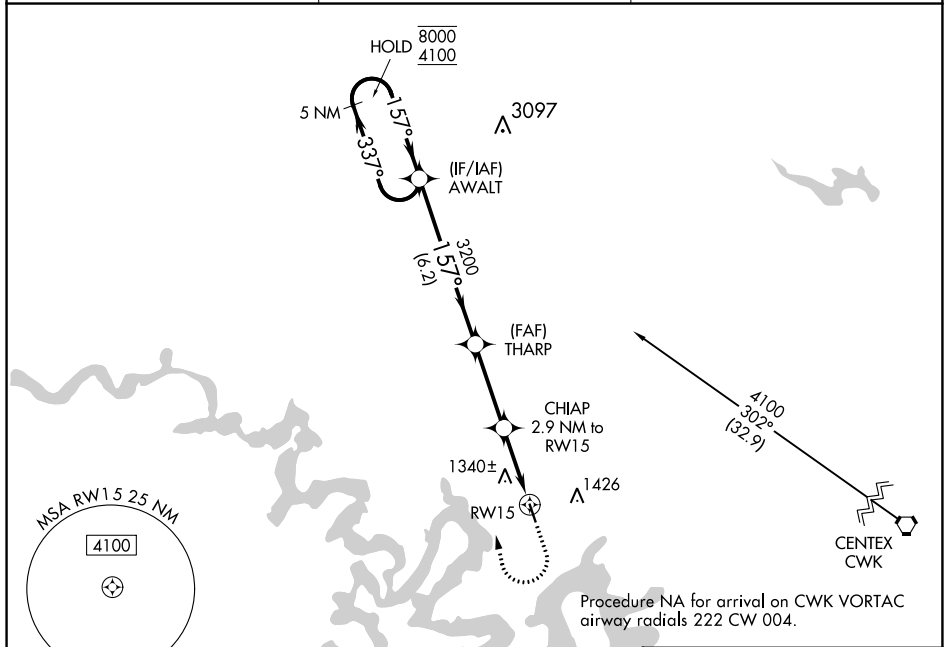

WAAS CH 81831 W15A	APP CRS 157°	Rwy Idg TDZE Apt Elev	3808 1230 1230
--	------------------------	-----------------------------	---

RNAV (GPS) RWY 15

LAGO VISTA TX/RUSTY ALLEN (RYW)

RNP APCH - GPS.

▼ For uncompensated Baro-VNAV systems, LNAV/VNAV NA below -17°C or above 54°C. Rwy 15 helicopter visibility reduction below ¾ SM NA.

MISSED APPROACH: Climb to 1700 then climbing right turn to 4100 direct AWALT and hold, continue climb-in-hold to 4100.

AWOS-3PT 119.375	AUSTIN APP CON 119.0 370.85	UNICOM 122.725 (CTAF) 0
----------------------------	---------------------------------------	--

SC-3, 28 NOV 2024 to 26 DEC 2024

SC-3, 28 NOV 2024 to 26 DEC 2024

ELEV 1230	D TDZE 1230
-----------	--------------------

CATEGORY	A	B	C	D
LPV DA	1480-1	250 (300-1)		NA
LNAV/VNAV DA	1641-1½	411 (500-1½)		NA
LNAV MDA	1620-1	390 (400-1)		NA
C CIRCLING	1660-1 430 (500-1)	1860-1 630 (700-1)		NA

MIRL Rwy 15-33 **0**