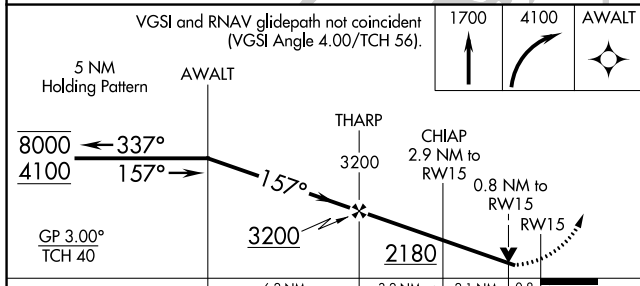

MISSED APPROACH: Climb to 1700 then climbing right turn to 4100 direct AWALT and hold, continue climb-in-hold to 4100.

AWOS-3PT 119.375	AUSTIN APP CON 119.0 370.85	UNICOM 122.725 (CTAF) 0
----------------------------	---------------------------------------	--

SC-3, 28 NOV 2024 to 26 DEC 2024

SC-3, 28 NOV 2024 to 26 DEC 2024

ELEV 1230	D TDZE 1230
-----------	--------------------

CATEGORY	A	B	C	D
LPV DA	1480-1	250 (300-1)		NA
LNAV/VNAV DA	1641-1½	411 (500-1½)		NA
LNAV MDA	1620-1	390 (400-1)		NA
C CIRCLING	1660-1 430 (500-1)	1860-1 630 (700-1)		NA