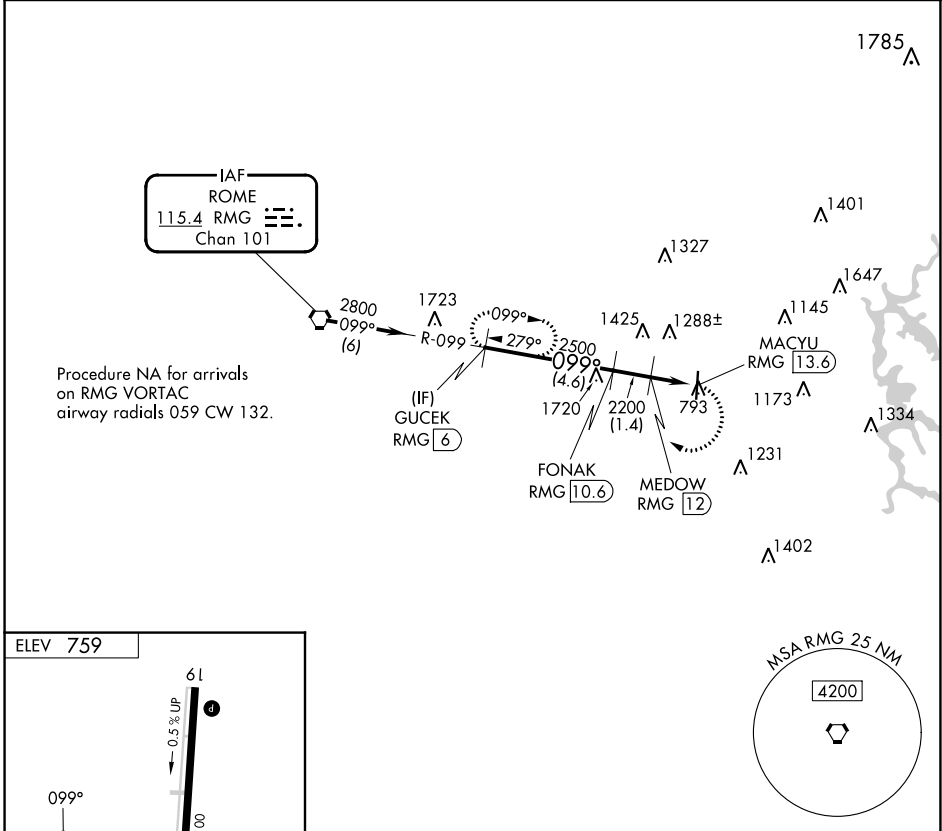

VORTAC RMG 115.4 Chan 101	APP CRS 099°	Rwy Idg TDZE Apt Elev N/A N/A 759
---	------------------------	---

VOR-A

CARTERSVILLE (VPC)

⚠ When local altimeter setting not received, use Rome altimeter setting and increase all MDA 80 feet; increase Cat A visibility ¼ SM. DME required.

MISSED APPROACH: Climbing right turn to 2800 on RMG R-099 to GUCEK/6 DME and hold.

AWOS-3PT 120.525	ATLANTA APP CON 121.0 268.7	UNICOM 122.7 (CTAF) 0
----------------------------	---------------------------------------	---------------------------------

SE-4, 28 NOV 2024 to 26 DEC 2024

SE-4, 28 NOV 2024 to 26 DEC 2024

CATEGORY	A	B	C	D
CIRCLING	1560-1 801 (900-1)	1600-1¼ 841 (900-1¼)	1740-3 981 (1000-3)	2020-3 1261 (1300-3)