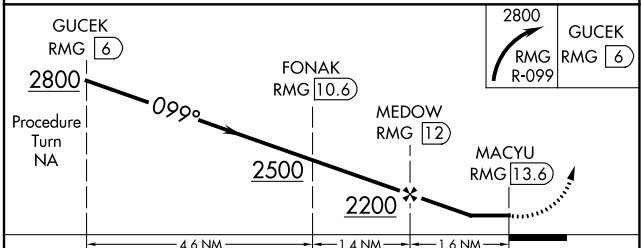

VORTAC RMG 115.4 Chan 101	APP CRS 099°	Rwy Idg TDZE Apt Elev N/A N/A 759
---	------------------------	---

VOR-A

CARTERSVILLE (VPC)

⚠ When local altimeter setting not received, use Rome altimeter setting and increase all MDA 80 feet; increase Cat A visibility ¼ SM. DME required.

MISSED APPROACH: Climbing right turn to 2800 on RMG R-099 to GUCEK/6 DME and hold.

AWOS-3PT 120.525	ATLANTA APP CON 121.0 268.7	UNICOM 122.7 (CTAF) 0
----------------------------	---------------------------------------	---------------------------------

SE-4, 28 NOV 2024 to 26 DEC 2024

SE-4, 28 NOV 2024 to 26 DEC 2024

CATEGORY	A	B	C	D
CIRCLING	1560-1 801 (900-1)	1600-1¼ 841 (900-1¼)	1740-3 981 (1000-3)	2020-3 1261 (1300-3)