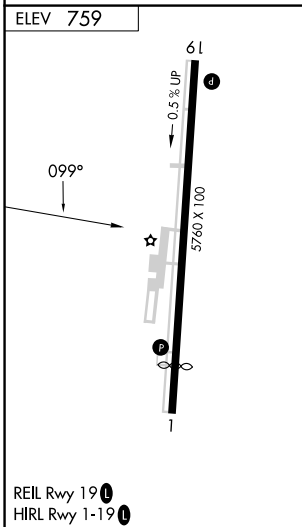

VORTAC RMG 115.4 Chan 101	APP CRS 099°	Rwy Idg TDZE Apt Elev N/A N/A 759
---	------------------------	---

VOR-A

CARTERSVILLE (VPC)

⚠ When local altimeter setting not received, use Rome altimeter setting and increase all MDA 80 feet; increase Cat A visibility ¼ SM. DME required.

MISSED APPROACH: Climbing right turn to 2800 on RMG R-099 to GUCEK/6 DME and hold.

AWOS-3PT 120.525	ATLANTA APP CON 121.0 268.7	UNICOM 122.7 (CTAF) 0
----------------------------	---------------------------------------	---------------------------------

SE-4, 28 NOV 2024 to 26 DEC 2024

SE-4, 28 NOV 2024 to 26 DEC 2024

CATEGORY	A	B	C	D
CIRCLING	1560-1 801 (900-1)	1600-1¼ 841 (900-1¼)	1740-3 981 (1000-3)	2020-3 1261 (1300-3)