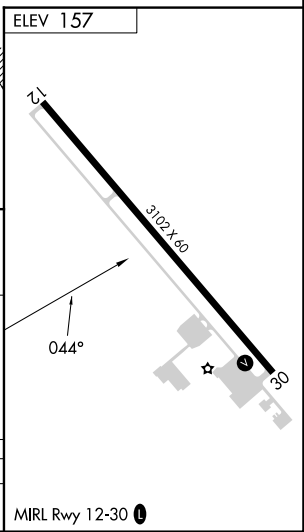

APP CRS	Rwy Idg	N/A
044°	TDZE	N/A
	Apt Elev	157

RNAV (GPS)-B

FIREBAUGH (F34)

RNP APCH.

NA Procedure NA at night. Use Madera altimeter setting, when not received, use Merced Yosemite Rgnl altimeter setting.

MISSED APPROACH: Climb to 2000 then climbing right turn to 3000 direct MENDO and hold.

MAE ASOS
134.725

NORCAL APP CON
120.95 269.45

CTAF
122.9

CATEGORY	A	B	C	D
CIRCLING	740-1	583 (600-1)	NA	

SW-2, 28 NOV 2024 to 26 DEC 2024