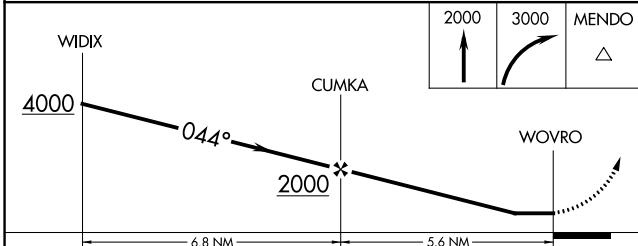

APP CRS	Rwy Idg	N/A
044°	TDZE	N/A
	Apt Elev	157

RNAV (GPS)-B

FIREBAUGH (F34)

RNP APCH.

NA Procedure NA at night. Use Madera altimeter setting, when not received, use Merced Yosemite Rgnl altimeter setting.

MISSED APPROACH: Climb to 2000 then climbing right turn to 3000 direct MENDO and hold.

MAE ASOS
134.725

NORCAL APP CON
120.95 269.45

CTAF
122.9

CATEGORY	A	B	C	D
CIRCLING	740-1	583 (600-1)	NA	

SW-2, 28 NOV 2024 to 26 DEC 2024