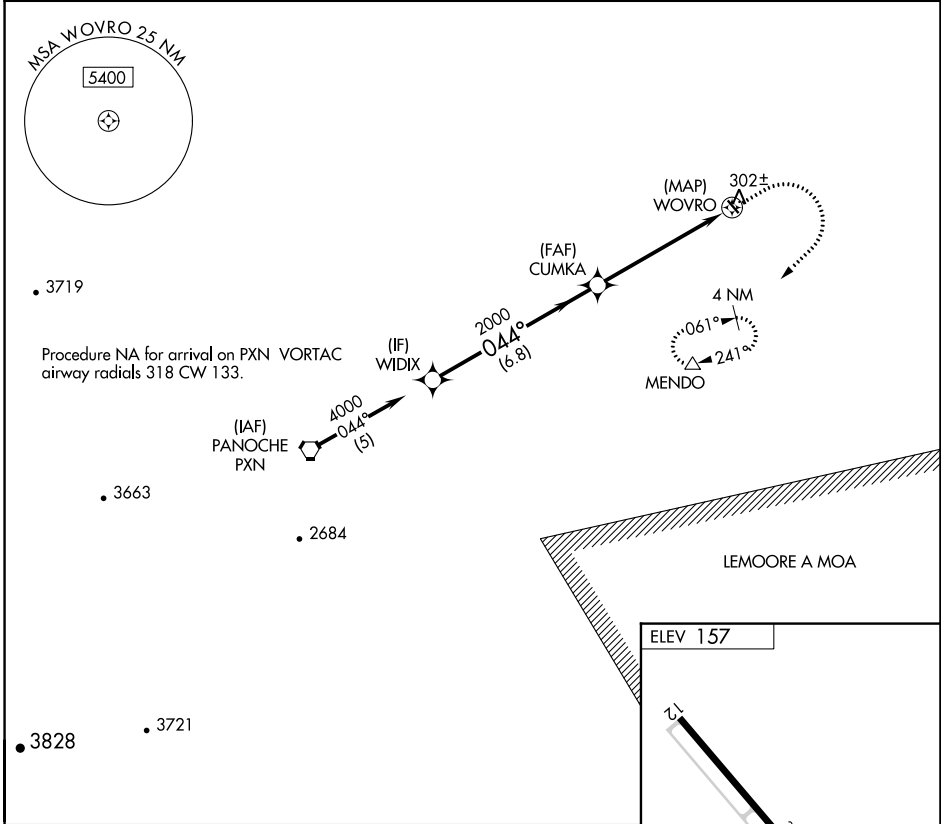

APP CRS	Rwy Idg	N/A
044°	TDZE	N/A
	Apt Elev	157

RNAV (GPS)-B

FIREBAUGH (F34)

RNP APCH.

NA Procedure NA at night. Use Madera altimeter setting, when not received, use Merced Yosemite Rgnl altimeter setting.

MISSED APPROACH: Climb to 2000 then climbing right turn to 3000 direct MENDO and hold.

MAE ASOS
134.725

NORCAL APP CON
120.95 269.45

CTAF
122.9

CATEGORY	A	B	C	D
CIRCLING	740-1	583 (600-1)	NA	

SW-2, 28 NOV 2024 to 26 DEC 2024

SW-2, 28 NOV 2024 to 26 DEC 2024