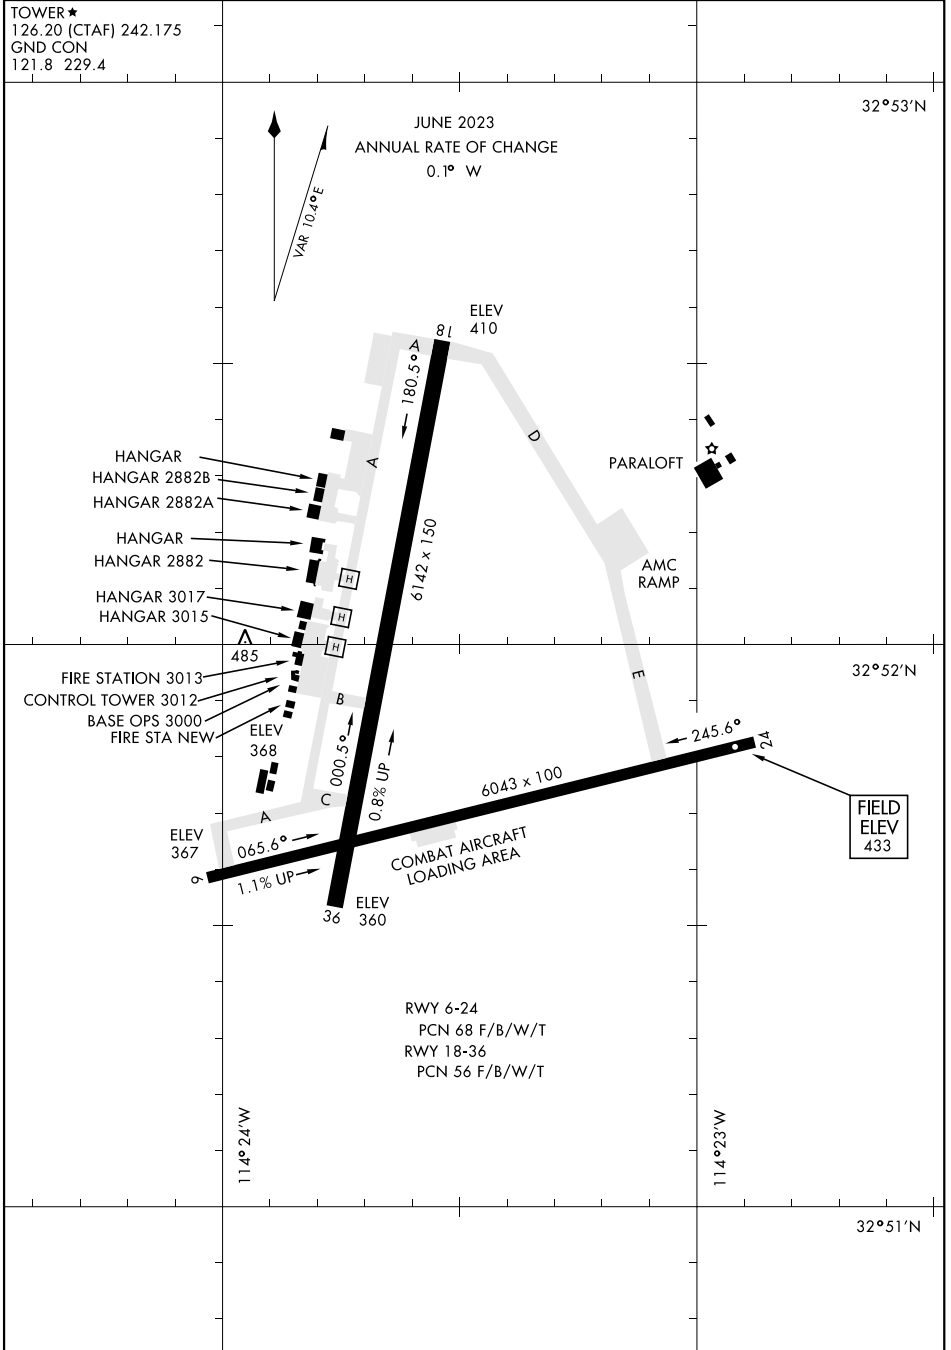

AIRPORT DIAGRAM

AL-6341 [USA]

LAGUNA AAF (KLGf)

YUMA PROVING GROUND, ARIZONA

SW-4, 28 NOV 2024 to 26 DEC 2024

SW-4, 28 NOV 2024 to 26 DEC 2024

AIRPORT DIAGRAM

YUMA PROVING GROUND, ARIZONA