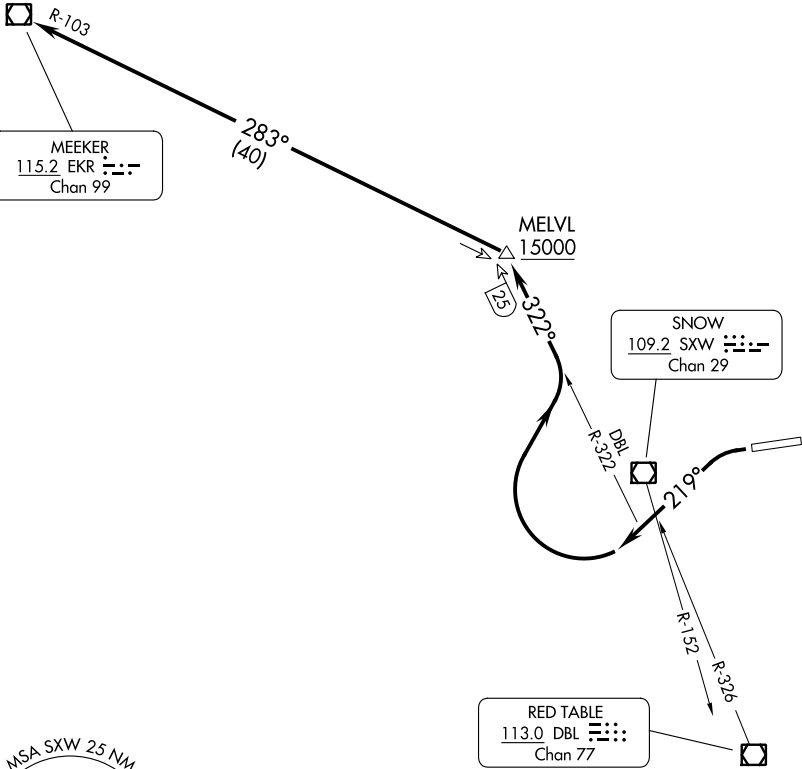

# MEEKER FOUR DEPARTURE

AL-6403 (FAA)

EAGLE COUNTY RGNL (E/E)  
EAGLE, COLORADO

**TOP ALTITUDE:**  
**15000**

DENVER CENTER  
128.65 282.2

SW-1, 28 NOV 2024 to 26 DEC 2024

SW-1, 28 NOV 2024 to 26 DEC 2024

### TAKEOFF MINIMUMS

Rwy 25: Standard with minimum climb of 815'/NM to 15000.

NOTE: Chart not to scale.

### DEPARTURE ROUTE DESCRIPTION

**TAKEOFF RUNWAY 25:** Climbing left turn heading 219°, upon crossing SXW R-152 or DBL R-326 turn right on DBL R-322 to MELVL INT/DBL 25 DME then turn left on EKR R-103 to EKR VOR/DME. Cross MELVL at or above 15000, expect filed altitude 10 minutes after departure.

# MEEKER FOUR DEPARTURE

(EKR4.EKR) 16MAY24

EAGLE, COLORADO  
EAGLE COUNTY RGNL (E/E)