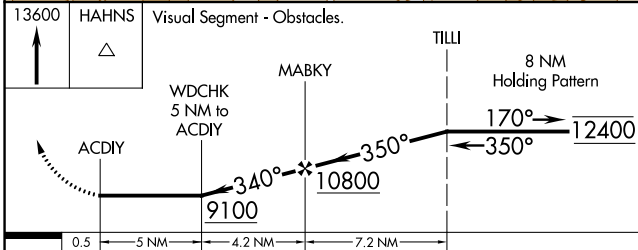

APP CRS	Rwy Idg	3852
340°	TDZE	6881
	Apt Elev	6882

RNAV (GPS) Z RWY 32

STEAMBOAT SPRINGS/BOB ADAMS FLD (SBS)

RNP APCH - GPS.	<p>⚠ Circling NA northeast of Rwy 14-32. Rwy 32 helicopter visibility reduction below 1 SM NA. Rwy 32 Straight-in minimums NA at night. Circling Rwy 32 NA at night.</p> <p>⚠ -26°C</p>	<p>MISSED APPROACH: Climb to 13600 direct HAHNS and hold, continue climb-in-hold to 13600.</p>
-----------------	---	--

AWOS-3 118.325	DENVER CENTER 120.475 235.975	UNICOM 122.8 (CTAF) 📻
--------------------------	---	--

CATEGORY	A	B	C	D
LNVA MDA	9100-1¼ 2219 (2300-1¼)	9100-1½ 2219 (2300-1½)		NA
C CIRCLING	9100-1¼ 2218 (2300-1¼)	9100-1½ 2218 (2300-1½)		NA