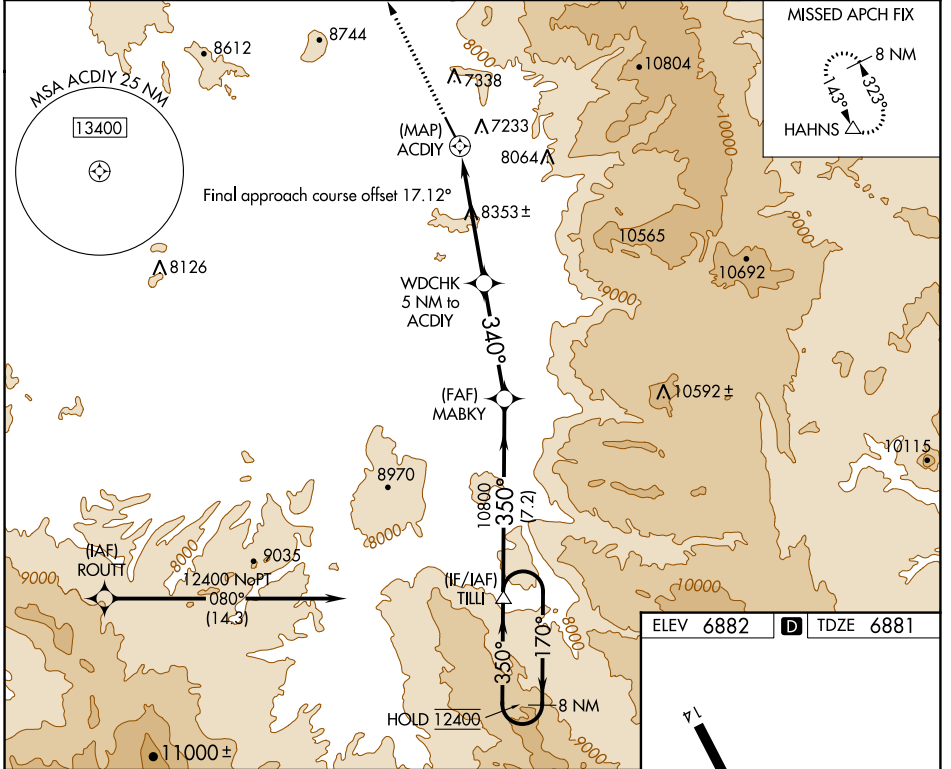

APP CRS	Rwy Idg	3852
340°	TDZE	6881
	Apt Elev	6882

RNAV (GPS) Z RWY 32

STEAMBOAT SPRINGS/BOB ADAMS FLD (SBS)

RNP APCH - GPS.	<p>⚠ Circling NA northeast of Rwy 14-32. Rwy 32 helicopter visibility reduction below 1 SM NA. Rwy 32 Straight-in minimums NA at night. Circling Rwy 32 NA at night.</p> <p>⚠ -26°C</p>	<p>MISSED APPROACH: Climb to 13600 direct HAHNS and hold, continue climb-in-hold to 13600.</p>
-----------------	---	--

AWOS-3 118.325	DENVER CENTER 120.475 235.975	UNICOM 122.8 (CTAF) 📻
--------------------------	---	--

CATEGORY	A	B	C	D
LNVA MDA	9100-1¼ 2219 (2300-1¼)	9100-1½ 2219 (2300-1½)		NA
C CIRCLING	9100-1¼ 2218 (2300-1¼)	9100-1½ 2218 (2300-1½)		NA

SW-1, 28 NOV 2024 to 26 DEC 2024

SW-1, 28 NOV 2024 to 26 DEC 2024