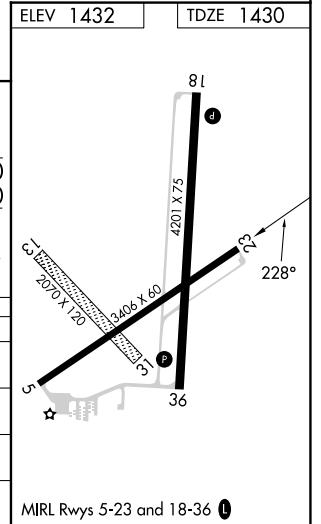

WAAS CH 82523 W23A	APP CRS 228°	Rwy Idg 3406 TDZE 1430 Apt Elev 1432

RNAV (GPS) RWY 23

WAYNE MUNI/STAN MORRIS FLD (L.C.G)

RNP APCH.	MISSED APPROACH: Climb to 3400 direct CEKAC and hold.

AWOS-3 120.125	SIoux CITY APP CON * 124.6 307.0	UNICOM 122.8 (CTAF) ①

CATEGORY	A	B	C	D
LPV DA	1866-1½	436 (500-1½)		NA
LNAV/VNAV DA	1869-1½	439 (500-1½)		NA
LNAV MDA	1940-1	510 (600-1)		NA
CIRCLING	2000-1	568 (600-1)		NA

NC-2, 28 NOV 2024 to 26 DEC 2024

NC-2, 28 NOV 2024 to 26 DEC 2024