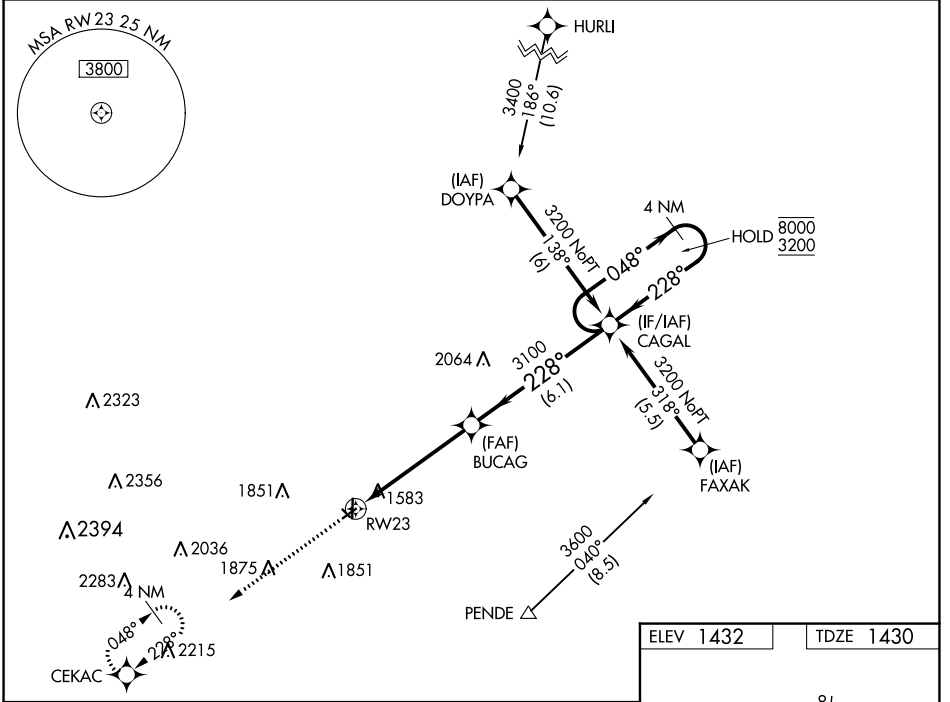

WAAS CH 82523 W23A	APP CRS 228°	Rwy Idg 3406 TDZE 1430 Apt Elev 1432
--	------------------------	---

RNAV (GPS) RWY 23

WAYNE MUNI/STAN MORRIS FLD (L.C.G)

RNP APCH.	MISSED APPROACH: Climb to 3400 direct CEKAC and hold.
-----------	---

AWOS-3 120.125	SIoux CITY APP CON * 124.6 307.0	UNICOM 122.8 (CTAF) ①
--------------------------	--	---------------------------------

CATEGORY	A	B	C	D
LPV DA	1866-1½	436 (500-1½)		NA
LNAV/VNAV DA	1869-1½	439 (500-1½)		NA
LNAV MDA	1940-1	510 (600-1)		NA
CIRCLING	2000-1	568 (600-1)		NA

NC-2, 28 NOV 2024 to 26 DEC 2024

NC-2, 28 NOV 2024 to 26 DEC 2024