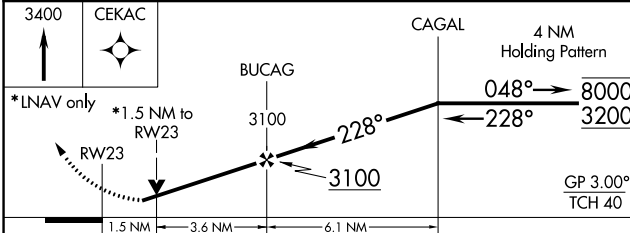

WAAS CH 82523 W23A	APP CRS 228°	Rwy Idg 3406 TDZE 1430 Apt Elev 1432
--	------------------------	---

RNAV (GPS) RWY 23

WAYNE MUNI/STAN MORRIS FLD (L.C.G)

RNP APCH.	MISSED APPROACH: Climb to 3400 direct CEKAC and hold.
-----------	---

AWOS-3 120.125	SIoux CITY APP CON * 124.6 307.0	UNICOM 122.8 (CTAF) ①
--------------------------	--	---------------------------------

CATEGORY	A	B	C	D
LPV DA	1866-1½	436 (500-1½)		NA
LNAV/VNAV DA	1869-1½	439 (500-1½)		NA
LNAV MDA	1940-1	510 (600-1)		NA
CIRCLING	2000-1	568 (600-1)		NA