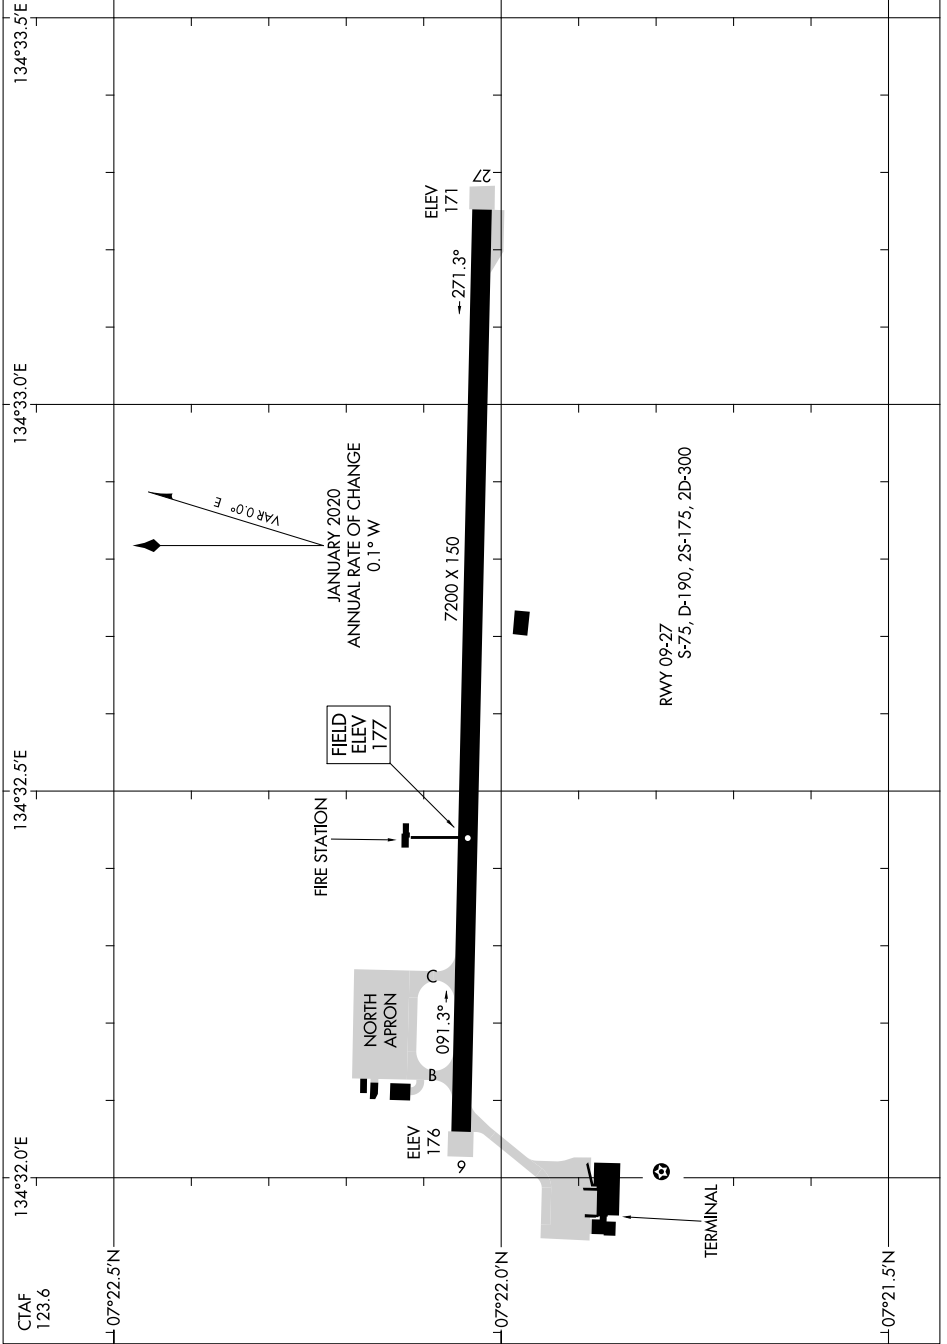

23222

# AIRPORT DIAGRAM

AL-6432 (FAA)

PALAU INTL (ROR) (PTRO)  
BABELTHUAP ISLAND, PW

PAC, 31 OCT 2024 to 26 DEC 2024

RWY 09-27  
5-75, D-190, 2S-175, 2D-300

FIELD  
ELEV  
177

FIRE STATION

NORTH  
APRON

ELEV  
176

TERMINAL

# AIRPORT DIAGRAM

23222

BABELTHUAP ISLAND, PW  
PALAU INTL (ROR) (PTRO)

PAC, 31 OCT 2024 to 26 DEC 2024