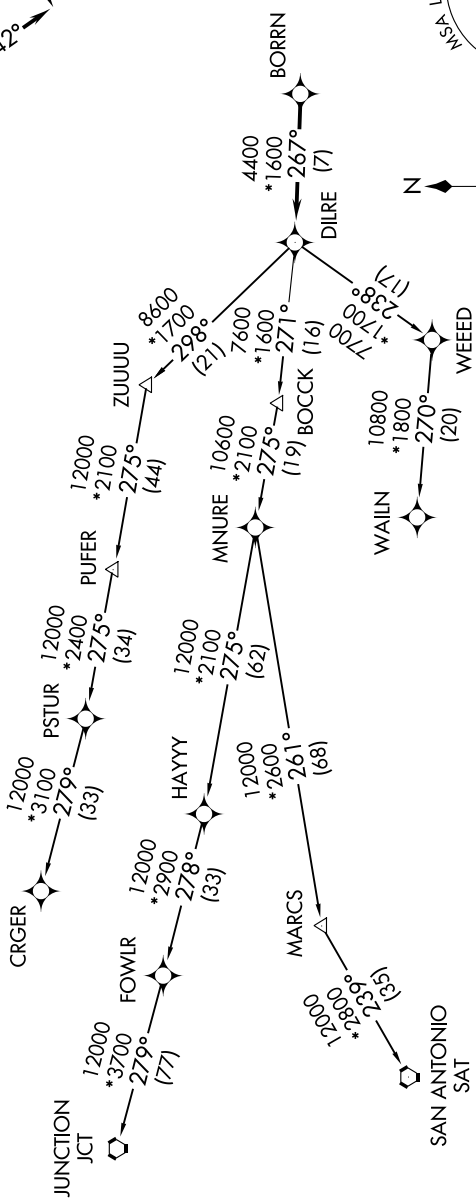

BORRN SIX DEPARTURE (RNAV)

SC-5, 28 NOV 2024 to 26 DEC 2024

ASOS
118.525
CTAF
122.725
CLNC DEL
124.0

HOUSTON DEP CON
134.45 284.0

RNAV 1 - DME/DME/IRU or GPS.
RADAR required.

TAKEOFF MINIMUMS

Rwys 14, 32: Standard with minimum climb of 500'/NM to 560.

NOTE: Chart not to scale.

NOTE: CRGR-TRANSITION ATC assigned only for aircraft departing 54T, AXH, EFD, GLS, HPY, IWS, LBX, LVJ, SGR, TME, T00, T41.

(NARRATIVE ON FOLLOWING PAGE)

SC-5, 28 NOV 2024 to 26 DEC 2024

BORRN SIX DEPARTURE (RNAV)