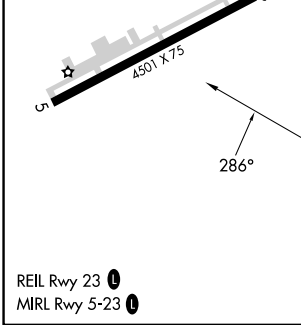

VORTAC PDT 114.7 Chan 94	APP CRS 286°	Rwy Idg TDZE Apt Elev N/A N/A 644
--	------------------------	---

VOR-A
HERMISTON MUNI (H.R.I)

DME required.	MISSED APPROACH: Climbing right turn to 4000 on PDT VORTAC R-299 to PDT VORTAC and hold.
⚠ Circling Rwy 5 NA at night.	

ASOS 135.225	SPOKANE APP CON * 133.15 379.15	UNICOM 122.8 (CTAF) ①
------------------------	---	---------------------------------

4000 PDT R-299	PDT HONUP PDT 13.4	BAYKA PDT 9.5	PDT VORTAC	One Minute Holding Pattern
MLIPS PDT 15.4		106° → 1400 ← 286° 4000		
2 NM		3.9 NM	9.5 NM	
CATEGORY	A	B	C	D
ⓐ CIRCLING	1140-1 496 (500-1)			1260-2 616 (700-2)