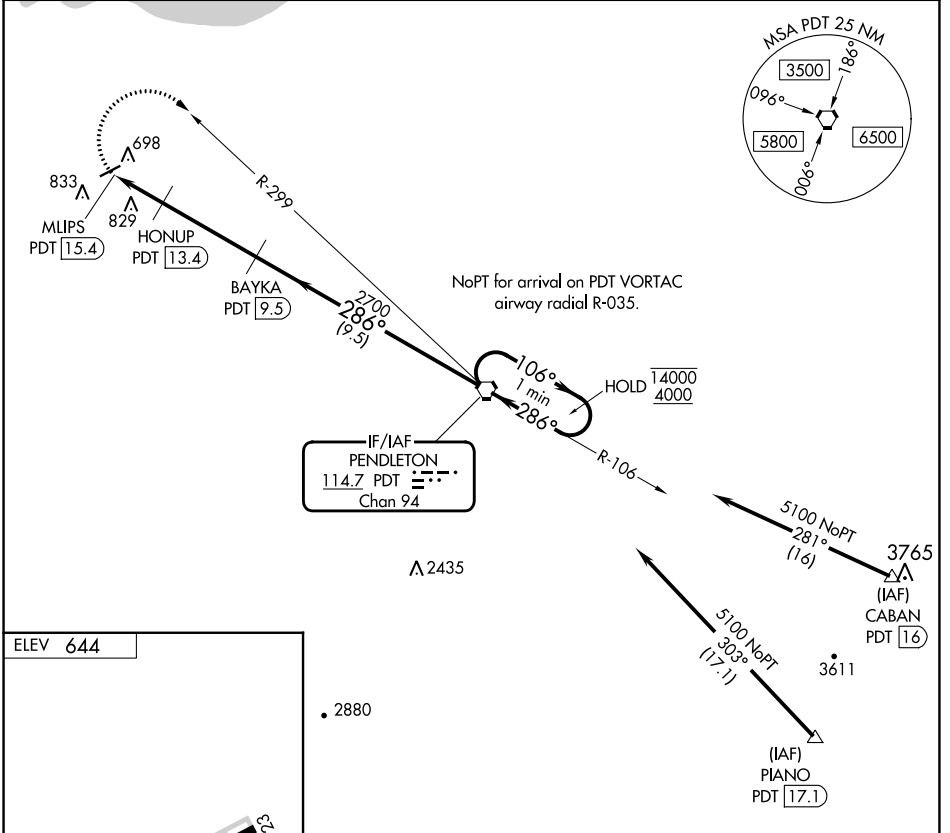

VORTAC PDT 114.7 Chan 94	APP CRS 286°	Rwy Idg TDZE Apt Elev N/A N/A 644
--	------------------------	---

VOR-A
HERMISTON MUNI (H.R.I)

DME required.	MISSED APPROACH: Climbing right turn to 4000 on PDT VORTAC R-299 to PDT VORTAC and hold.
⚠ Circling Rwy 5 NA at night.	

ASOS 135.225	SPOKANE APP CON * 133.15 379.15	UNICOM 122.8 (CTAF) ①
------------------------	---	---------------------------------

4000 PDT R-299	PDT HONUP PDT 13.4	BAYKA PDT 9.5	PDT VORTAC	One Minute Holding Pattern
MLIPS PDT 15.4		106° → 1400 ← 286° 4000		
2 NM		3.9 NM	9.5 NM	
CATEGORY	A	B	C	D
ⓐ CIRCLING	1140-1 496 (500-1)			1260-2 616 (700-2)

NW-1, 28 NOV 2024 to 26 DEC 2024

NW-1, 28 NOV 2024 to 26 DEC 2024