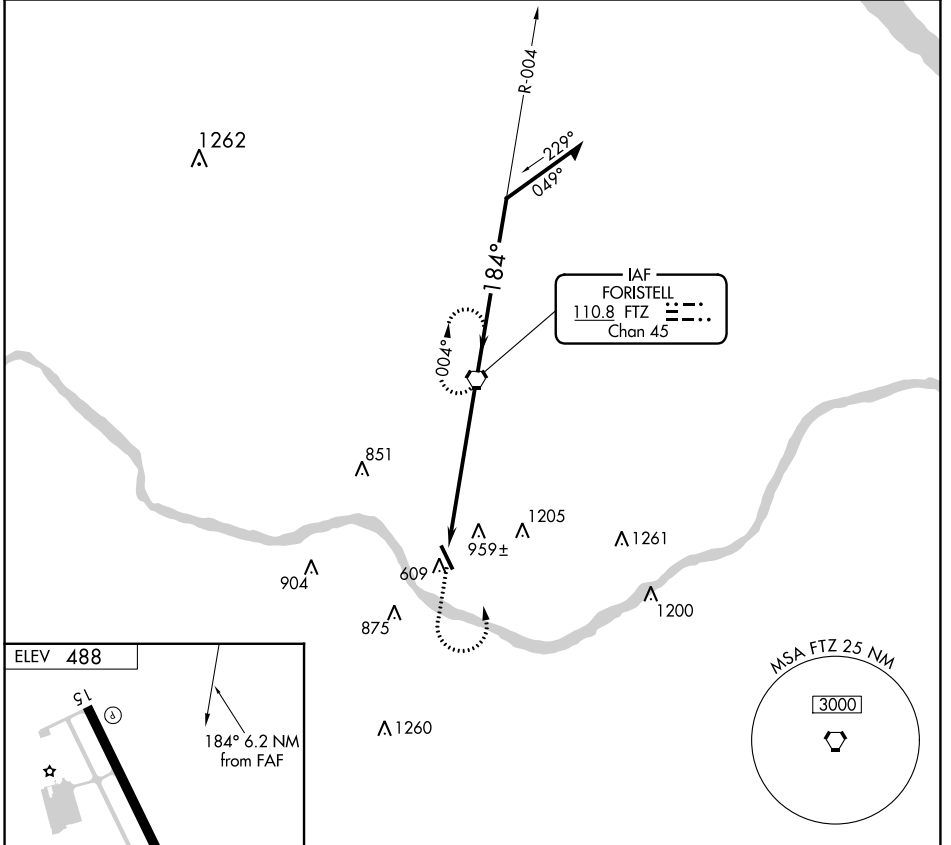

VORTAC FTZ 110.8 Chan 45	APP CRS 184°	Rwy Idg TDZE Apt Elev	N/A N/A 488
--	------------------------	-----------------------------	--

VOR-A
WASHINGTON RGNL (F^YG)

▼ When local altimeter setting not received, use Spirit of St. Louis altimeter setting and increase all MDAs 60 feet.

▲ MISSED APPROACH: Climb to 1500 then climbing left turn to 2500 direct FTZ VORTAC and hold.

AWOS-3PT 121.325	ST. LOUIS APP CON 126.5 254.3	UNICOM 122.8 (CTAF) ①
----------------------------	---	--

FAF to MAP 6.2 NM					
Knots	60	90	120	150	180
Min:Sec	6:12	4:08	3:06	2:29	2:04
CATEGORY	A	B	C	D	
CIRCLING	1220-1 732 (800-1)	1260-1¼ 772 (800-1¼)	1520-3 1032 (1100-3)	NA	

NC-3, 28 NOV 2024 to 26 DEC 2024

NC-3, 28 NOV 2024 to 26 DEC 2024