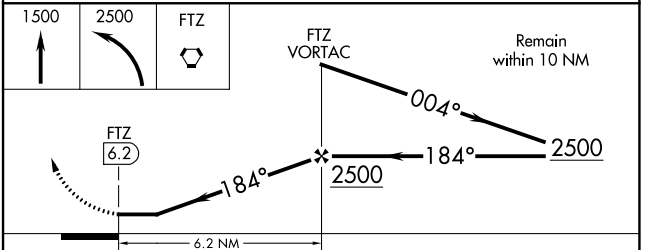

VORTAC FTZ 110.8 Chan 45	APP CRS 184°	Rwy Idg TDZE Apt Elev	N/A N/A 488
--	------------------------	-----------------------------	--

VOR-A
WASHINGTON RGNL (F^YG)

▼ When local altimeter setting not received, use Spirit of St. Louis altimeter setting and increase all MDAs 60 feet.

▲ MISSED APPROACH: Climb to 1500 then climbing left turn to 2500 direct FTZ VORTAC and hold.

AWOS-3PT 121.325	ST. LOUIS APP CON 126.5 254.3	UNICOM 122.8 (CTAF) ①
----------------------------	---	--

FAF to MAP 6.2 NM					
Knots	60	90	120	150	180
Min:Sec	6:12	4:08	3:06	2:29	2:04
CATEGORY	A	B	C	D	
CIRCLING	1220-1 732 (800-1)	1260-1¼ 772 (800-1¼)	1520-3 1032 (1100-3)	NA	