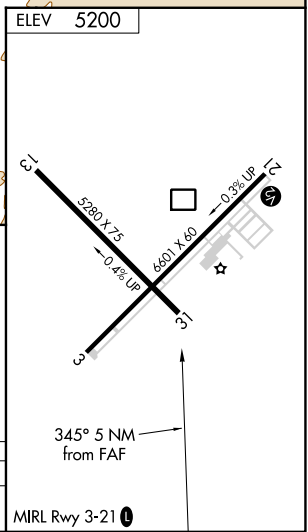

VORTAC ONM 116.8 Chan 115	APP CRS 345°	Rwy Idg TDZE Apt Elev	N/A N/A 5200

VOR-A

BELEN RGNL (BRG)

DME required.

MISSED APPROACH: Climbing right turn to 8000 on ONM VORTAC R-345 to ONM VORTAC and hold.

AWOS-3PT
118.55

ALBUQUERQUE APP CON
123.9 354.1

UNICOM
122.8 (CTAF) 0

CATEGORY	A	B	C	D
C CIRCLING	5680-1	480 (500-1)	5680-1½ 480 (500-1½)	NA

SW-1, 28 NOV 2024 to 26 DEC 2024

SW-1, 28 NOV 2024 to 26 DEC 2024