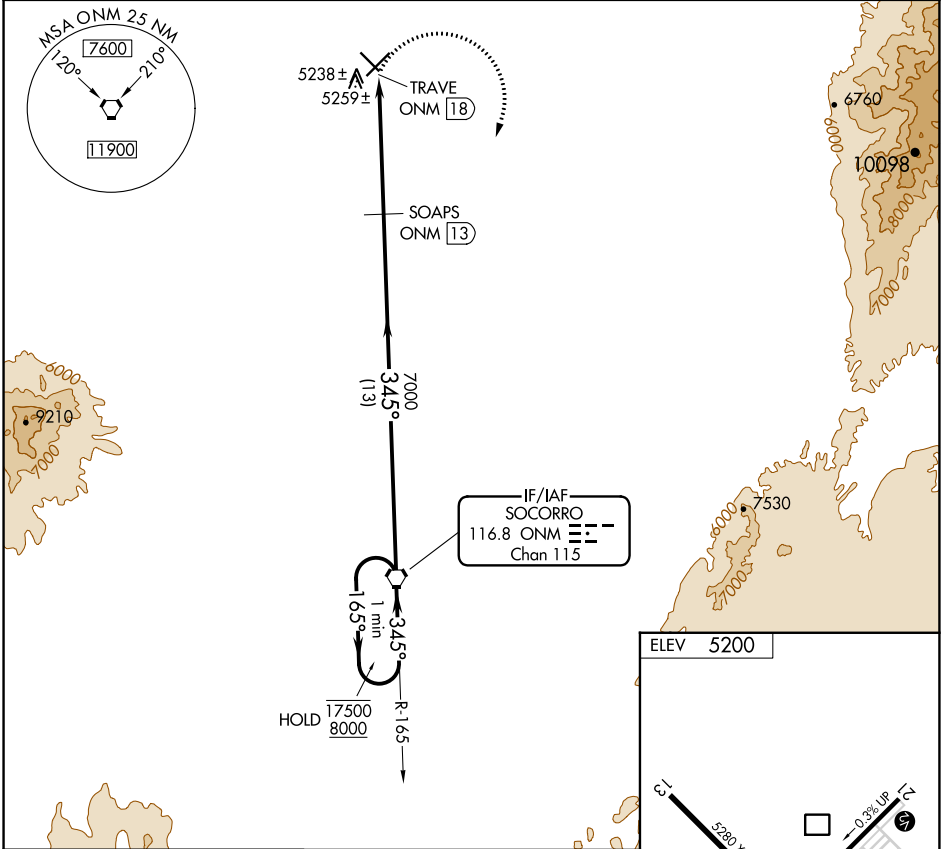

VORTAC ONM 116.8 Chan 115	APP CRS 345°	Rwy Idg TDZE Apt Elev	N/A N/A 5200
---	------------------------	-----------------------------	---

VOR-A

BELEN RGNL (BRG)

DME required.

MISSED APPROACH: Climbing right turn to 8000 on ONM VORTAC R-345 to ONM VORTAC and hold.

AWOS-3PT
118.55

ALBUQUERQUE APP CON
123.9 354.1

UNICOM
122.8 (CTAF) 0

CATEGORY	A	B	C	D
C CIRCLING	5680-1	480 (500-1)	5680-1½ 480 (500-1½)	NA

SW-1, 28 NOV 2024 to 26 DEC 2024

SW-1, 28 NOV 2024 to 26 DEC 2024