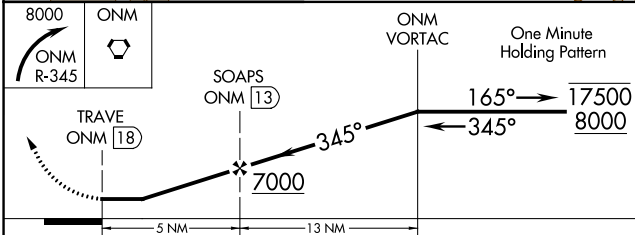

VORTAC ONM 116.8 Chan 115	APP CRS 345°	Rwy Idg TDZE Apt Elev	N/A N/A 5200
---	------------------------	-----------------------------	---

VOR-A

BELEN RGNL (BRG)

DME required.

MISSED APPROACH: Climbing right turn to 8000 on ONM VORTAC R-345 to ONM VORTAC and hold.

AWOS-3PT
118.55

ALBUQUERQUE APP CON
123.9 354.1

UNICOM
122.8 (CTAF) 0

CATEGORY	A	B	C	D
C CIRCLING	5680-1	480 (500-1)	5680-1½ 480 (500-1½)	NA

SW-1, 28 NOV 2024 to 26 DEC 2024

SW-1, 28 NOV 2024 to 26 DEC 2024