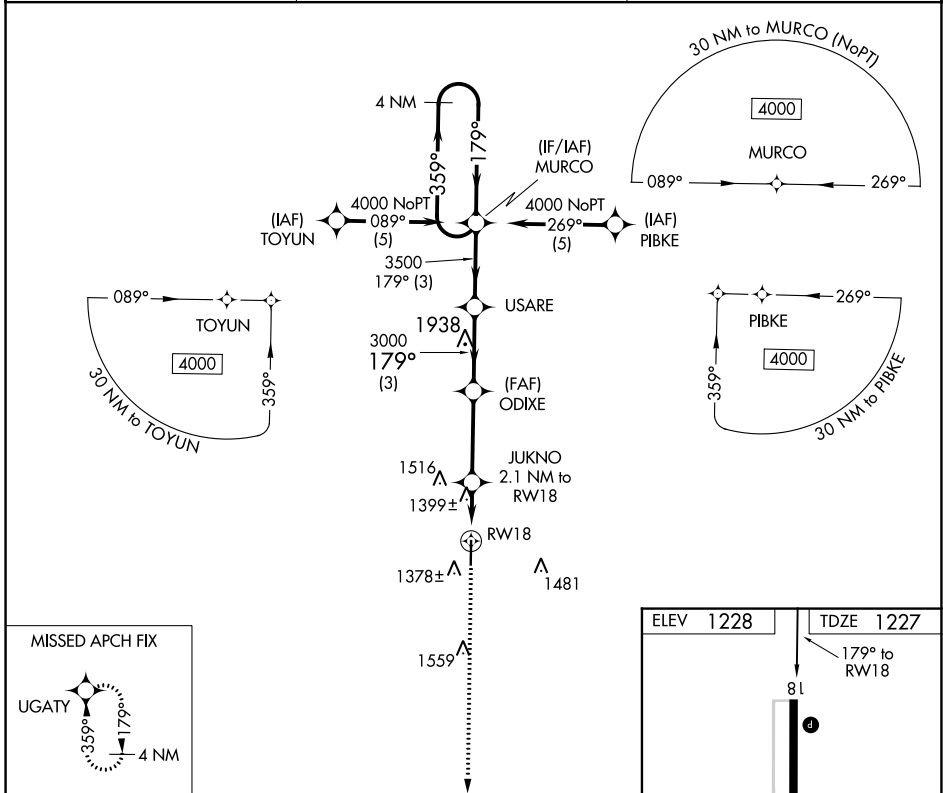

APP CRS	Rwy Idg	5101
179°	TDZE	1227
	Apt Elev	1228

RNAV (GPS) RWY 18

WEST PLAINS RGNL (UNO)

RNP APCH - GPS.	MISSED APPROACH: Climb to 4000 direct UGATY and hold.
Visibility reduction by helicopters NA. When local altimeter setting not received, use Mountain Home, AR altimeter setting: increase all MDAs 140 feet and visibility LNAV Cat C ¼ SM and Circling Cat C ½ SM. When VGSI inop, Straight-in NA at night.	

ASOS 123.825	MEMPHIS CENTER 120.075 289.4	UNICOM 122.8 (CTAF) 1
------------------------	--	---------------------------------

ELEV 1228	TDZE 1227
-----------	-----------

REIL Rwys 18 and 36
MRL Rwy 18-36

NC-3, 28 NOV 2024 to 26 DEC 2024

NC-3, 28 NOV 2024 to 26 DEC 2024