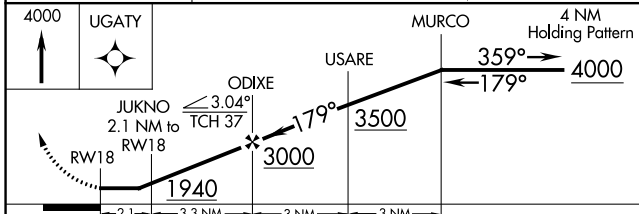

APP CRS	Rwy Idg	5101
179°	TDZE	1227
	Apt Elev	1228

RNAV (GPS) RWY 18

WEST PLAINS RGNL (UNO)

RNP APCH - GPS.	MISSED APPROACH: Climb to 4000 direct UGATY and hold.
Visibility reduction by helicopters NA. When local altimeter setting not received, use Mountain Home, AR altimeter setting: increase all MDAs 140 feet and visibility LNAV Cat C ¼ SM and Circling Cat C ½ SM. When VGSI inop, Straight-in NA at night.	

ASOS 123.825	MEMPHIS CENTER 120.075 289.4	UNICOM 122.8 (CTAF) 1
------------------------	--	---------------------------------

ELEV 1228	TDZE 1227
-----------	-----------

REIL Rwys 18 and 36
MRL Rwy 18-36