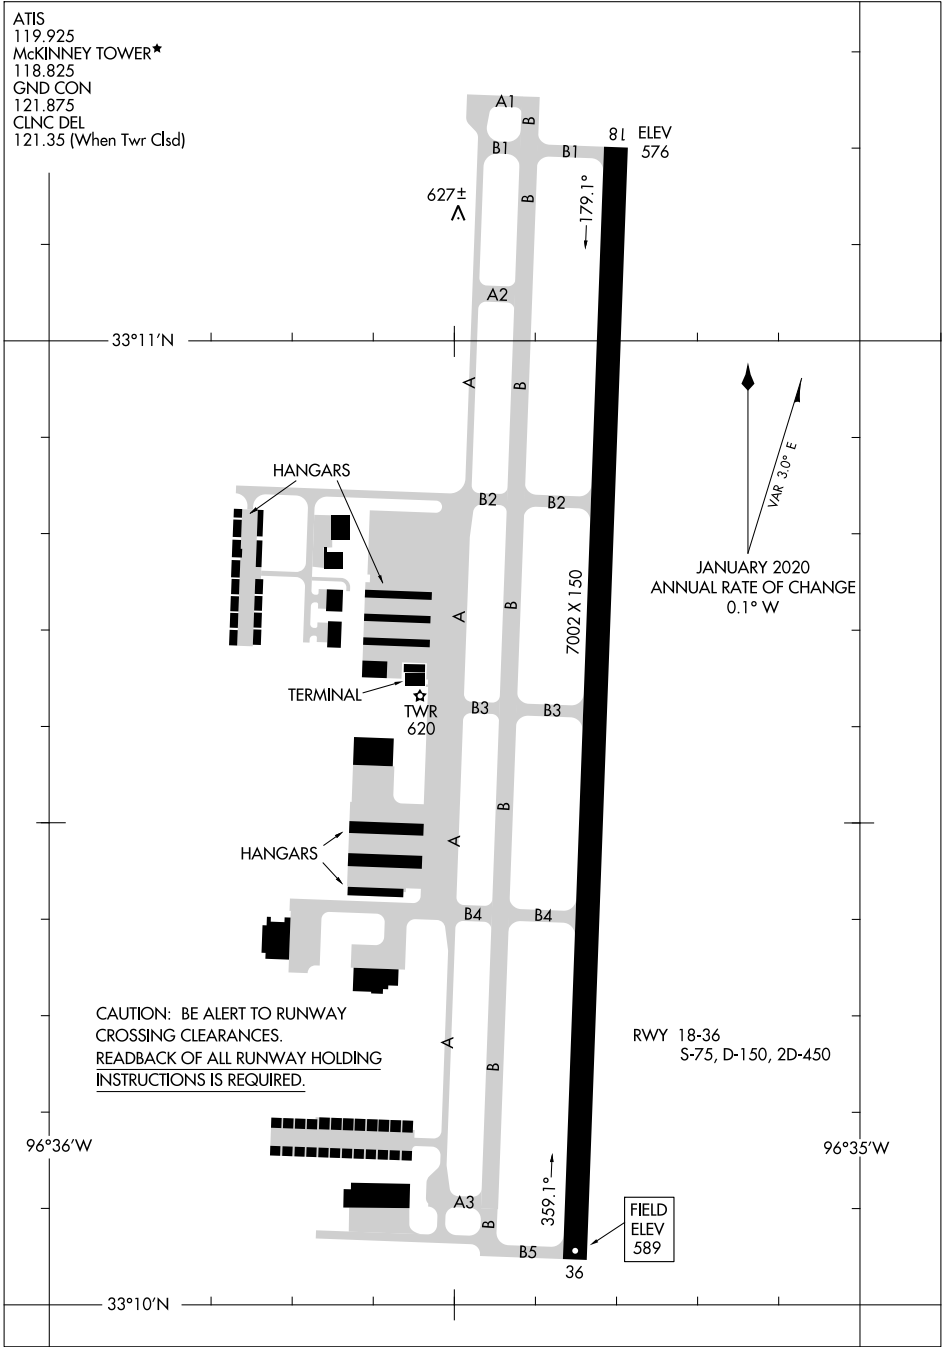

# AIRPORT DIAGRAM

AL-6644 (FAA)

MCKINNEY NTL (TKI)  
DALLAS, TEXAS

ATIS  
119.925  
McKINNEY TOWER\*  
118.825  
GND CON  
121.875  
CLNC DEL  
121.35 (When Twr Clsd)

SC-2, 28 NOV 2024 to 26 DEC 2024

SC-2, 28 NOV 2024 to 26 DEC 2024

CAUTION: BE ALERT TO RUNWAY CROSSING CLEARANCES. READBACK OF ALL RUNWAY HOLDING INSTRUCTIONS IS REQUIRED.

RWY 18-36  
S-75, D-150, 2D-450

96°36'W

96°35'W

33°10'N

33°11'N

# AIRPORT DIAGRAM

23334

DALLAS, TEXAS  
MCKINNEY NTL (TKI)