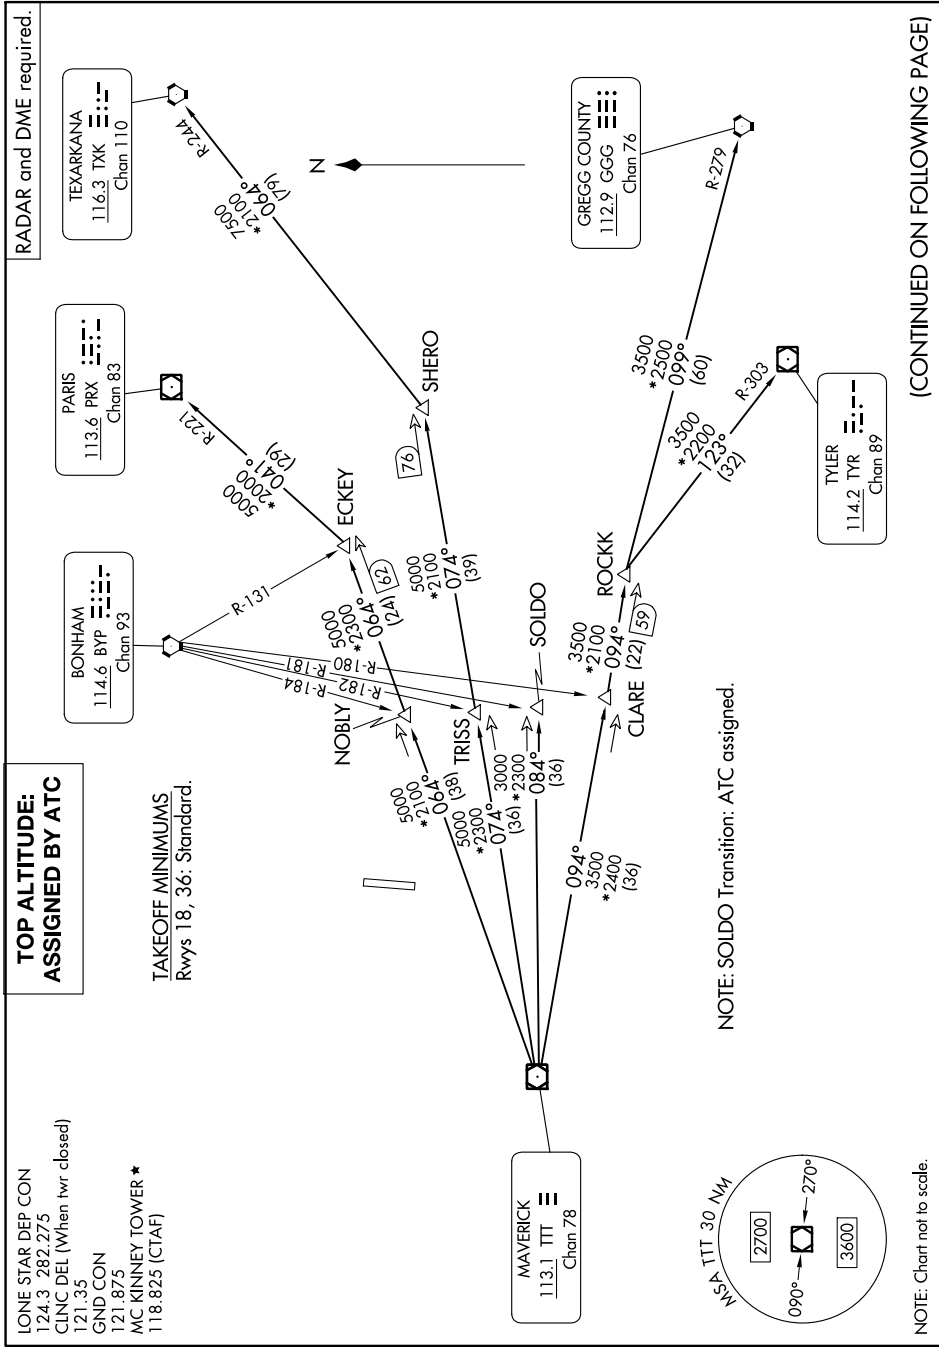

GARLAND FIVE DEPARTURE

SC-2, 28 NOV 2024 to 26 DEC 2024

TOP ALTITUDE: ASSIGNED BY ATC

LONE STAR DEP CON
124.3 282.275
CLNC DEL (When hwr closed)
121.35
GND CON
121.875
MC KINNEY TOWER *
118.825 (CTAF)

TAKEOFF MINIMUMS
Rwys 18, 36: Standard.

RADAR and DME required.

(CONTINUED ON FOLLOWING PAGE)

SC-2, 28 NOV 2024 to 26 DEC 2024