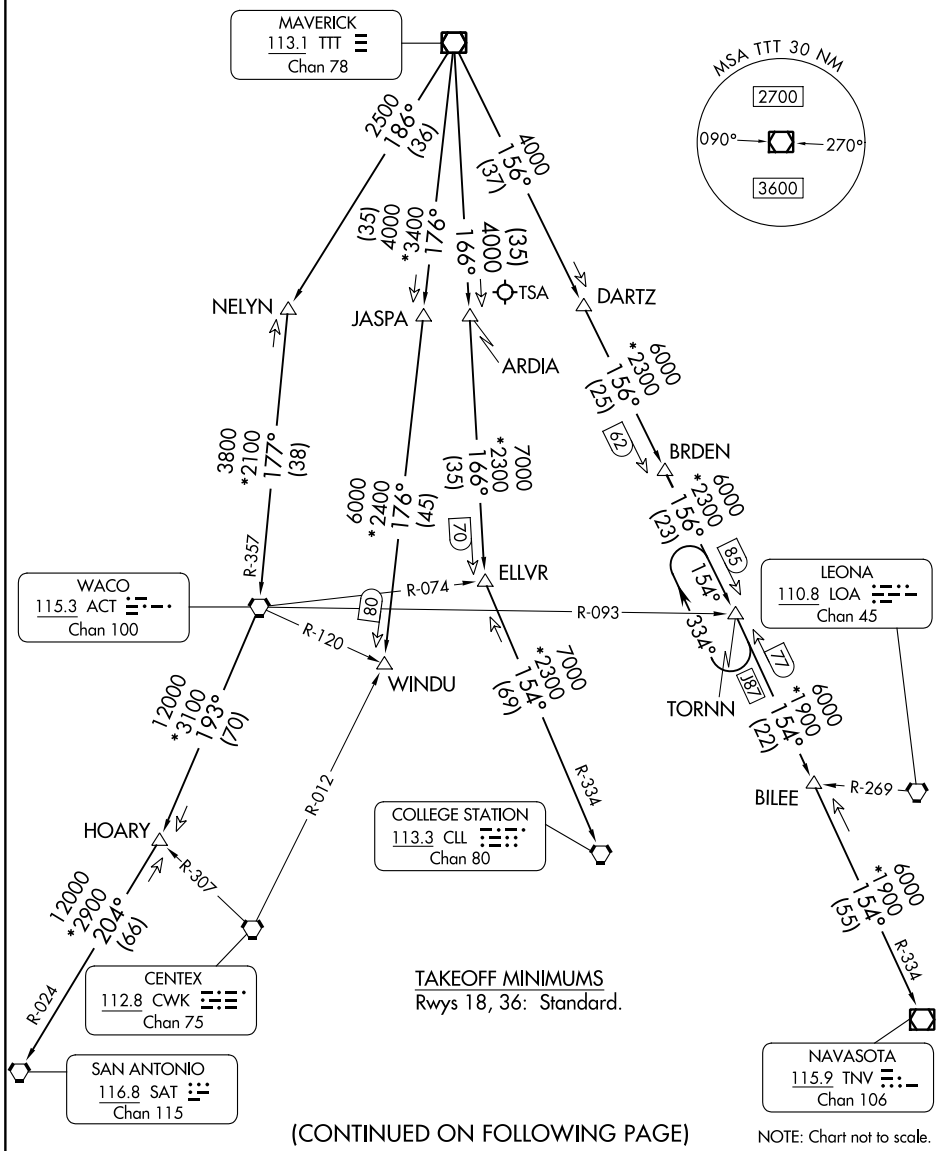

JOE POOL SEVEN DEPARTURE

LONE STAR DEP CON
124.3 282.275
CLNC DEL (When twr closed)
121.35
GND CON
121.875
MC KINNEY TOWER ★
118.825 (CTAF)

RADAR and DME required.

**TOP ALTITUDE:
ASSIGNED BY ATC**

MAVERICK
113.1 TTT
Chan 78

SC-2, 28 NOV 2024 to 26 DEC 2024

SC-2, 28 NOV 2024 to 26 DEC 2024

TAKEOFF MINIMUMS
Rwys 18, 36: Standard.

(CONTINUED ON FOLLOWING PAGE)

NOTE: Chart not to scale.

JOE POOL SEVEN DEPARTURE