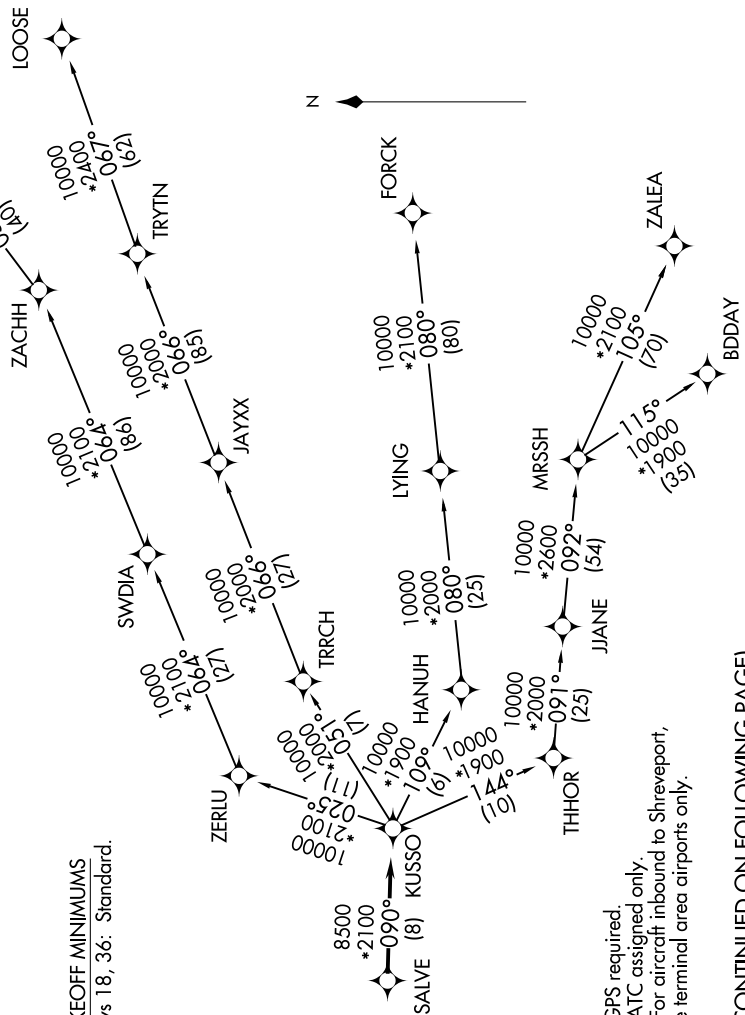

KUSSO ONE DEPARTURE (RNAV)

SC-2, 28 NOV 2024 to 26 DEC 2024

**TOP ALTITUDE:
ASSIGNED BY ATC**

LONE STAR DEP CON
 124.3 282.275
 CLNC DEL (When twr closed)
 121.35
 GND CON
 121.875
 MCKINNEY TOWER ★
 118.825 (CTAF)

TAKEOFF MINIMUMS
 Rwy 18, 36: Standard.

NOTE: RADAR required.
 NOTE: RNAV 1.
 NOTE: DME/DME/IRU or GPS required.
 NOTE: BDDAY Transition: ATC assigned only.
 NOTE: MRSSH Transition: For aircraft inbound to Shreveport, Jackson and Monroe terminal area airports only.

(CONTINUED ON FOLLOWING PAGE)

NOTE: Chart not to scale.

SC-2, 28 NOV 2024 to 26 DEC 2024

KUSSO ONE DEPARTURE (RNAV)