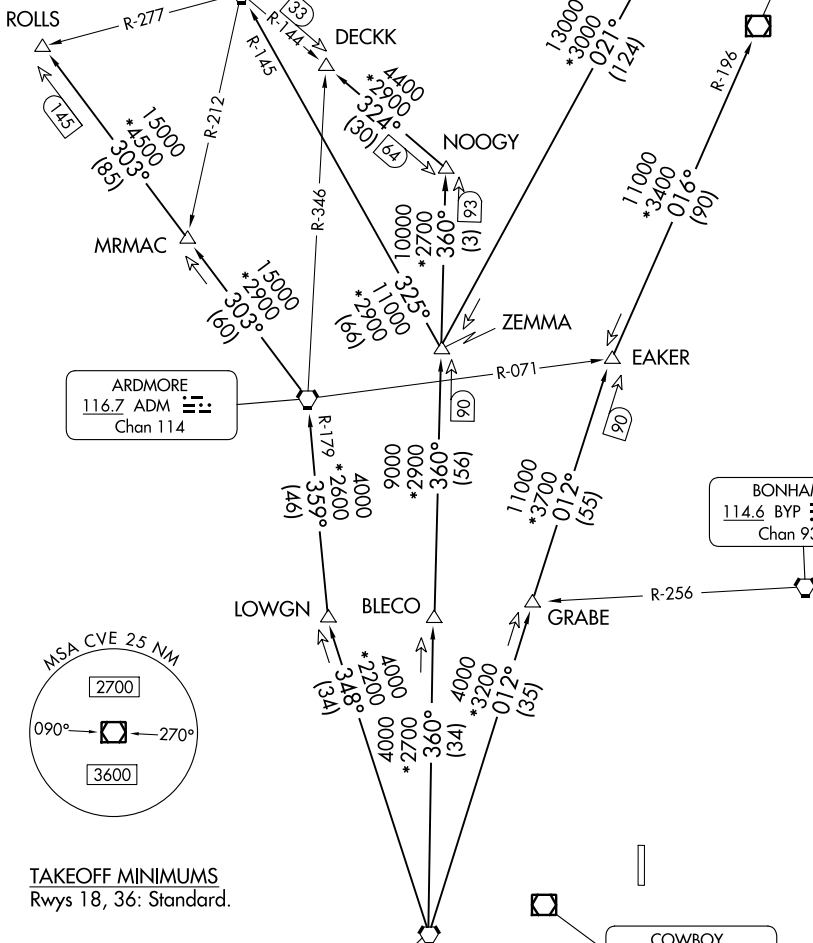

# TEXOMA FIVE DEPARTURE

LONE STAR DEP CON  
 124.3 282.275  
 CLNC DEL (When twr closed)  
 121.35  
 GND CON  
 121.875  
 MC KINNEY TOWER ★  
 118.825 (CTAF)

**TOP ALTITUDE:  
 ASSIGNED BY ATC**

TULSA  
 114.4 TUL :...:  
 Chan 91

RADAR and DME required.

WILL ROGERS  
 114.1 IRW :...:  
 Chan 88

OKMULGEE  
 114.9 OKM :...:  
 Chan 96

ARDMORE  
 116.7 ADM :...:  
 Chan 114

BONHAM  
 114.6 BYP :...:  
 Chan 93

RANGER  
 115.7 FUZ :...:  
 Chan 104

COWBOY  
 116.2 CVE :...:  
 Chan 109

SC-2, 28 NOV 2024 to 26 DEC 2024

SC-2, 28 NOV 2024 to 26 DEC 2024

(CONTINUED ON FOLLOWING PAGE)

NOTE: Chart not to scale.

# TEXOMA FIVE DEPARTURE