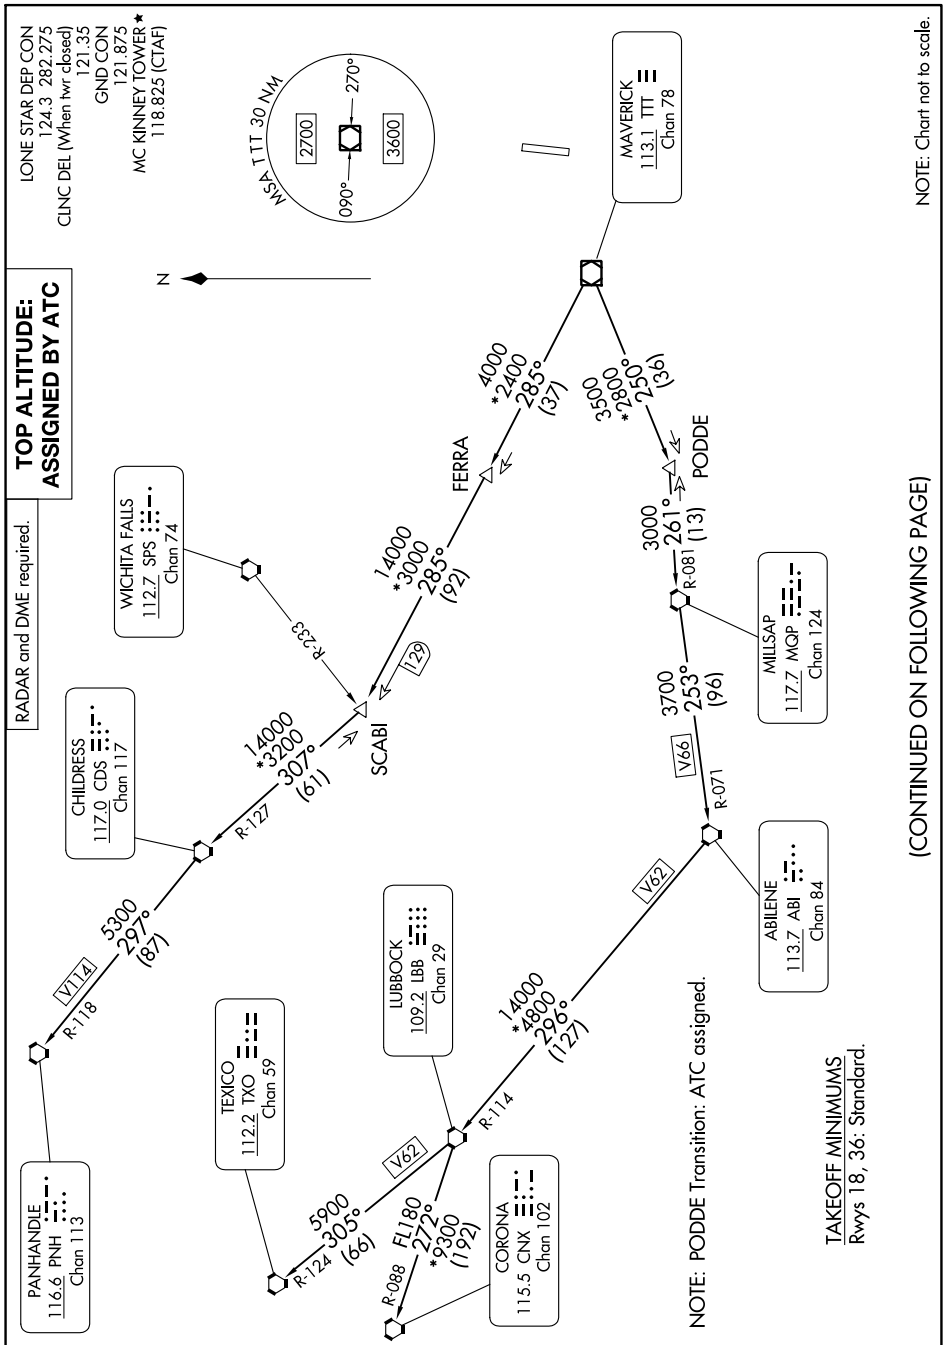

# WORTH ONE DEPARTURE

SC-2, 28 NOV 2024 to 26 DEC 2024

# WORTH ONE DEPARTURE

(CONTINUED ON FOLLOWING PAGE)

SC-2, 28 NOV 2024 to 26 DEC 2024