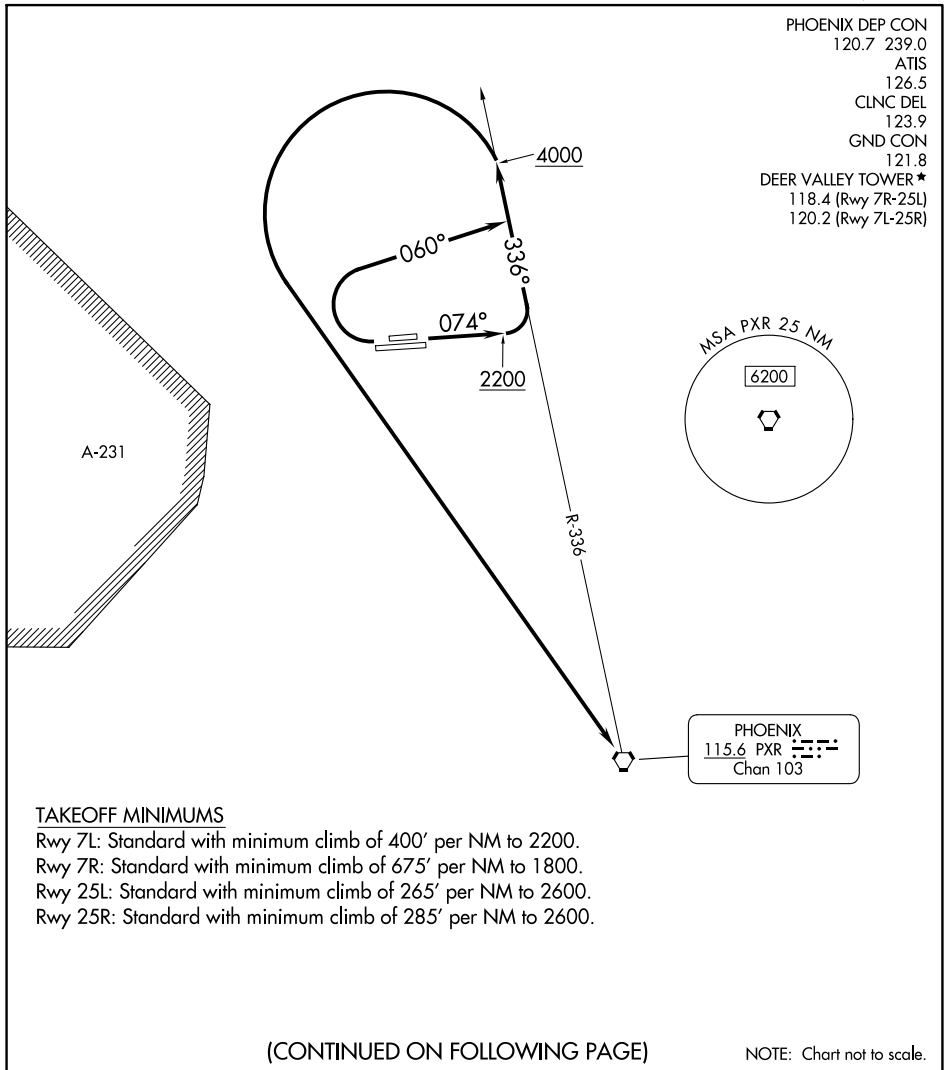

(DVT3.PXR) 23334

AL-6646 (FAA)

SW-4, 28 NOV 2024 to 26 DEC 2024

## DEPARTURE ROUTE DESCRIPTION

TAKEOFF RUNWAYS 7L/R: Climb on heading 074° to 2200, then climbing left turn on PXR VORTAC R-336 northwest bound to 4000, thence. . . .

TAKEOFF RUNWAYS 25L/R: Climbing right turn on heading 060° and PXR VORTAC R-336 northwest bound to 4000, thence. . . .

. . . . left turn direct PXR VORTAC.