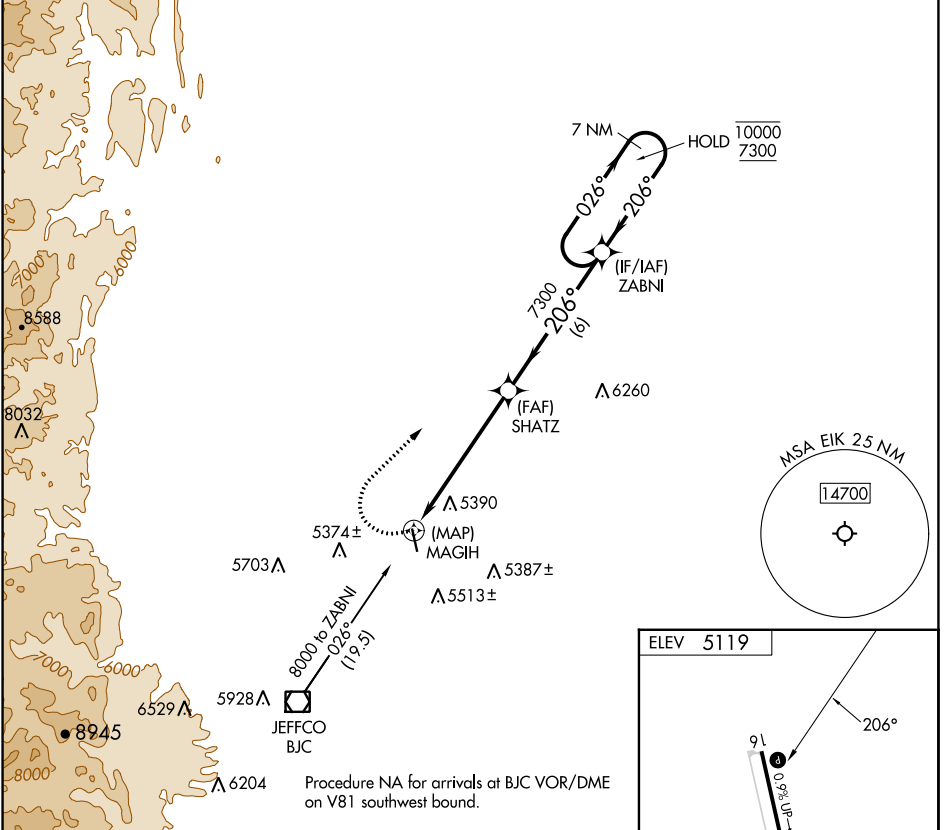

APP CRS	Rwy Idg	N/A
206°	TDZE	N/A
	Apt Elev	5119

RNAV (GPS)-B

ERIE MUNI (EIK)

RNP APCH.	MISSED APPROACH: Climbing right turn to 7300 direct ZABNI and hold.
-----------	---

AWOS-3PT 133.825	DENVER APP CON 125.12 263.02	UNICOM 123.0 (CTAF) 0
----------------------------	--	---------------------------------

SW-1, 28 NOV 2024 to 26 DEC 2024

SW-1, 28 NOV 2024 to 26 DEC 2024

CATEGORY	A	B	C	D
CIRCLING	5700-1 581 (600-1)	5880-1 761 (800-1)	5880-2 1/4 761 (800-2 1/4)	NA

REIL Rwy 16 0
MIRL Rwy 16-34 0