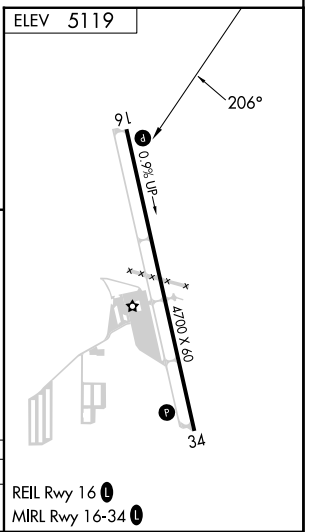

APP CRS	Rwy Idg	N/A
206°	TDZE	N/A
	Apt Elev	5119

RNAV (GPS)-B

ERIE MUNI (EIK)

RNP APCH.	MISSED APPROACH: Climbing right turn to 7300 direct ZABNI and hold.
-----------	---

AWOS-3PT 133.825	DENVER APP CON 125.12 263.02	UNICOM 123.0 (CTAF) 0
----------------------------	--	---------------------------------

SW-1, 28 NOV 2024 to 26 DEC 2024

SW-1, 28 NOV 2024 to 26 DEC 2024

CATEGORY	A	B	C	D
CIRCLING	5700-1 581 (600-1)	5880-1 761 (800-1)	5880-2 1/4 761 (800-2 1/4)	NA

REIL Rwy 16 0
MIRL Rwy 16-34 0