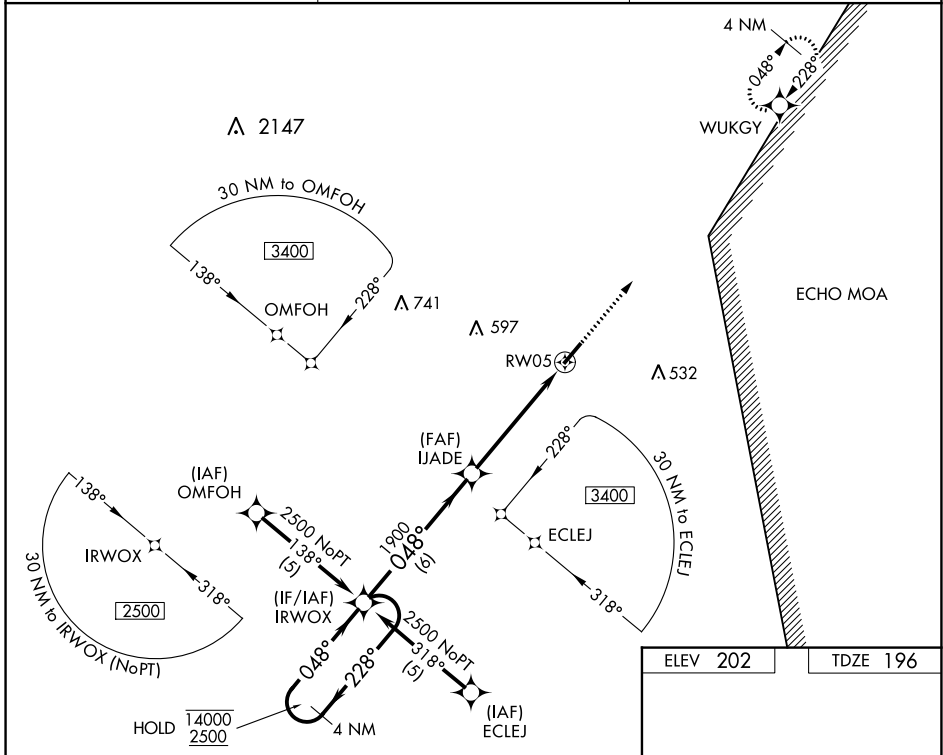

WAAS CH 66004 W05A	APP CRS 048°	Rwy Idg TDZE Apt Elev	5005 196 202
--	------------------------	-----------------------------	---

RNAV (GPS) RWY 5

HARNETT RGNL JETPORT (HRJ)

RNP APCH - GPS.	MISSED APPROACH: Climb to 3400 direct WUKGY and hold, continue climb in hold to 3400.
-----------------	---

AWOS-3 119.025	FAYETTEVILLE APP CON 125.175 285.575	UNICOM 122.7 (CTAF) 0
--------------------------	--	--

SE-2, 28 NOV 2024 to 26 DEC 2024

SE-2, 28 NOV 2024 to 26 DEC 2024

ELEV 202	TDZE 196
----------	----------

CATEGORY	A	B	C	D
LPV DA	475-1 279 (300-1)			NA
LNAV MDA	640-1	444 (500-1)	640-1 1/8 444 (500-1 1/8)	NA
CIRCLING	660-1 458 (500-1)	720-1 518 (600-1)	780-1 1/2 578 (600-1 1/2)	NA

REIL Rwy 5 and 23 **0**
MIRL Rwy 5-23 **0**