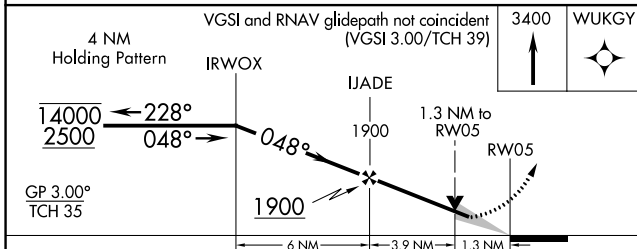

WAAS CH 66004 W05A	APP CRS 048°	Rwy Idg TDZE Apt Elev	5005 196 202
--	------------------------	-----------------------------	---

RNAV (GPS) RWY 5

HARNETT RGNL JETPORT (HRJ)

RNP APCH - GPS.	MISSED APPROACH: Climb to 3400 direct WUKGY and hold, continue climb in hold to 3400.
-----------------	---

AWOS-3 119.025	FAYETTEVILLE APP CON 125.175 285.575	UNICOM 122.7 (CTAF) 0
--------------------------	--	--

SE-2, 28 NOV 2024 to 26 DEC 2024

SE-2, 28 NOV 2024 to 26 DEC 2024

ELEV 202	TDZE 196
----------	----------

CATEGORY	A	B	C	D
LPV DA	475-1 279 (300-1)			NA
LNAV MDA	640-1	444 (500-1)	640-1 1/8 444 (500-1 1/8)	NA
CIRCLING	660-1 458 (500-1)	720-1 518 (600-1)	780-1 1/2 578 (600-1 1/2)	NA

REIL Rwy 5 and 23 **0**
MIRL Rwy 5-23 **0**