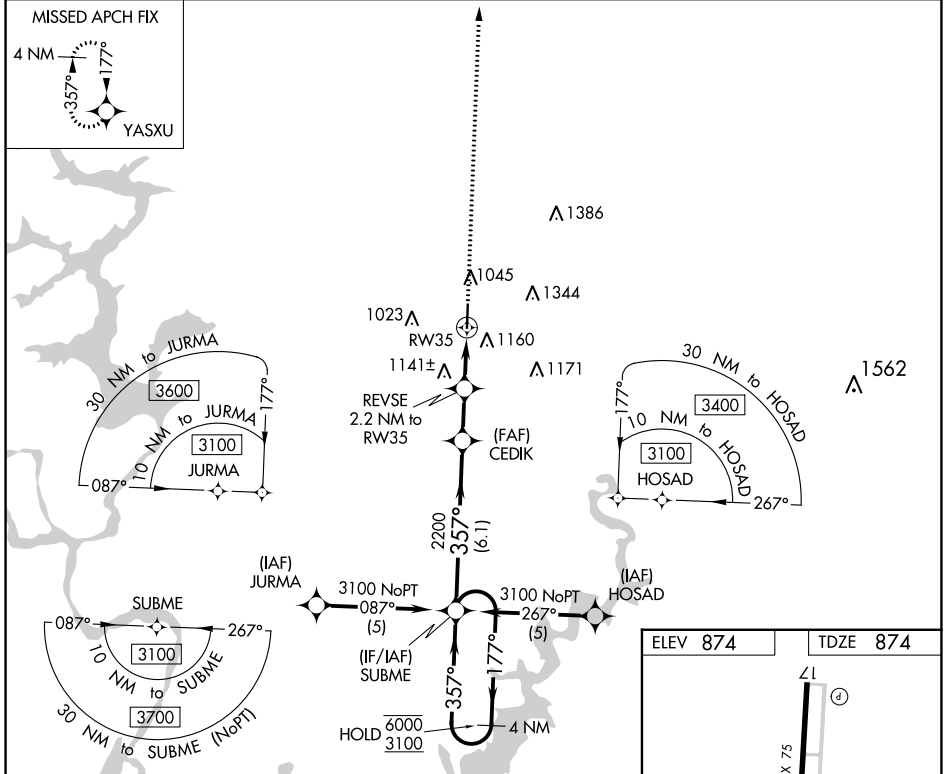

WAAS CH 90207 W35A	APP CRS 357°	Rwy Ldg 5001 TDZE 874 Apt Elev 874
--	------------------------	---

RNAV (GPS) RWY 35

TAHLEQUAH MUNI (TQH)

RNP APCH.		MISSED APPROACH: Climb to 3000 direct YASXU and hold.
AWOS-3P 118.425	MEMPHIS CENTER 126.1 269.0	UNICOM 122.8 (CTAF) ①

CATEGORY	A	B	C	D
LPV DA	1124-1		250 (300-1)	NA
RNAV MDA	1400-1	526 (600-1)	1400-1½ 526 (600-1½)	NA
CIRCLING	1520-1	646 (700-1)	1780-2¾ 906 (1000-2¾)	NA

SC-1, 28 NOV 2024 to 26 DEC 2024

SC-1, 28 NOV 2024 to 26 DEC 2024