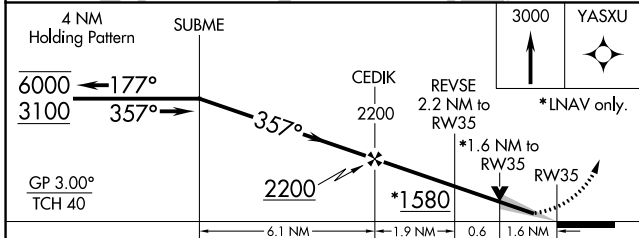

WAAS CH 90207 W35A	APP CRS 357°	Rwy Ldg 5001 TDZE 874 Apt Elev 874
--	------------------------	---

RNAV (GPS) RWY 35

TAHLEQUAH MUNI (TQH)

RNP APCH.		MISSED APPROACH: Climb to 3000 direct YASXU and hold.
AWOS-3P 118.425	MEMPHIS CENTER 126.1 269.0	UNICOM 122.8 (CTAF) ①

CATEGORY	A	B	C	D
LPV DA	1124-1		250 (300-1)	NA
RNAV MDA	1400-1	526 (600-1)	1400-1½ 526 (600-1½)	NA
CIRCLING	1520-1	646 (700-1)	1780-2¾ 906 (1000-2¾)	NA

SC-1, 28 NOV 2024 to 26 DEC 2024

SC-1, 28 NOV 2024 to 26 DEC 2024