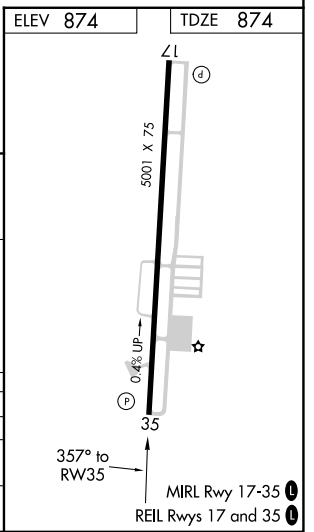

WAAS CH 90207 W35A	APP CRS 357°	Rwy Ldg 5001 TDZE 874 Apt Elev 874
--	------------------------	---

RNAV (GPS) RWY 35

TAHLEQUAH MUNI (TQH)

RNP APCH.		MISSED APPROACH: Climb to 3000 direct YASXU and hold.
AWOS-3P 118.425	MEMPHIS CENTER 126.1 269.0	UNICOM 122.8 (CTAF) ①