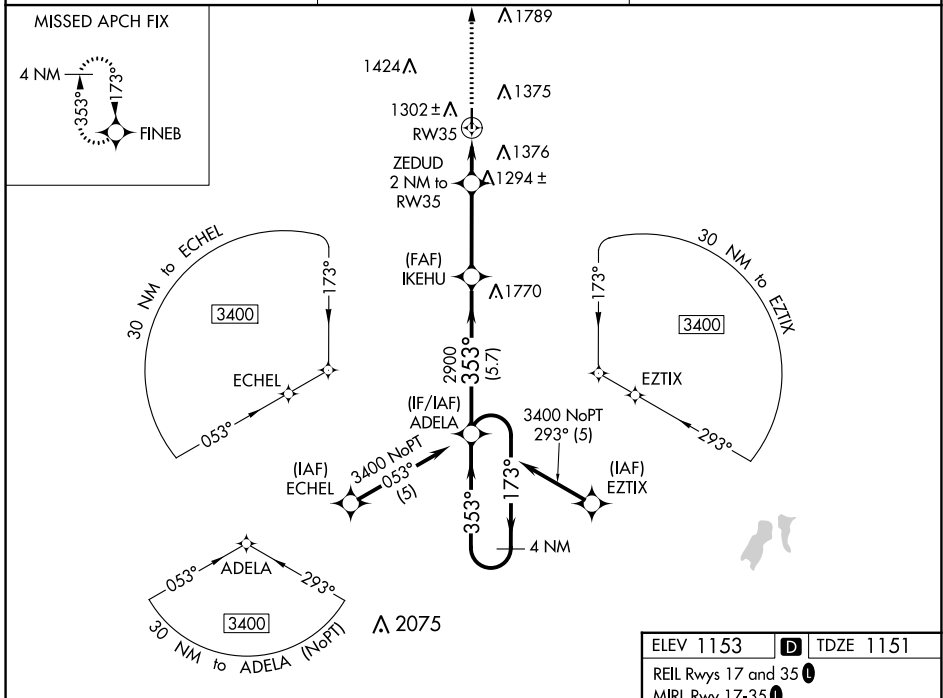

WAAS CH 97734 W35A	APP CRS 353°	Rwy Idg 4100 TDZE 1151 Apt Elev 1153
--	------------------------	---

RNAV (GPS) RWY 35

ABILENE MUNI (K78)

⚠ For uncompensated Baro-VNAV systems, LNAV/VNAV NA below 17°C (2°F) or above 54°C (130°F). DME/DME RNP-0.3 NA. Baro-VNAV and VDP NA when using Salina altimeter setting. When local altimeter setting not received, use Salina altimeter setting. Circling Rwy 17 NA at night.

MISSED APPROACH: Climb to 3400 direct FINEB and hold.

AWOS-2 124.125	MARSHALL GCA* 121.25 254.35	UNICOM 122.8 (CTAF) 📻
--------------------------	---------------------------------------	--

NC-2, 28 NOV 2024 to 26 DEC 2024

NC-2, 28 NOV 2024 to 26 DEC 2024

ELEV 1153	D	TDZE 1151
REIL Rws 17 and 35 📻		
MIRL Rwy 17-35 📻		

CATEGORY	A	B	C	D
LPV DA	1468-1	317 (400-1)		NA
LNAV/VNAV DA	1468-1	317 (400-1)		NA
LNAV MDA	1620-1	469 (500-1)	1620-1 3/8 469 (500-1 3/8)	NA
C CIRCLING	1740-1	587 (600-1)	1980-2 1/2 827 (900-2 1/2)	NA