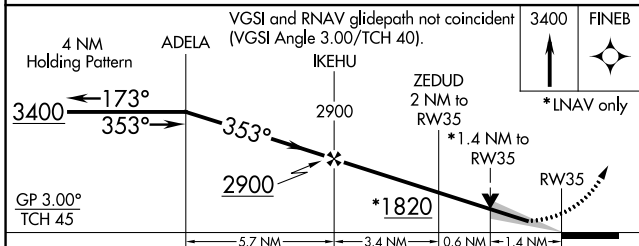

WAAS CH 97734 W35A	APP CRS 353°	Rwy Idg 4100 TDZE 1151 Apt Elev 1153

RNAV (GPS) RWY 35

ABILENE MUNI (K78)

⚠ For uncompensated Baro-VNAV systems, LNAV/VNAV NA below 17°C (2°F) or above 54°C (130°F). DME/DME RNP-0.3 NA. Baro-VNAV and VDP NA when using Salina altimeter setting. When local altimeter setting not received, use Salina altimeter setting. Circling Rwy 17 NA at night.

MISSED APPROACH: Climb to 3400 direct FINEB and hold.

AWOS-2 124.125	MARSHALL GCA* 121.25 254.35	UNICOM 122.8 (CTAF) 📻

NC-2, 28 NOV 2024 to 26 DEC 2024

NC-2, 28 NOV 2024 to 26 DEC 2024

ELEV 1153	D	TDZE 1151
REIL Rws 17 and 35 📻		
MIRL Rwy 17-35 📻		

CATEGORY	A	B	C	D
LPV DA	1468-1	317 (400-1)		NA
LNAV/VNAV DA	1468-1	317 (400-1)		NA
LNAV MDA	1620-1	469 (500-1)	1620-1 3/8 469 (500-1 3/8)	NA
C CIRCLING	1740-1	587 (600-1)	1980-2 1/2 827 (900-2 1/2)	NA