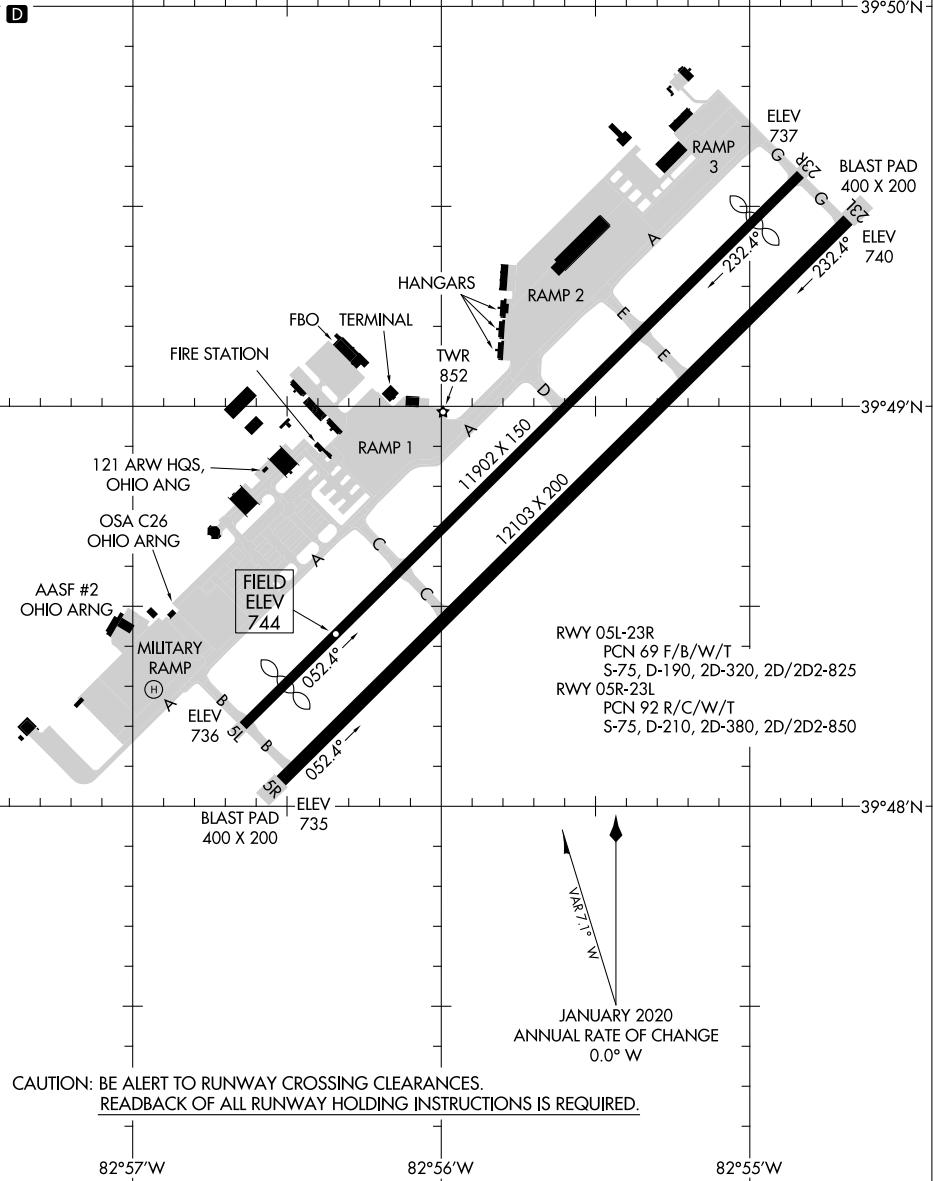

23054

AIRPORT DIAGRAM

AL-6846 (FAA)

RICKENBACKER INTL (LCK)
COLUMBUS, OHIO

ATIS
 132.75
 RICK TOWER
 120.05 348.4
 GND CON
 125.275 275.8
 CLNC DEL
 125.275 275.8

EC-2, 28 NOV 2024 to 26 DEC 2024

EC-2, 28 NOV 2024 to 26 DEC 2024

CAUTION: BE ALERT TO RUNWAY CROSSING CLEARANCES.
 READBACK OF ALL RUNWAY HOLDING INSTRUCTIONS IS REQUIRED.

AIRPORT DIAGRAM

23054

COLUMBUS, OHIO
RICKENBACKER INTL (LCK)