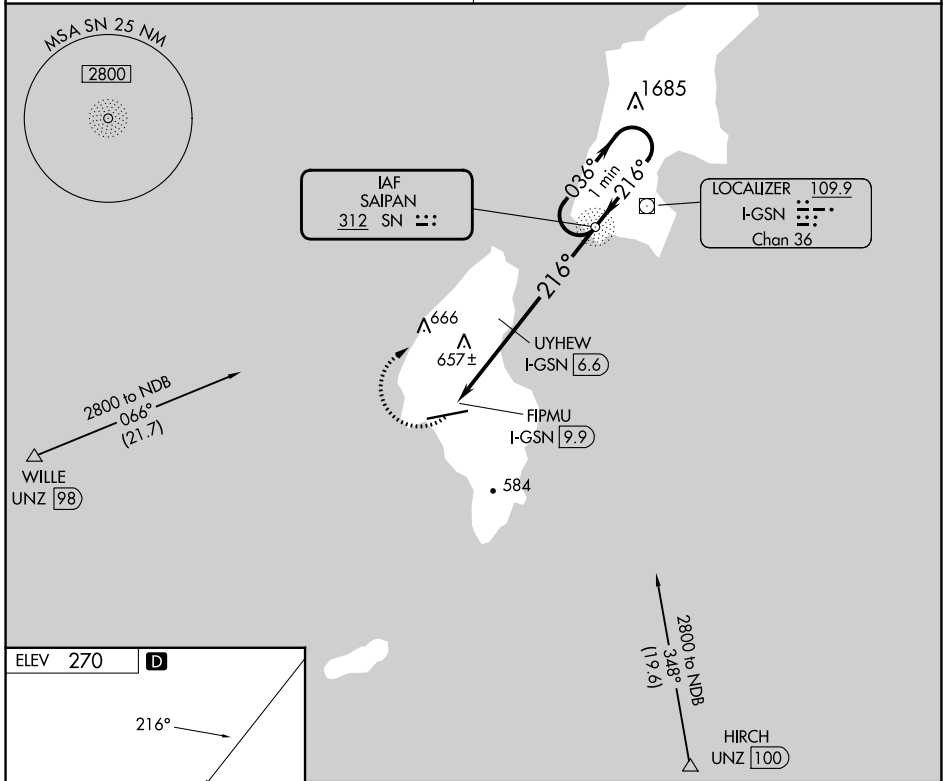

SN NDB 312	APP CRS 216°	Rwy Idg TDZE Apt Elev	N/A N/A 270
----------------------	------------------------	-----------------------------	--

FRANCISCO MANGLONA BORJA/TINIAN INTL (TNI)(PGWT) **NDB-A**

NA Obtain local altimeter setting on CTAF; when not received, use Saipan altimeter setting and increase all MDA 40 feet, and all Cats visibility ¼ SM. Increase UYHEW fix minimums Cats C and D visibility ¼ mile. # DME from I-GSN LOC/DME.

MISSED APPROACH: Climbing right turn to 2800 direct SN NDB and hold.

GUAM CERAP 118.4 290.5	SAIPAN RADIO 123.6 (CTAF) 0
----------------------------------	---------------------------------------

CATEGORY	A	B	C	D
C CIRCLING	1060-1	790 (800-1)	1060-2¼ 790 (800-2¼)	1060-2½ 790 (800-2½)
# UYHEW FIX MINIMUMS				
C CIRCLING	1000-1	730 (800-1)	1000-2 730 (800-2)	1060-2½ 790 (800-2½)

PAC, 31 OCT 2024 to 26 DEC 2024

PAC, 31 OCT 2024 to 26 DEC 2024