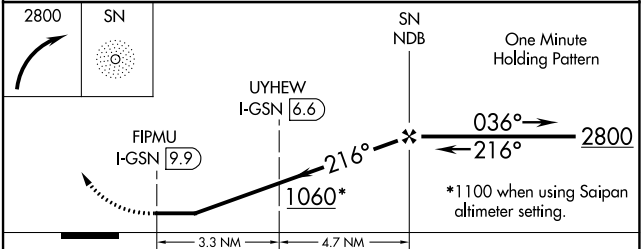

SN NDB 312	APP CRS 216°	Rwy Idg TDZE Apt Elev	N/A N/A 270
----------------------	------------------------	-----------------------------	--

FRANCISCO MANGLONA BORJA/TINIAN INTL (TNI)(PGWT) **NDB-A**

NA Obtain local altimeter setting on CTAF; when not received, use Saipan altimeter setting and increase all MDA 40 feet, and all Cats visibility ¼ SM. Increase UYHEW fix minimums Cats C and D visibility ¼ mile. # DME from I-GSN LOC/DME.

MISSED APPROACH: Climbing right turn to 2800 direct SN NDB and hold.

GUAM CERAP 118.4 290.5	SAIPAN RADIO 123.6 (CTAF) 0
----------------------------------	---------------------------------------

CATEGORY	A	B	C	D
C CIRCLING	1060-1	790 (800-1)	1060-2¼ 790 (800-2¼)	1060-2½ 790 (800-2½)
# UYHEW FIX MINIMUMS				
C CIRCLING	1000-1	730 (800-1)	1000-2 730 (800-2)	1060-2½ 790 (800-2½)