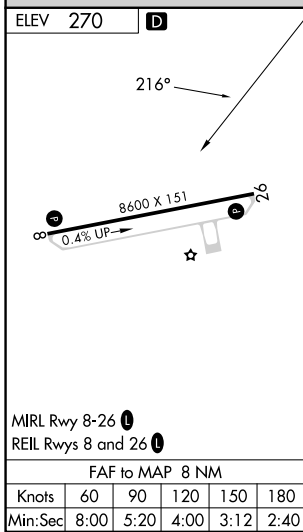

SN NDB 312	APP CRS 216°	Rwy Idg TDZE Apt Elev	N/A N/A 270
----------------------	------------------------	-----------------------------	--

FRANCISCO MANGLONA BORJA/TINIAN INTL (TNI)(PGWT) **NDB-A**

NA Obtain local altimeter setting on CTAF; when not received, use Saipan altimeter setting and increase all MDA 40 feet, and all Cats visibility ¼ SM. Increase UYHEW fix minimums Cats C and D visibility ¼ mile. # DME from I-GSN LOC/DME.

MISSED APPROACH: Climbing right turn to 2800 direct SN NDB and hold.

GUAM CERAP 118.4 290.5	SAIPAN RADIO 123.6 (CTAF) 0
----------------------------------	---------------------------------------

CATEGORY	A	B	C	D
C CIRCLING	1060-1	790 (800-1)	1060-2¼ 790 (800-2¼)	1060-2½ 790 (800-2½)
# UYHEW FIX MINIMUMS				
C CIRCLING	1000-1	730 (800-1)	1000-2 730 (800-2)	1060-2½ 790 (800-2½)