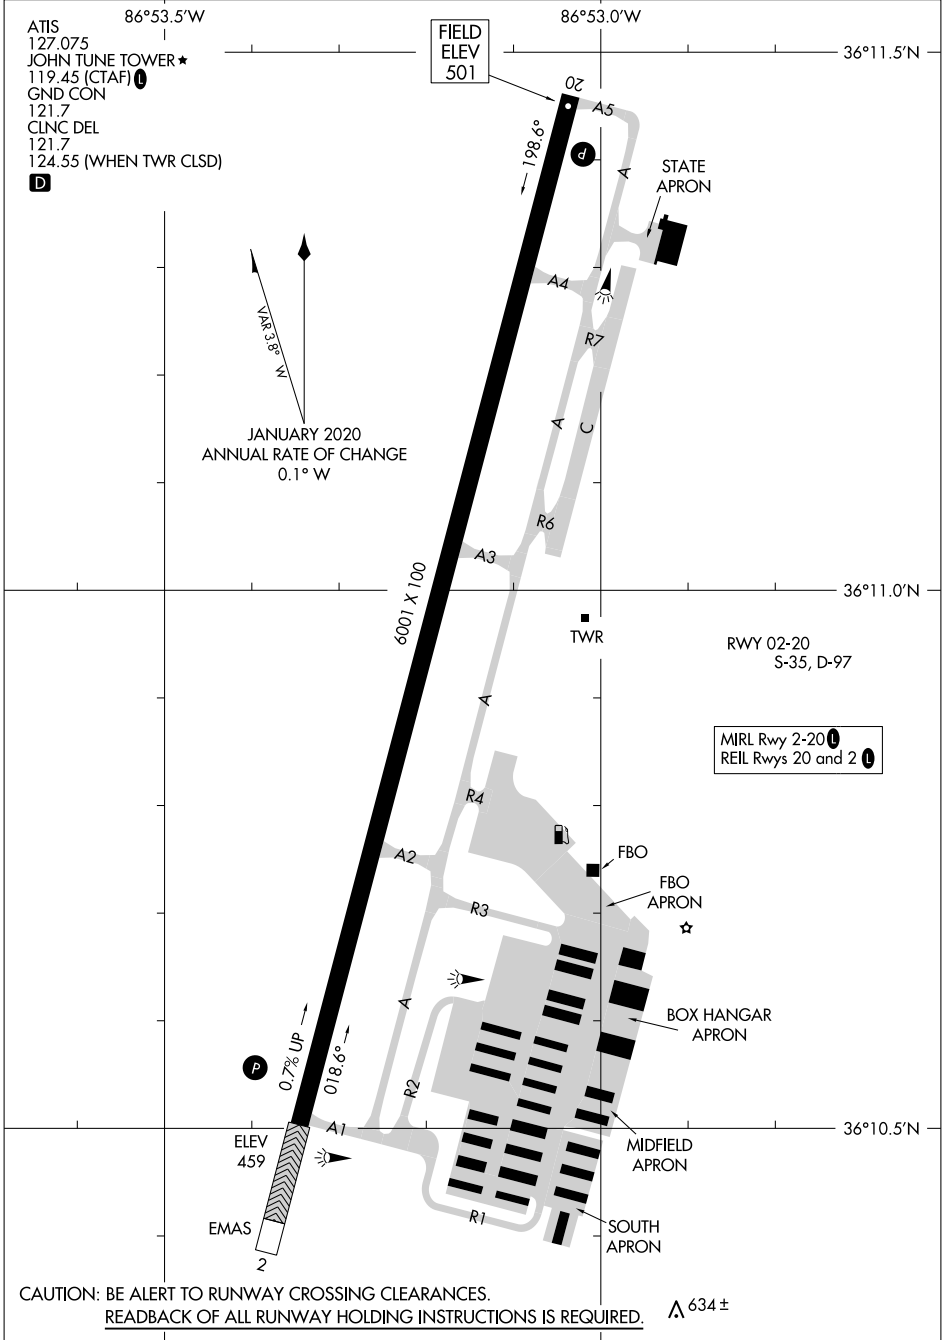

24305

AIRPORT DIAGRAM

AL-6878 (FAA)

JOHN C TUNE (JWN)
NASHVILLE, TENNESSEE

SE-1, 28 NOV 2024 to 26 DEC 2024

SE-1, 28 NOV 2024 to 26 DEC 2024

AIRPORT DIAGRAM

24305

NASHVILLE, TENNESSEE
JOHN C TUNE (JWN)