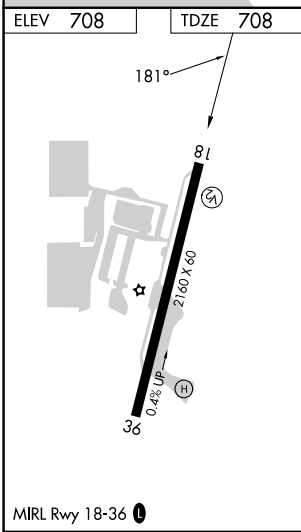

APP CRS	Rwy Idg	2160
181°	TDZE	708
	Apt Elev	708

GPS RWY 18

FALLBROOK COMMUNITY AIRPARK (L18)

⚠ Circling NA west of Rwy 18-36. When local altimeter setting not received, use Miramar MCAS (Joe Foss Fld) altimeter setting and increase all MDAs 120 feet.

⚠ MISSED APPROACH: Climbing left turn to 5000 direct ROBNN WP and hold.

AWOS-3P 118.425	SOCAL APP CON 127.3 323.0	CTAF 123.05 0
---------------------------	-------------------------------------	-------------------------

SW-3, 28 NOV 2024 to 26 DEC 2024

SW-3, 28 NOV 2024 to 26 DEC 2024

CATEGORY	A	B	C	D
S-18	1260-1	552 (600-1)		NA
CIRCLING	1260-1 552 (600-1)	1380-1 672 (700-1)		NA

GPS RWY 18