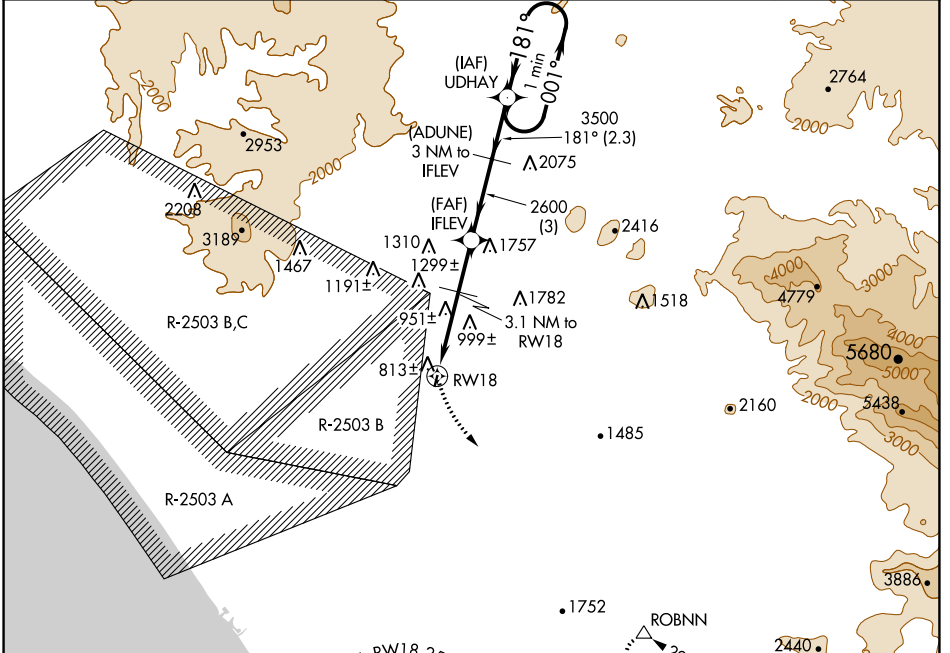

APP CRS	Rwy Idg	2160
181°	TDZE	708
	Apt Elev	708

GPS RWY 18

FALLBROOK COMMUNITY AIRPARK (L18)

⚠ Circling NA west of Rwy 18-36. When local altimeter setting not received, use Miramar MCAS (Joe Foss Fld) altimeter setting and increase all MDAs 120 feet.

⚠ MISSED APPROACH: Climbing left turn to 5000 direct ROBNN WP and hold.

AWOS-3P 118.425	SOCAL APP CON 127.3 323.0	CTAF 123.05 0
---------------------------	-------------------------------------	-------------------------

SW-3, 28 NOV 2024 to 26 DEC 2024

SW-3, 28 NOV 2024 to 26 DEC 2024

CATEGORY	A	B	C	D
S-18	1260-1	552 (600-1)		NA
CIRCLING	1260-1 552 (600-1)	1380-1 672 (700-1)		NA

GPS RWY 18