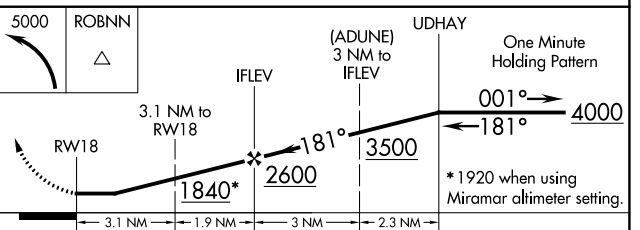

APP CRS	Rwy Idg	2160
181°	TDZE	708
	Apt Elev	708

GPS RWY 18

FALLBROOK COMMUNITY AIRPARK (L18)

⚠ Circling NA west of Rwy 18-36. When local altimeter setting not received, use Miramar MCAS (Joe Foss Fld) altimeter setting and increase all MDAs 120 feet.

⚠ MISSED APPROACH: Climbing left turn to 5000 direct ROBNN WP and hold.

AWOS-3P 118.425	SOCAL APP CON 127.3 323.0	CTAF 123.05 0
---------------------------	-------------------------------------	-------------------------

SW-3, 28 NOV 2024 to 26 DEC 2024

SW-3, 28 NOV 2024 to 26 DEC 2024

CATEGORY	A	B	C	D
S-18	1260-1	552 (600-1)		NA
CIRCLING	1260-1 552 (600-1)	1380-1 672 (700-1)		NA

GPS RWY 18