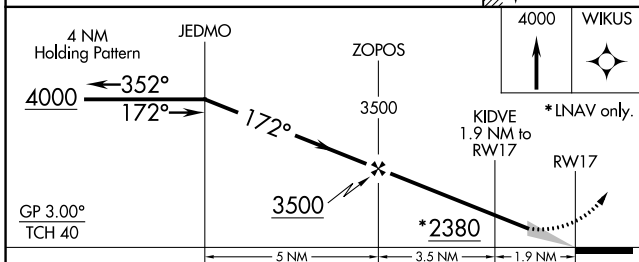

WAAS CH 53730 W17A	APP CRS 172°	Rwy Idg TDZE 1738 Apt Elev 1739
--	------------------------	---

RNAV (GPS) RWY 17

BRUCE FLD (E30)

Baro-VNAV NA.
DME/DME RNP-0.3 NA.
NA
 Use San Angelo altimeter setting, when not received use Brady altimeter setting and increase all DA 15 feet and all MDA 20 feet, and increase LPV and LNAV/VNAV all Cats visibility 1/8 mile.

MISSED APPROACH:
 Climb to 4000 direct WIKUS and hold.

SAN ANGELO APP CON ★
125.35 354.1

CTAF
122.9 0

CATEGORY	A	B	C	D
LPV DA	2089-1 1/8	351 (400-1 1/8)		NA
LNAV/VNAV DA	2089-1 1/8	351 (400-1 1/8)		NA
LNAV MDA	2160-1	422 (500-1)		NA
CIRCLING	2220-1	481 (500-1)		NA