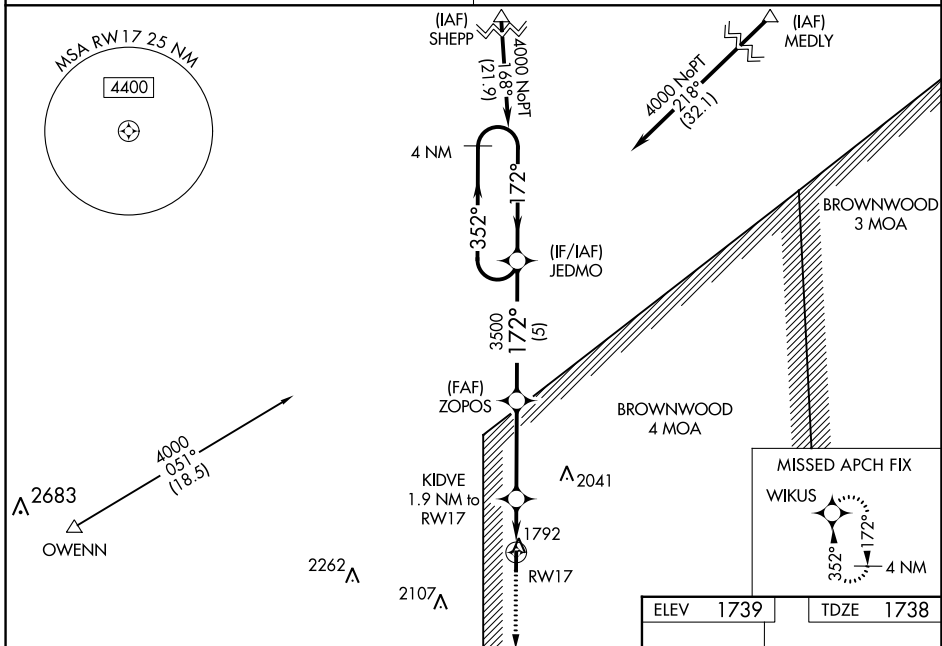

WAAS CH 53730 W17A	APP CRS 172°	Rwy Idg TDZE 1738 Apt Elev 1739
--	------------------------	---

RNAV (GPS) RWY 17

BRUCE FLD (E30)

Baro-VNAV NA.
DME/DME RNP-0.3 NA.
NA
 Use San Angelo altimeter setting, when not received use Brady altimeter setting and increase all DA 15 feet and all MDA 20 feet, and increase LPV and LNAV/VNAV all Cats visibility 1/8 mile.

MISSED APPROACH:
 Climb to 4000 direct WIKUS and hold.

SAN ANGELO APP CON ★
125.35 354.1

CTAF
122.9 0

CATEGORY	A	B	C	D
LPV DA	2089-1 1/8	351 (400-1 1/8)		NA
LNAV/VNAV DA	2089-1 1/8	351 (400-1 1/8)		NA
LNAV MDA	2160-1	422 (500-1)		NA
CIRCLING	2220-1	481 (500-1)		NA

SC-3, 28 NOV 2024 to 26 DEC 2024

SC-3, 28 NOV 2024 to 26 DEC 2024