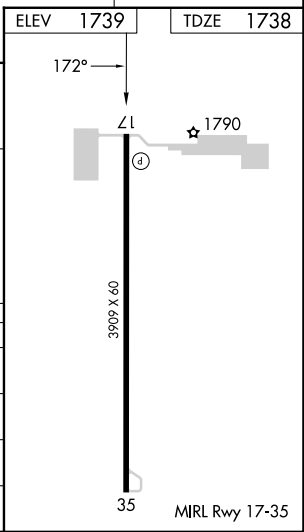

WAAS CH 53730 W17A	APP CRS 172°	Rwy Idg TDZE 1738 Apt Elev 1739
--	------------------------	---

RNAV (GPS) RWY 17

BRUCE FLD (E30)

Baro-VNAV NA.
DME/DME RNP-0.3 NA.
NA
 Use San Angelo altimeter setting, when not received use Brady altimeter setting and increase all DA 15 feet and all MDA 20 feet, and increase LPV and LNAV/VNAV all Cats visibility 1/8 mile.

MISSED APPROACH:
 Climb to 4000 direct WIKUS and hold.

SAN ANGELO APP CON ★
125.35 354.1

CTAF
122.9 0

CATEGORY	A	B	C	D
LPV DA	2089-1 1/8	351 (400-1 1/8)		NA
LNAV/VNAV DA	2089-1 1/8	351 (400-1 1/8)		NA
LNAV MDA	2160-1	422 (500-1)		NA
CIRCLING	2220-1	481 (500-1)		NA