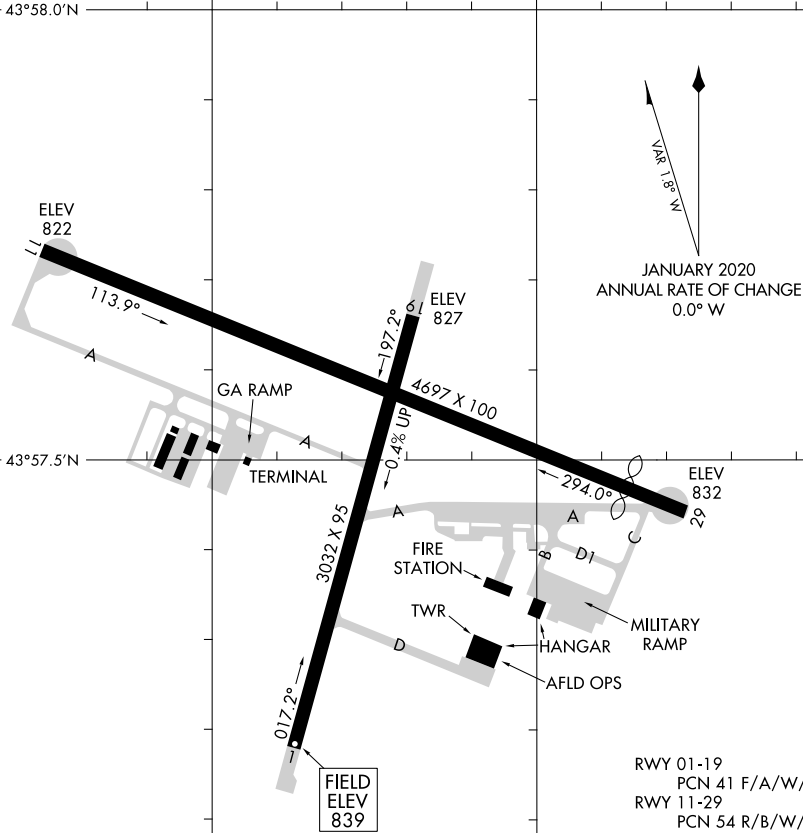

# AIRPORT DIAGRAM

AL-6902 (FAA)

SPARTA/FORT MC COY (CMY)  
SPARTA, WISCONSIN

ASOS  
119.775  
SPARTA/MC COY TOWER ★  
124.6 254.375  
GND CON  
123.625

EC-3, 28 NOV 2024 to 26 DEC 2024

EC-3, 28 NOV 2024 to 26 DEC 2024

CAUTION: BE ALERT TO RUNWAY CROSSING CLEARANCES.  
READBACK OF ALL RUNWAY HOLDING INSTRUCTIONS IS REQUIRED.

90°44.5'W

90°44.0'W

90°43.5'W