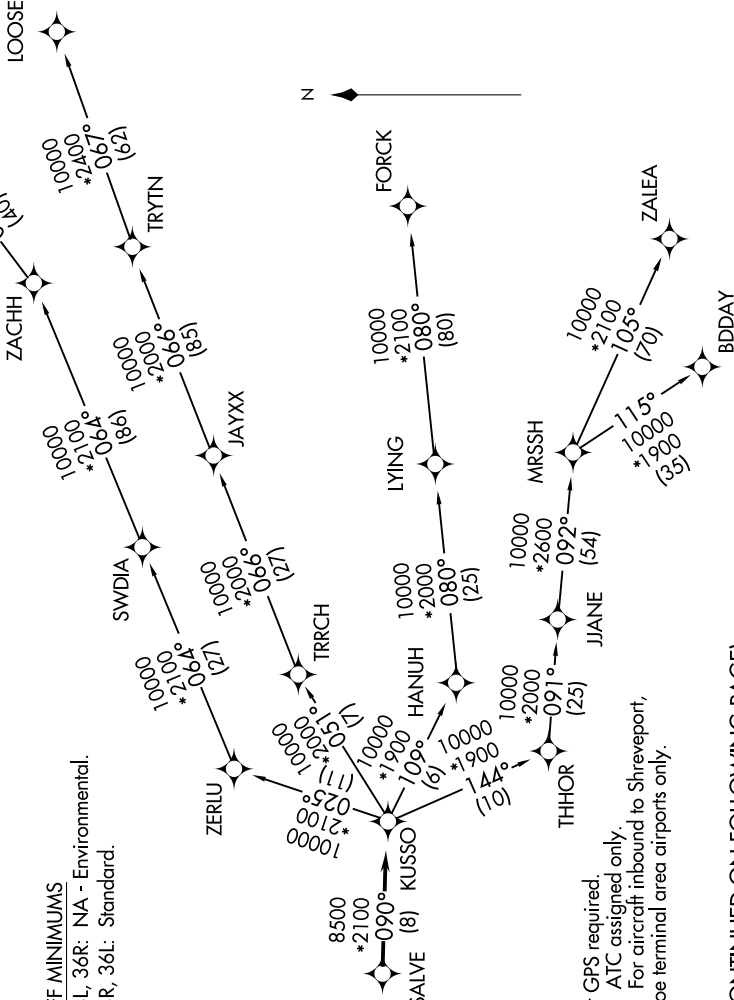

KUSSO ONE DEPARTURE (RNAV)

FORT WORTH, TEXAS

SC-2, 28 NOV 2024 to 26 DEC 2024

**TOP ALTITUDE:
ASSIGNED BY ATC**

LONE STAR DEP CON
135.975 379.9
ATIS
120.025
GND CON
119.475
SPINKS TOWER ★
124.625 (CTAF)

TAKEOFF MINIMUMS

Rwys 18L, 36R: NA - Environmental.
Rwys 18R, 36L: Standard.

NOTE: RADAR required.
NOTE: RNAV 1.
NOTE: DME/DME/IRU or GPS required.
NOTE: BDDAY Transition: ATC assigned only.
NOTE: MRSSH Transition: For aircraft inbound to Shreveport, Jackson and Monroe terminal area airports only.

(CONTINUED ON FOLLOWING PAGE)

NOTE: Chart not to scale.

SC-2, 28 NOV 2024 to 26 DEC 2024

KUSSO ONE DEPARTURE (RNAV)

(KUSSO1.KUSSO) 24MAR22

FORT WORTH, TEXAS
FORT WORTH SPINKS (F'WS)