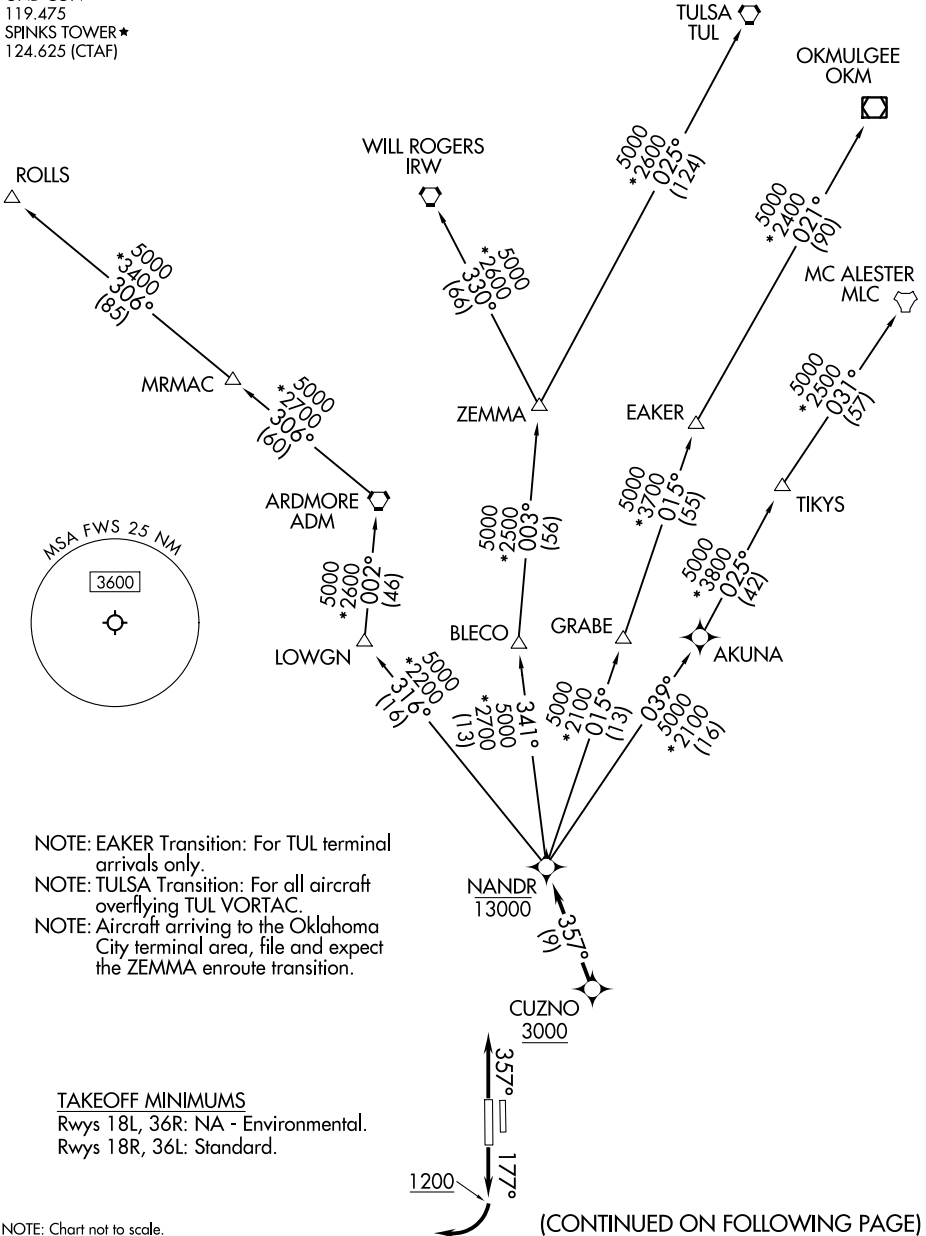

NANDR TWO DEPARTURE (RNAV)

LONE STAR DEP CON
135.975 379.9
ATIS
120.025
GND CON
119.475
SPINKS TOWER★
124.625 (CTAF)

RNAV 1 - DME/DME/IRU or GPS.
RADAR required.

**TOP ALTITUDE:
ASSIGNED BY ATC**

SC-2, 28 NOV 2024 to 26 DEC 2024

SC-2, 28 NOV 2024 to 26 DEC 2024

NANDR TWO DEPARTURE (RNAV)