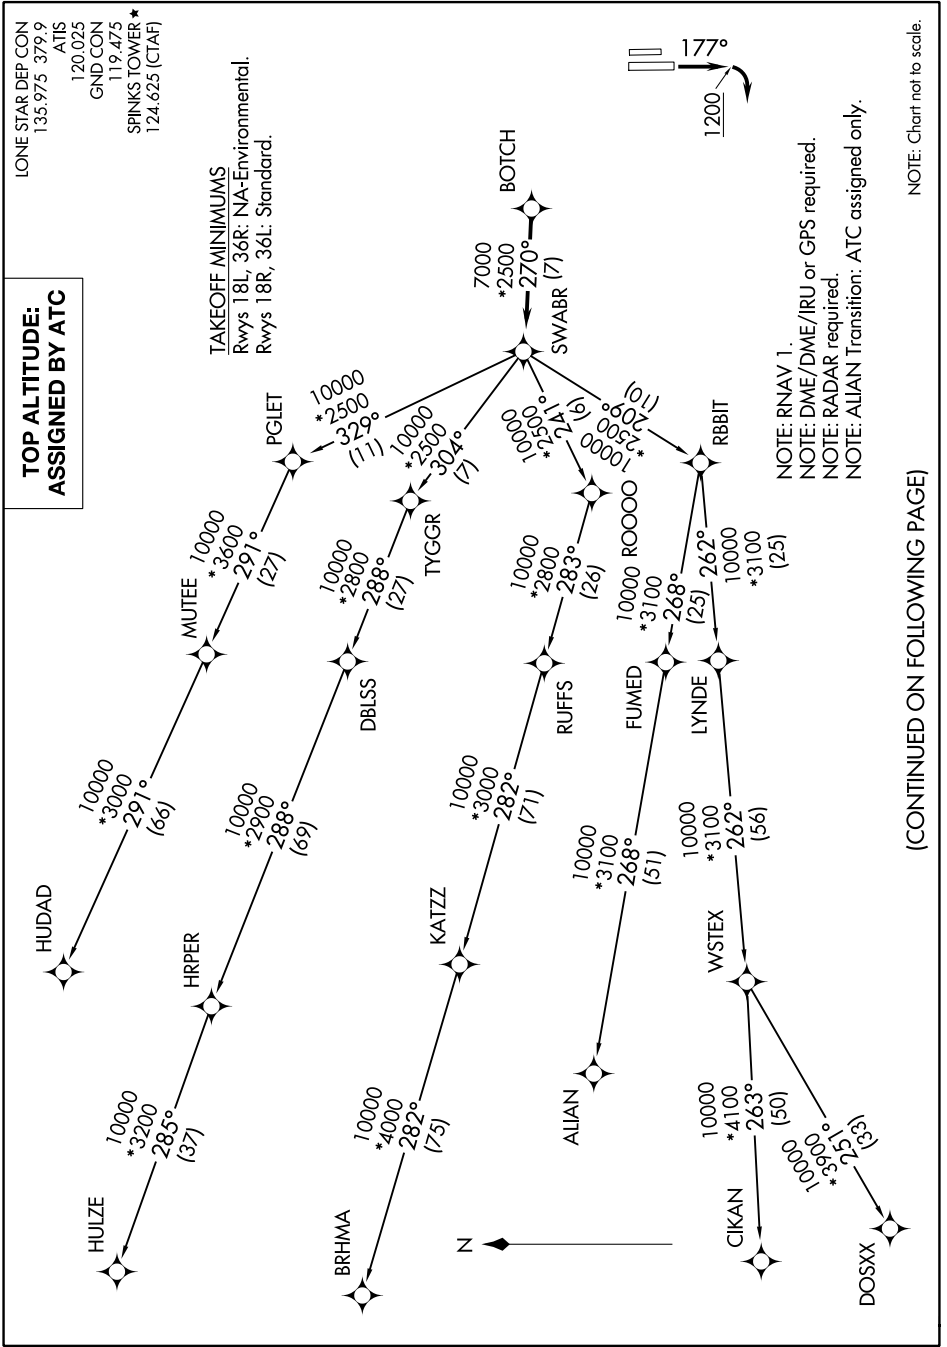

SWABR ONE DEPARTURE (RNAV)

SC-2, 28 NOV 2024 to 26 DEC 2024

NOTE: Chart not to scale.

(CONTINUED ON FOLLOWING PAGE)

SC-2, 28 NOV 2024 to 26 DEC 2024

SWABR ONE DEPARTURE (RNAV)