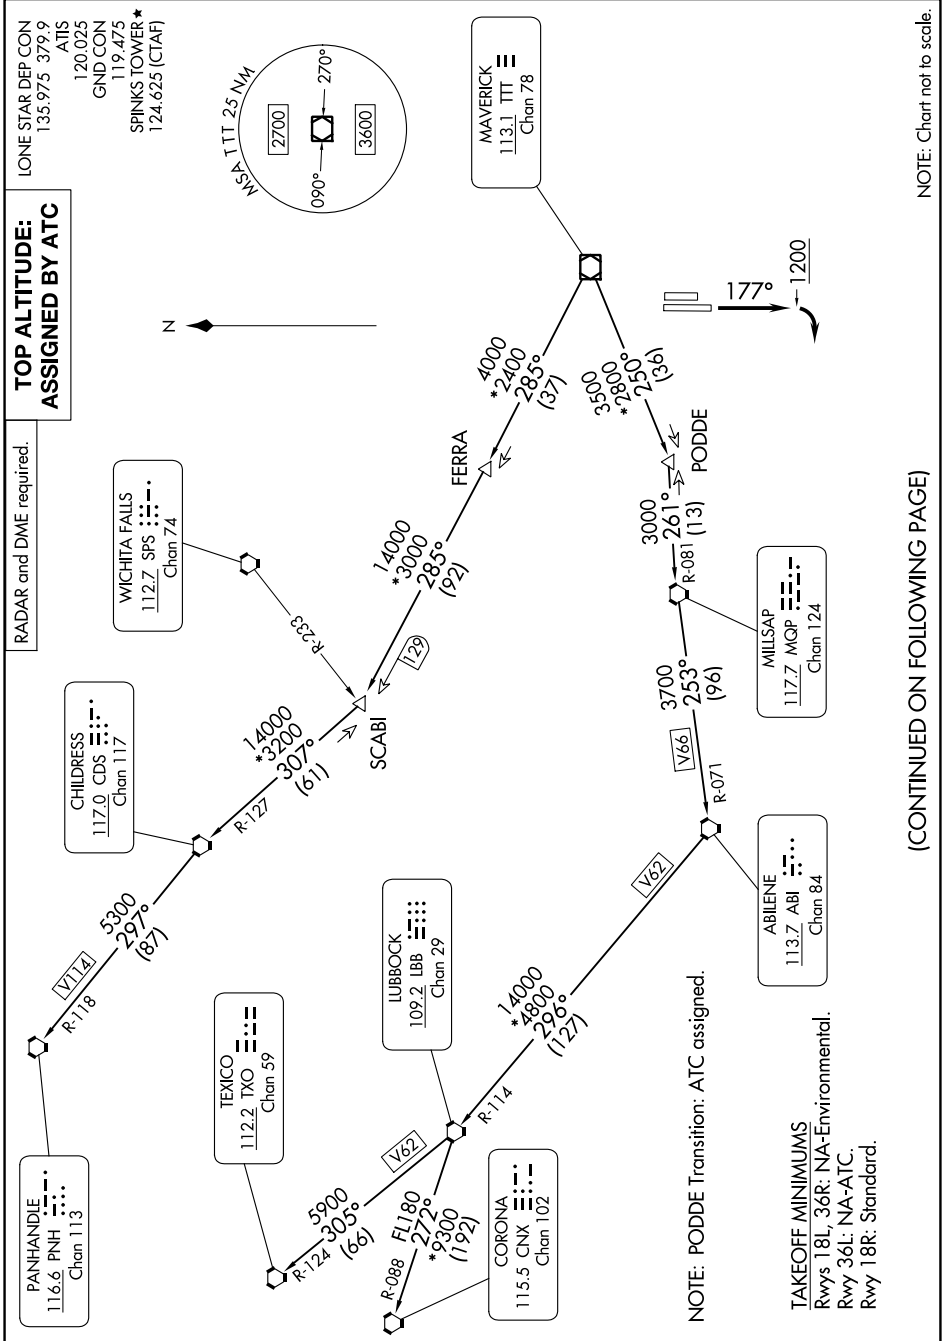

WORTH ONE DEPARTURE

SC-2, 28 NOV 2024 to 26 DEC 2024

(CONTINUED ON FOLLOWING PAGE)

SC-2, 28 NOV 2024 to 26 DEC 2024

WORTH ONE DEPARTURE