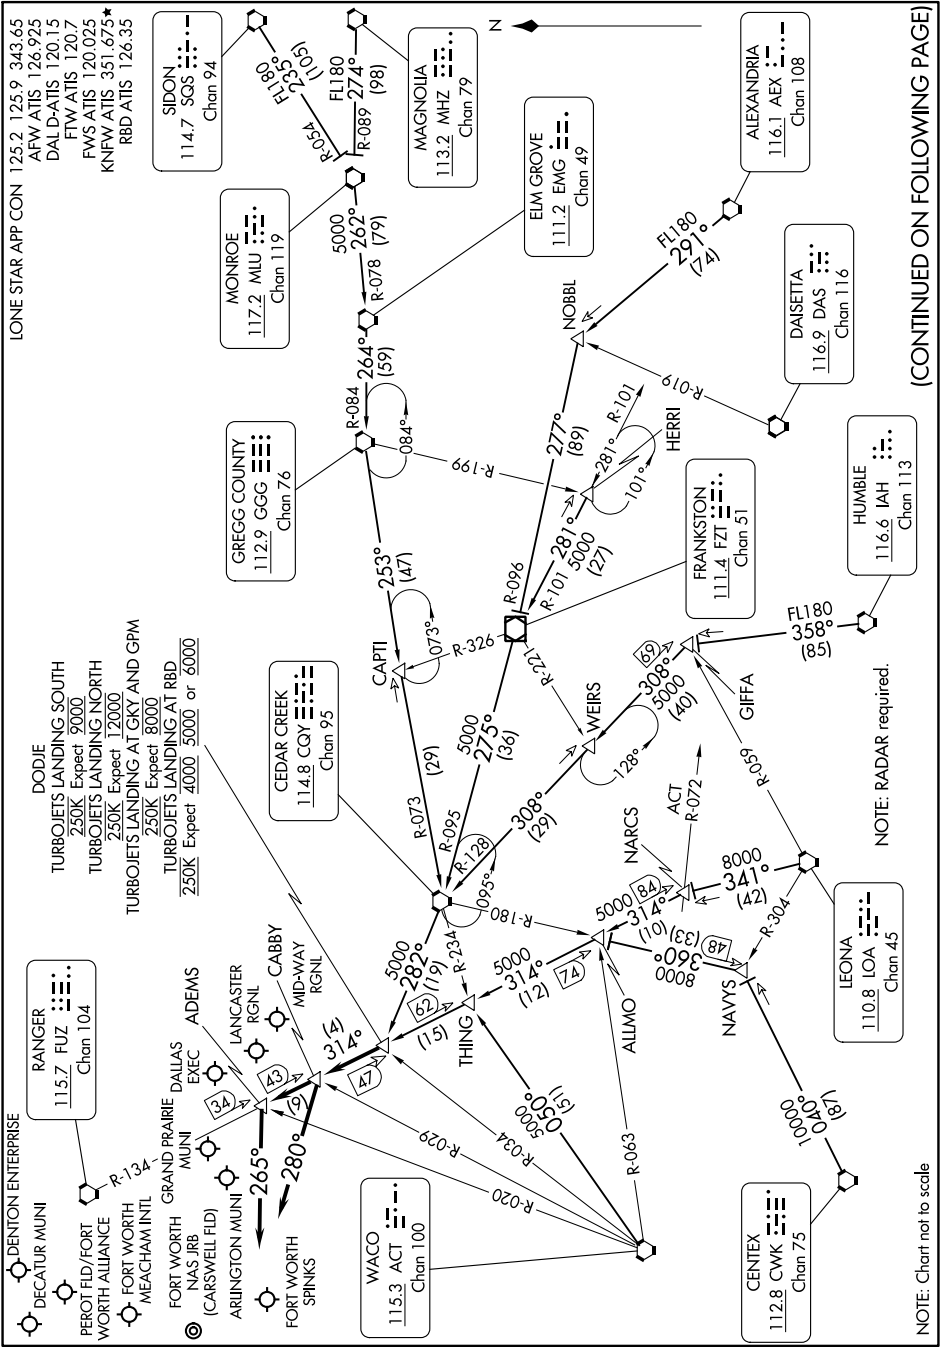

DODJE SIX ARRIVAL

DALLAS-FORT WORTH, TEXAS

SC-2, 28 NOV 2024 to 26 DEC 2024

(CONTINUED ON FOLLOWING PAGE)

NOTE: RADAR required.

NOTE: Chart not to scale

SC-2, 28 NOV 2024 to 26 DEC 2024

DODJE SIX ARRIVAL

(DODJE.DODJE6) 21MAY20

DALLAS-FORT WORTH, TEXAS