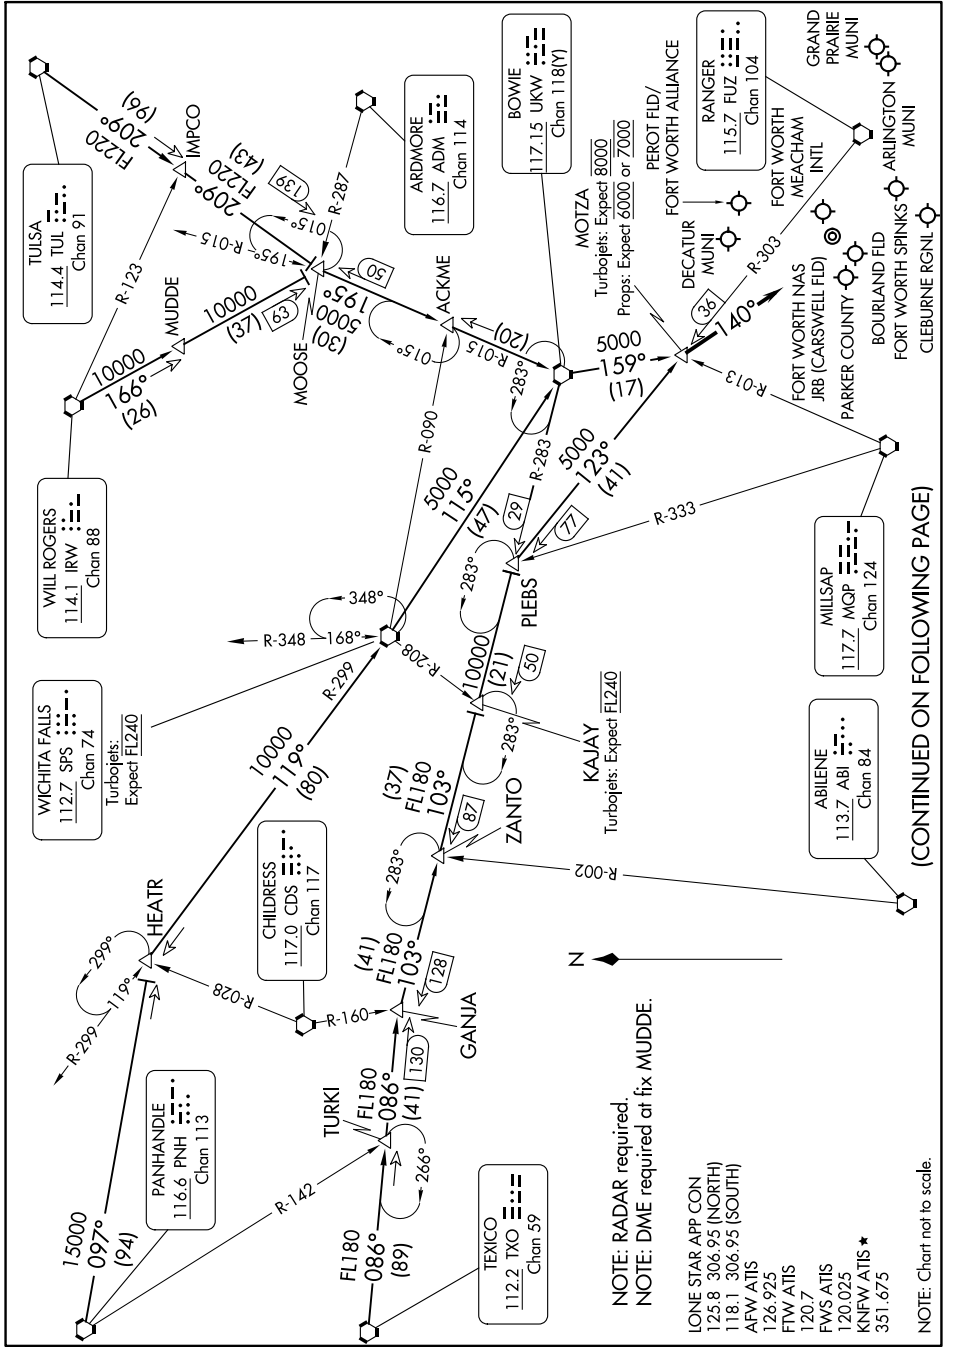

MOTZA ONE ARRIVAL

FORT WORTH, TEXAS

SC-2, 28 NOV 2024 to 26 DEC 2024

SC-2, 28 NOV 2024 to 26 DEC 2024

(CONTINUED ON FOLLOWING PAGE)

MOTZA ONE ARRIVAL

(MOTZA.MOTZA1) 17JUN21

FORT WORTH, TEXAS