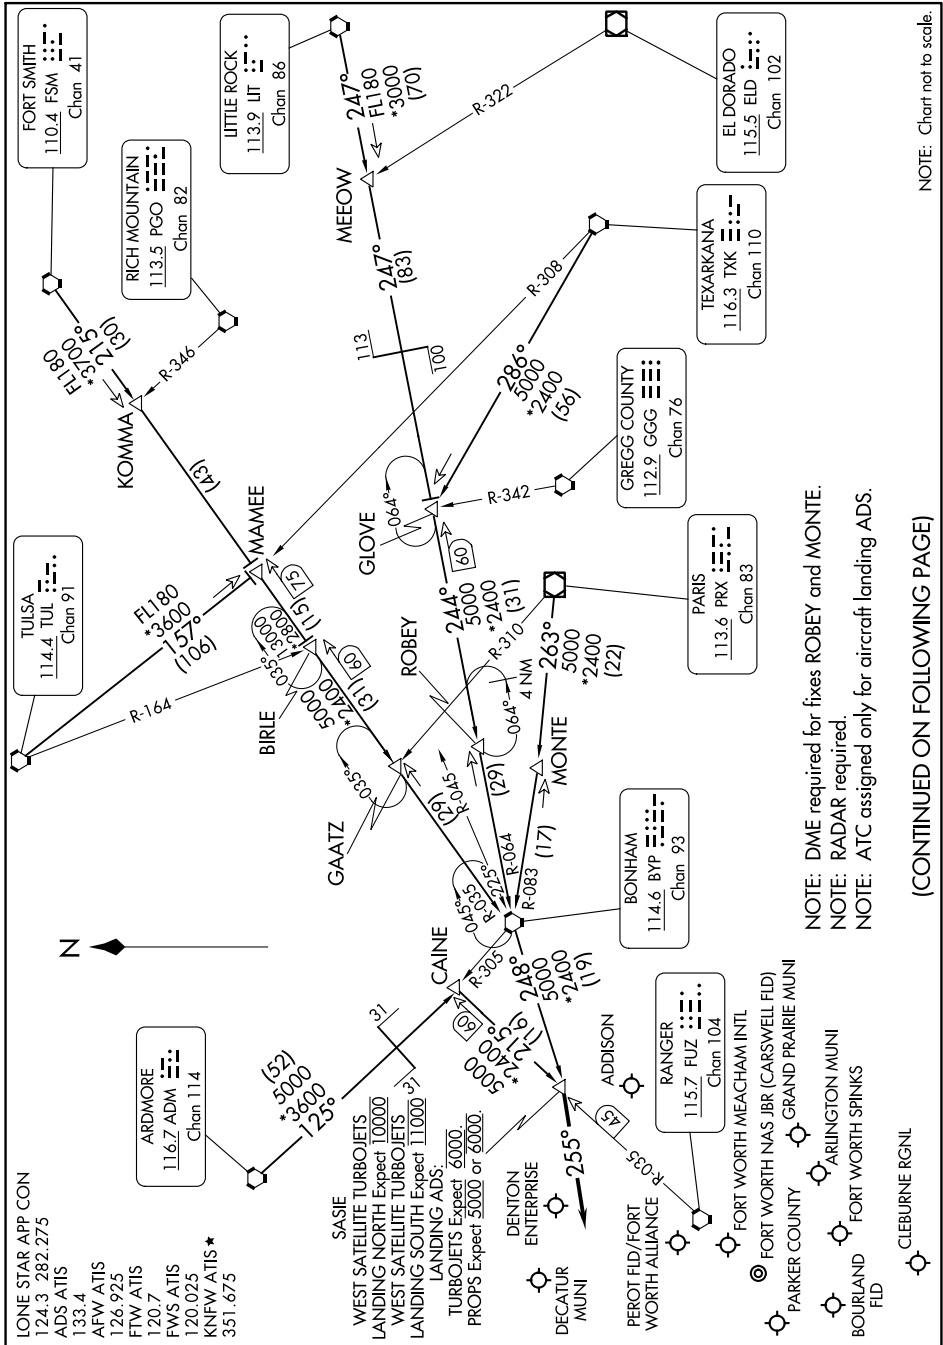

SASIE SEVEN ARRIVAL

AL-6918 (FAA)

DALLAS-FORT WORTH, TEXAS

SC-2, 28 NOV 2024 to 26 DEC 2024

NOTE: Chart not to scale.

NOTE: DME required for fixes ROBEY and MONTE.
 NOTE: RADAR required.
 NOTE: ATC assigned only for aircraft landing ADS.

(CONTINUED ON FOLLOWING PAGE)

SC-2, 28 NOV 2024 to 26 DEC 2024

SASIE SEVEN ARRIVAL

DALLAS-FORT WORTH, TEXAS