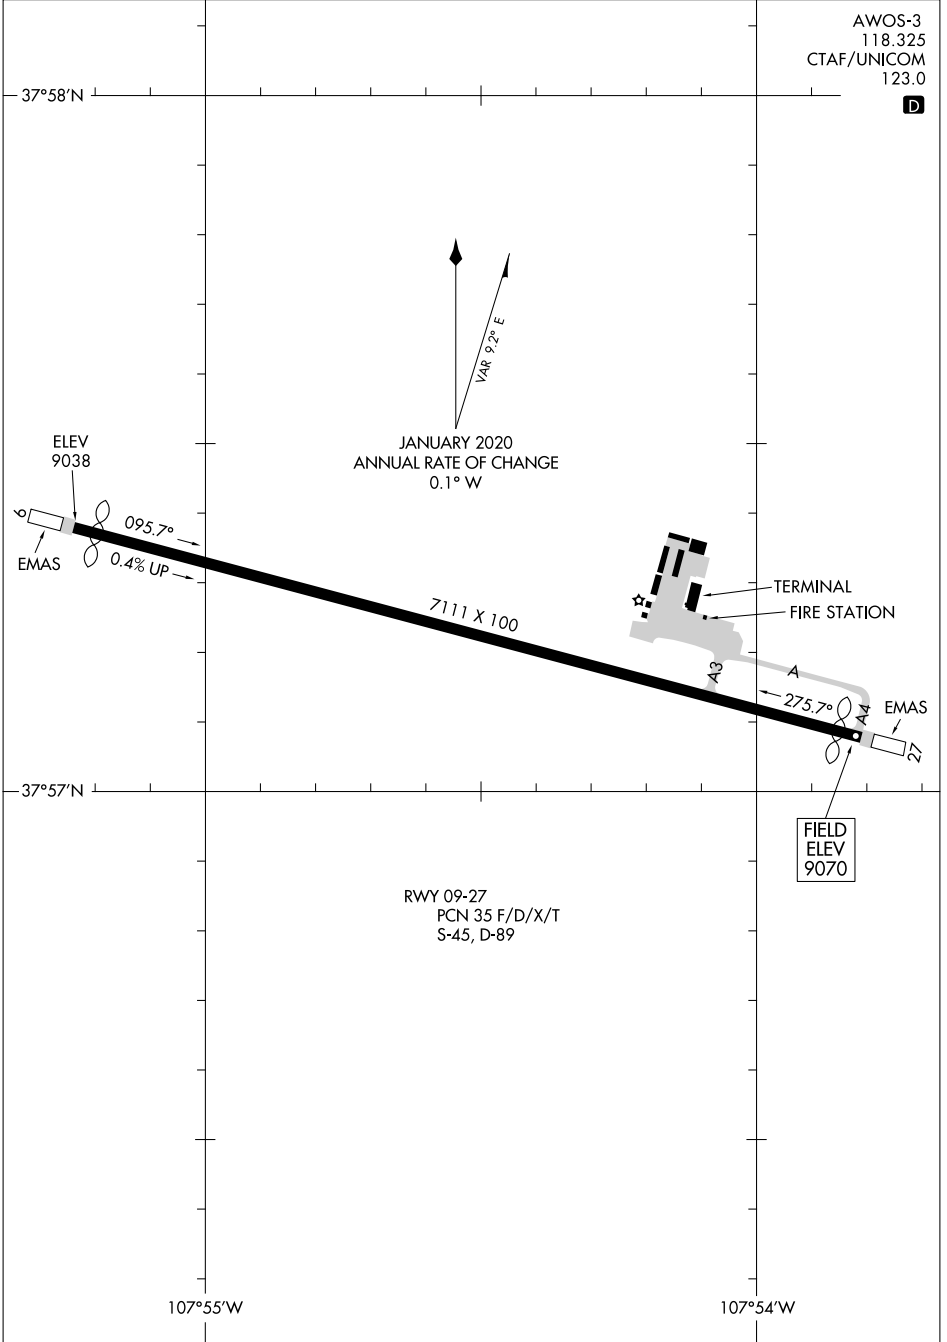

20086

# AIRPORT DIAGRAM

AL-6920 (FAA)

TELLURIDE RGNL (TEX)  
TELLURIDE, COLORADO

AWOS-3  
118.325  
CTAF/UNICOM  
123.0

D

SW-1, 28 NOV 2024 to 26 DEC 2024

SW-1, 28 NOV 2024 to 26 DEC 2024

# AIRPORT DIAGRAM

20086

TELLURIDE, COLORADO  
TELLURIDE RGNL (TEX)