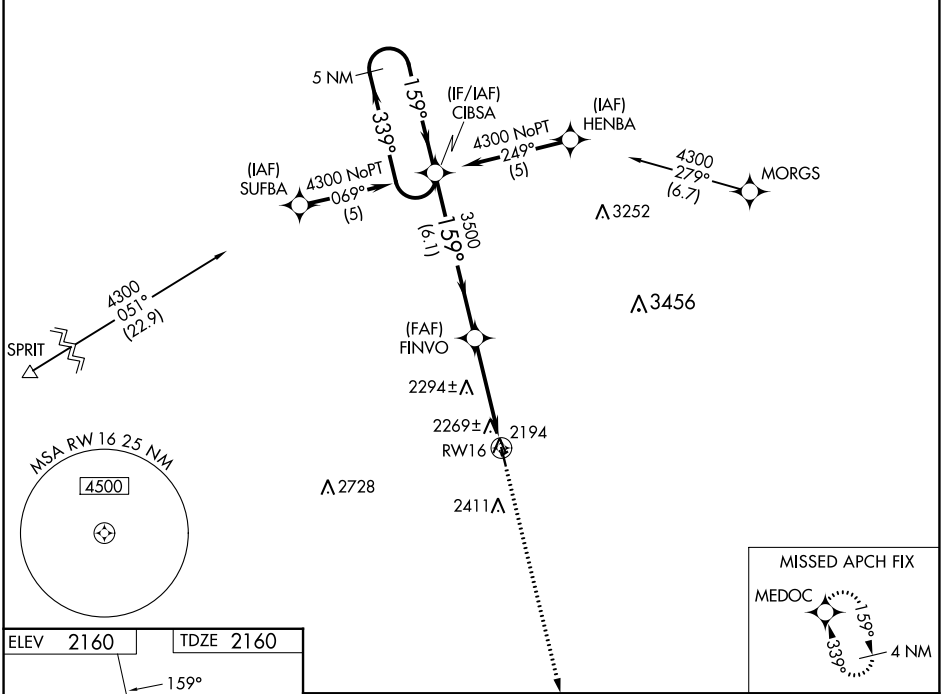

WAAS CH 53714 W16A	APP CRS 159°	Rwy Idg TDZE Apt Elev	3900 2160 2160
--	------------------------	-----------------------------	---

RNAV (GPS) RWY 16

PIONEER VILLAGE FLD (ØV3)

NA Baro-VNAV NA. DME/DME RNP-0.3 NA. Use Kearney altimeter setting; when not received, use Holdrege altimeter setting and increase all DA 29 feet and all MDA 40 feet, increase LPV all Cats visibility ¼ mile. Circling NA to Rwy 5/23.

MISSED APPROACH: Climb to 3700 direct MEDOC and hold.

EAR AWOS-3PT 123.875	MINNEAPOLIS CENTER 119.4 278.8	UNICOM 122.7 (CTAF) Ø
--------------------------------	--	---------------------------------

NC-2, 28 NOV 2024 to 26 DEC 2024

NC-2, 28 NOV 2024 to 26 DEC 2024

ELEV 2160	TDZE 2160
-----------	-----------

CATEGORY	A	B	C	D
LPV DA	2445-1	285 (300-1)		NA
LNAV/VNAV DA	2574-1½	414 (500-1½)		NA
LNAV MDA	2580-1	420 (500-1)		NA
C CIRCLING	2680-1 520 (600-1)	2780-1 620 (700-1)		NA