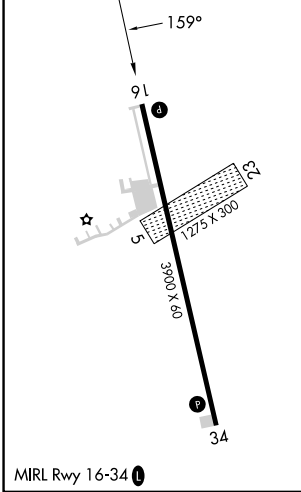

CATEGORY	A	B	C	D
LPV DA	2445-1	285 (300-1)		NA
LNAV/VNAV DA	2574-1½	414 (500-1½)		NA
LNAV MDA	2580-1	420 (500-1)		NA
C CIRCLING	2680-1 520 (600-1)	2780-1 620 (700-1)		NA