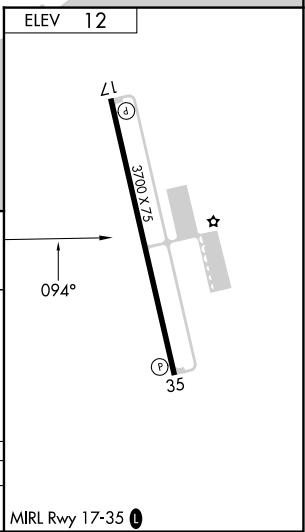

CATEGORY	A	B	C	D
CIRCLING	540-1	528 (600-1)	640-1³/₄ 628 (700-1³/₄)	NA