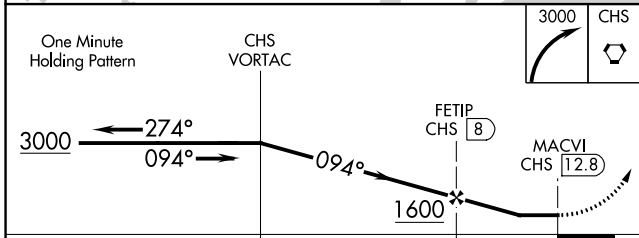

CATEGORY	A	B	C	D
CIRCLING	540-1	528 (600-1)	640-1³/₄ 628 (700-1³/₄)	NA