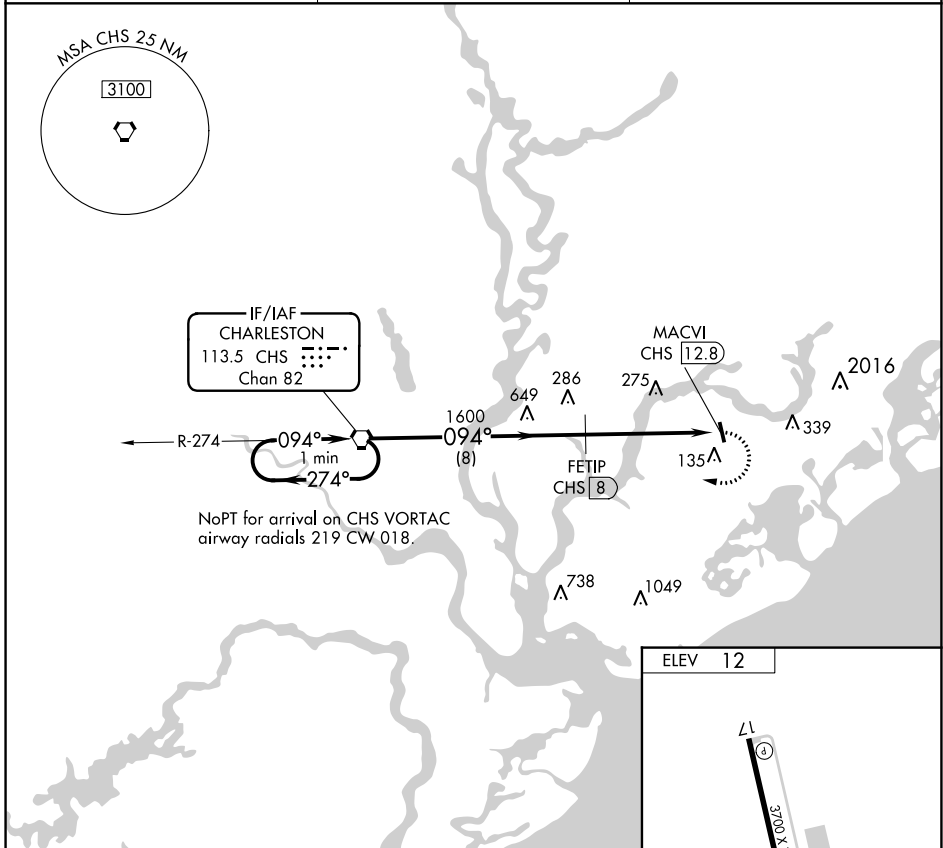

VORTAC CHS 113.5 Chan 82	APP CRS 094°	Rwy Idg TDZE Apt Elev	N/A N/A 12
--	------------------------	-----------------------------	-------------------------

VOR/DME-A
MT PLEASANT RGNL-FAISON FLD (L.R.O)

⚠ When local altimeter setting not received, use Charleston AFB/Intl altimeter setting and increase all MDA 40 feet.

⚠ MISSED APPROACH: Climbing right turn to 3000 direct CHS VORTAC and hold.

AWOS-3 118.625	CHARLESTON APP CON 121.275 379.925	UNICOM 122.7 (CTAF) 0
--------------------------	--	---------------------------------

SE-2, 28 NOV 2024 to 26 DEC 2024

SE-2, 28 NOV 2024 to 26 DEC 2024

CATEGORY	A	B	C	D
CIRCLING	540-1	528 (600-1)	640-1 ³ / ₄ 628 (700-1 ³ / ₄)	NA